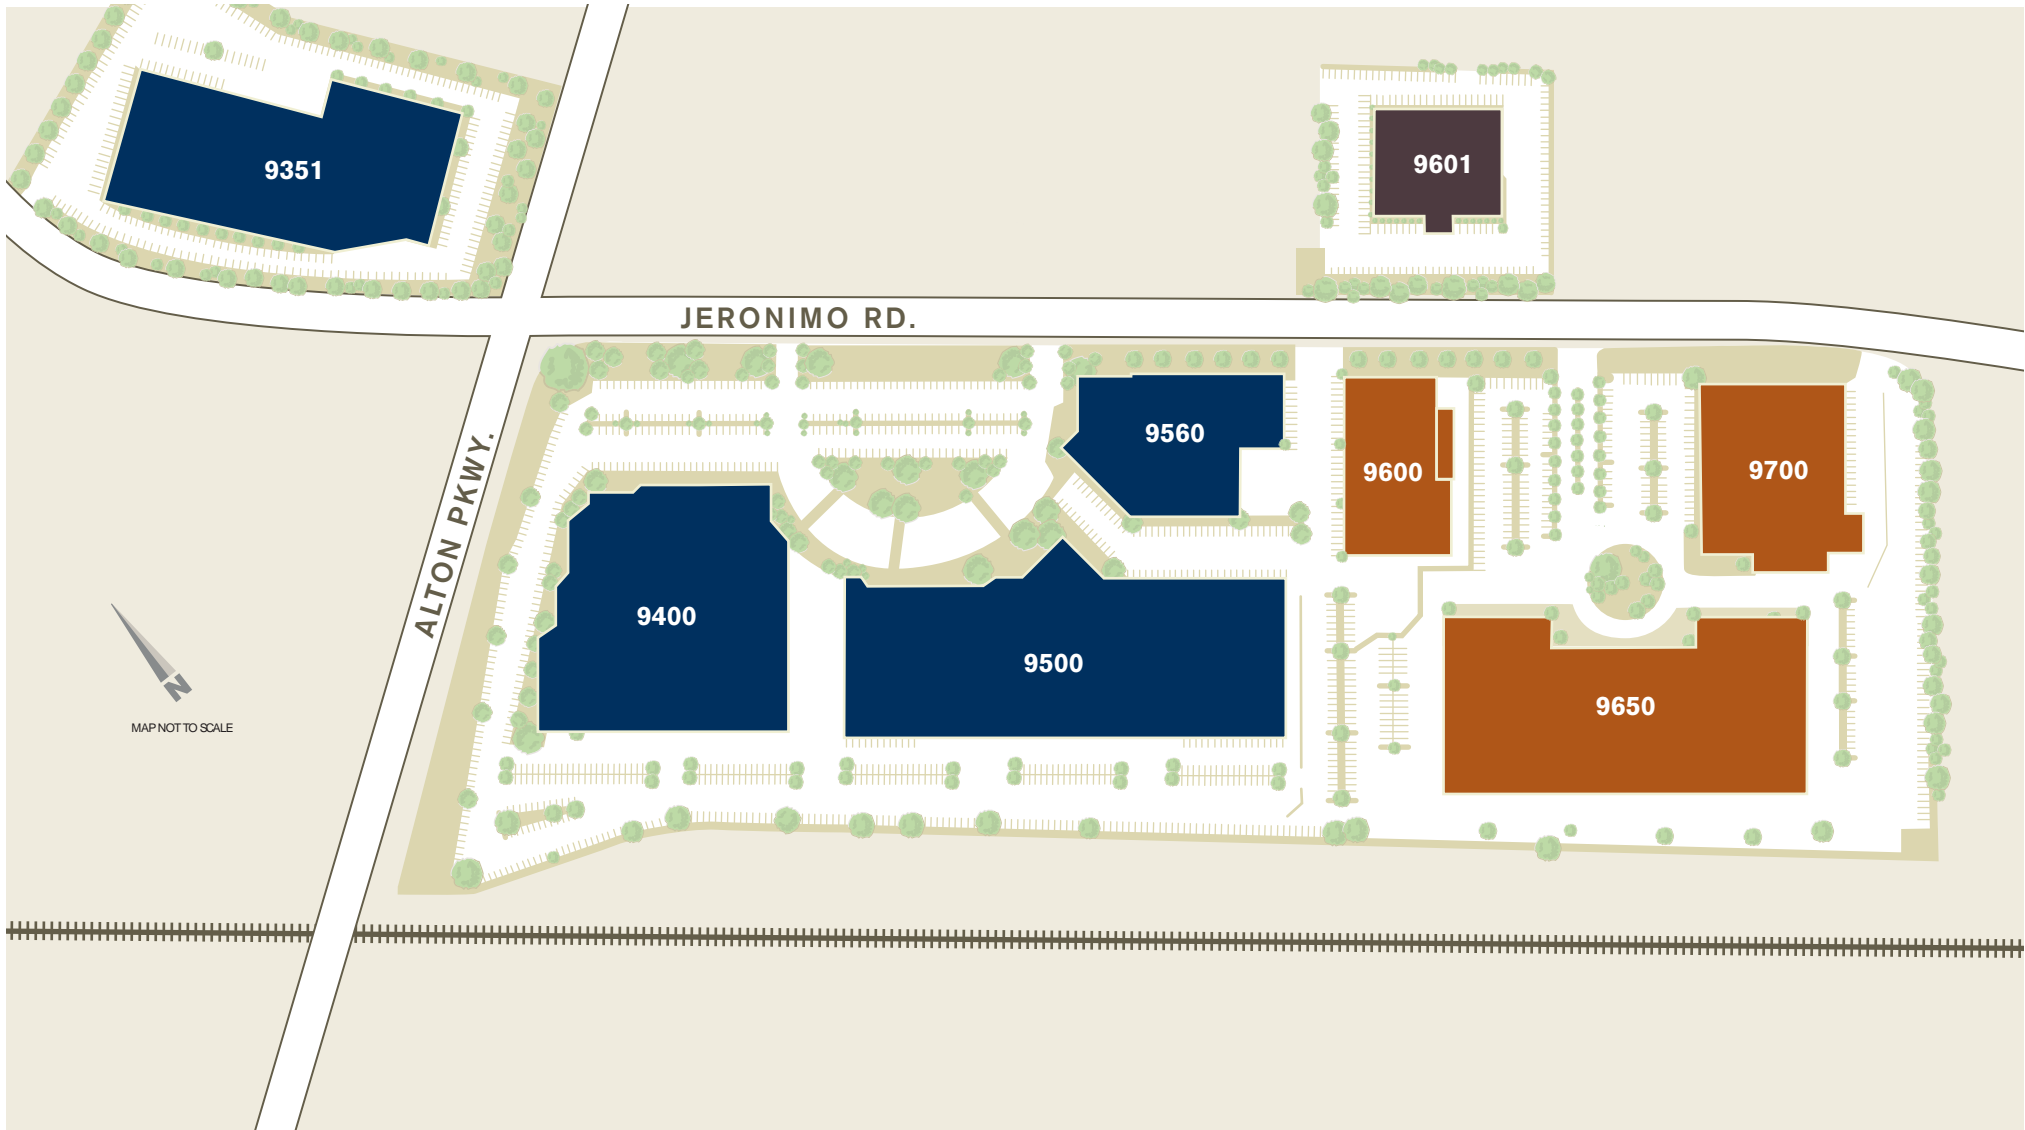

# JERONIMO BUSINESS PARKS

IRVINE

-  Alton/Jeronimo Business Park
-  Jeronimo 5&6
-  9601 Jeronimo

 **IRVINE COMPANY** | **OFFICE PROPERTIES**  
Since 1864

111 INNOVATION DRIVE, IRVINE, CA 92617  
PHONE 949.720.2550 | FAX 949.721.1125  
IRVINEOFFICE.COM | LIC. 0152189  
©2010 The Irvine Company, LLC.