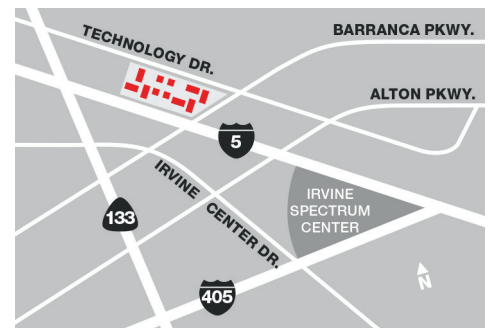

Corporate Business Center

125-175 Technology Drive • Irvine, CA 92618

Orange County
Irvine Spectrum®

This impressive business park integrates campus-style office buildings with warehouse space and offers sought-after frontage along the 5 Freeway. A convenient location in the heart of Irvine Spectrum® enhances talent recruitment and retention.

Workplace Features

- 500,000 SF of office/mid-tech buildings
- Minutes from Irvine Spectrum Center®
- Easy access to the 5, 405 and 133 Freeways and the 241 Toll Road
- WiFi-connected outdoor workspace and onsite EV charging stations
- Direct access to Metrolink and Amtrak via iShuttle
- Close to Irvine Station Transportation Hub
- Attentive customer service with industry-leading response times
- Full-service Marriott and Courtyard Marriott Hotel nearby
- Adjacent to Alton Marketplace