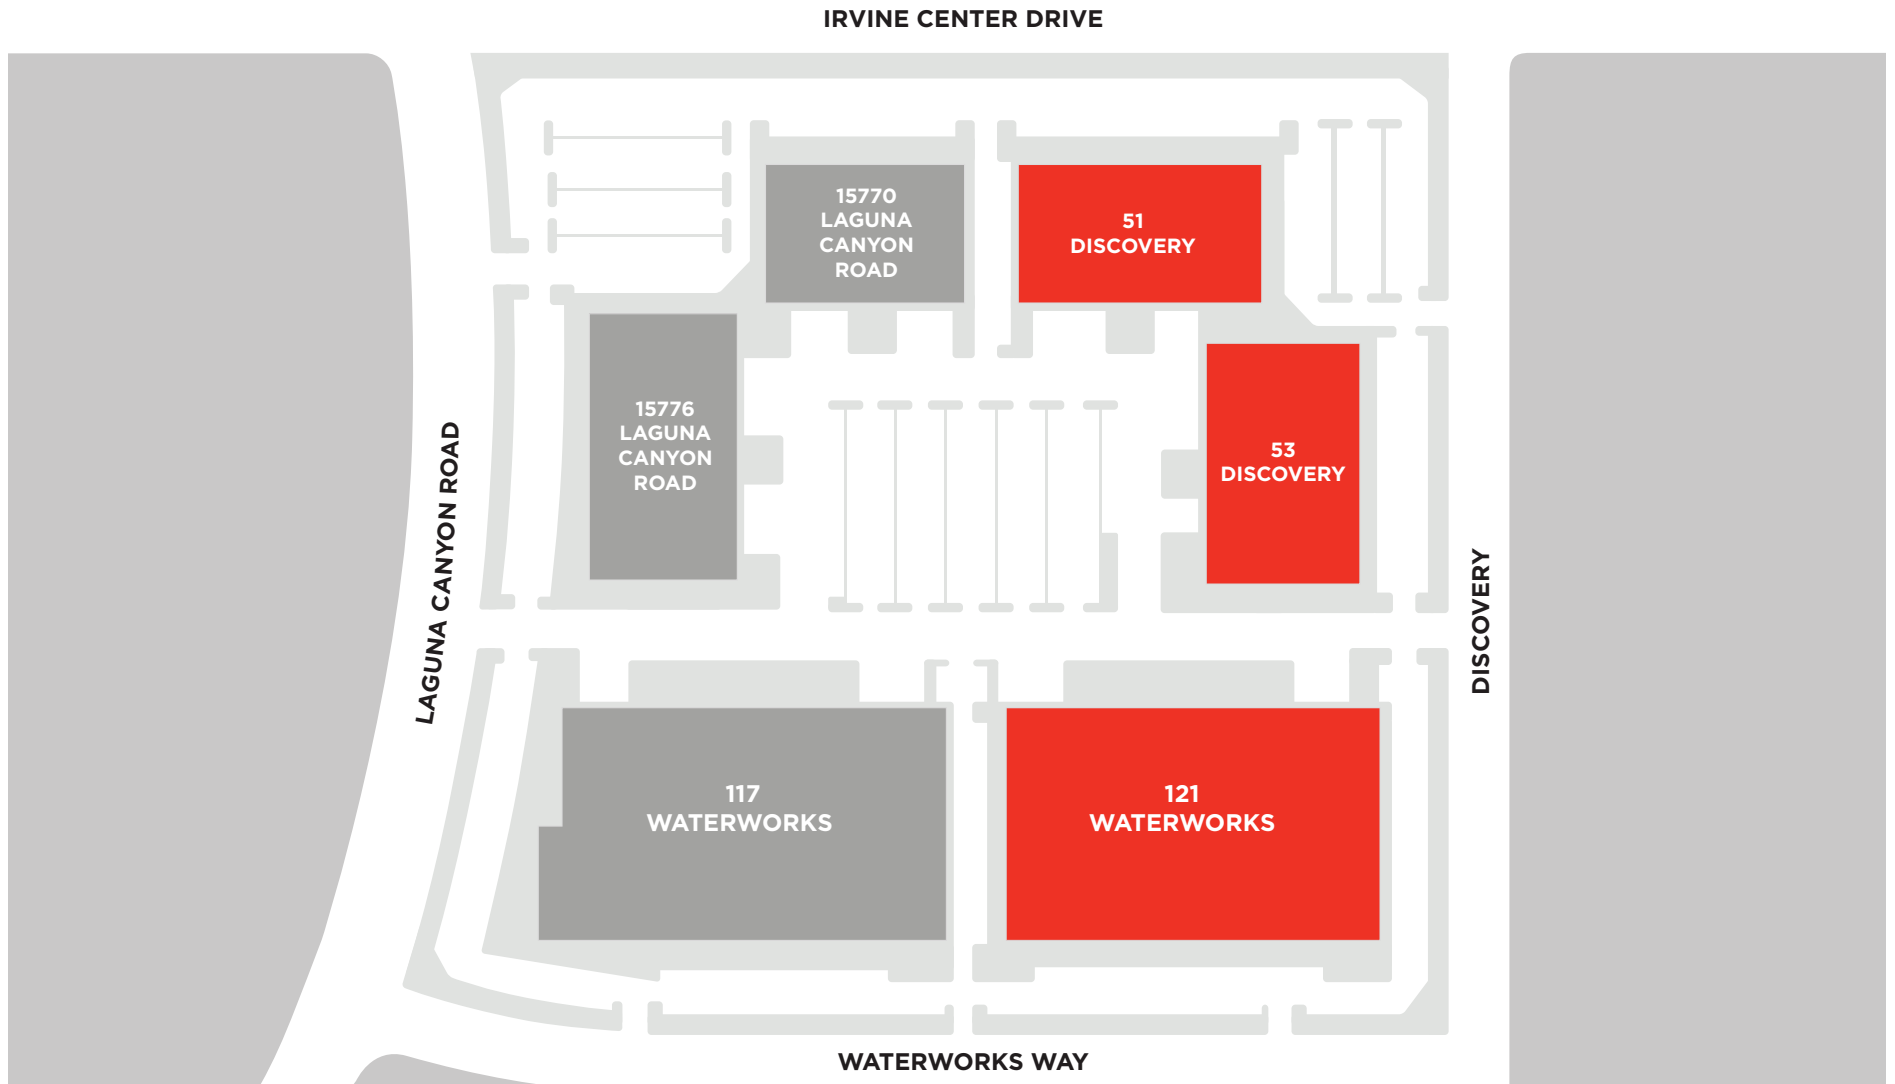

discovery/waterworks & laguna canyon

IRVINE, CALIFORNIA

949.720.2550 / IRVINECOMPANYOFFICE.COM

©2021 The Irvine Company LLC. All rights reserved. All properties are offered for lease through Irvine Management Company, a licensed real estate broker DRE LIC. #02041810. The information in these materials has been obtained from various sources. While we believe the information to be reliable, neither the Irvine Company nor Irvine Management Company makes any representation or warranty as to the accuracy or completeness of such data and it should be independently verified by prospective tenants. The Irvine Company® is a registered trademark of Irvine Management Company