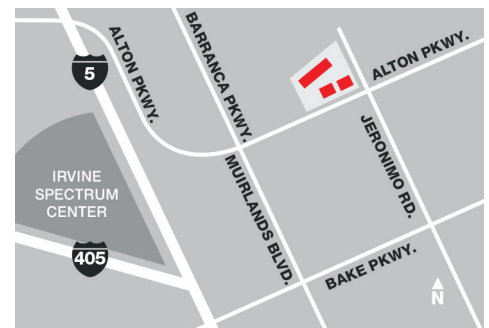

## Irvine Business Park

9272, 9292 & 9342 Jeronimo Road • Irvine, CA 92618

**Orange County**  
Irvine Spectrum®

Ideally located on Alton Parkway, Irvine Business Park offers multi-tenant units ranging from approximately 1,200 to 5,000 SF. Two mid-tech buildings provide an additional 100,000 SF. A prime location and streamlined leasing make Irvine Business Park an efficient and productive choice for your business.