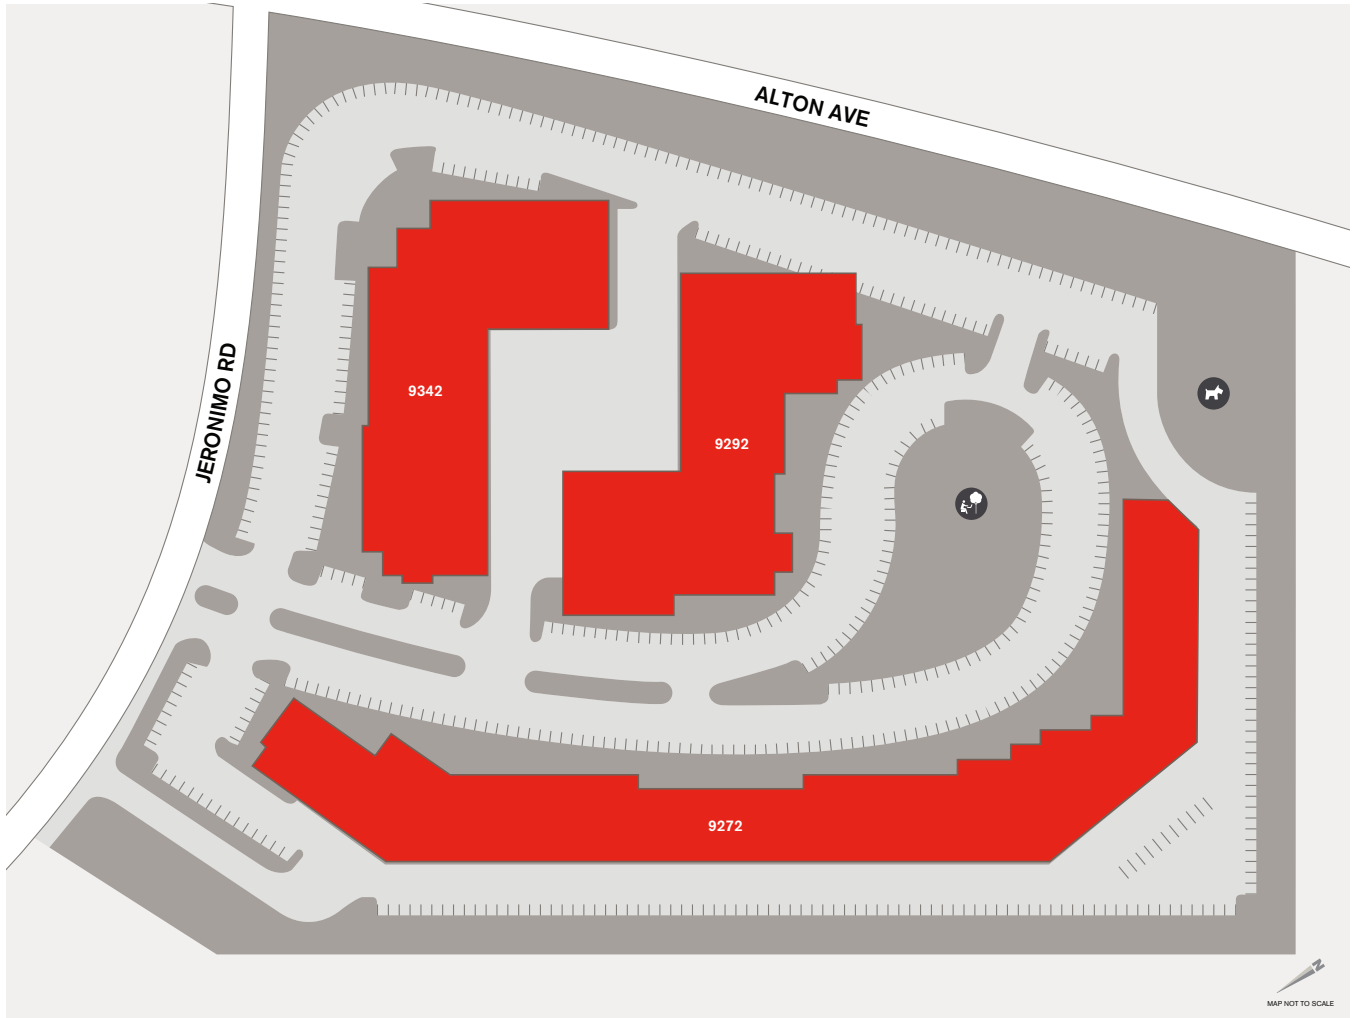

Oak Creek Golf Club

Golf club featuring an 18-hole course, plus a restaurant & practice facilities.
OAKCREEKGOLFCLUB.COM

AMENITIES

9272, 9292 & 9342 Jeronimo Road, Irvine, CA 92618

Dog Park

Outdoor Workspace