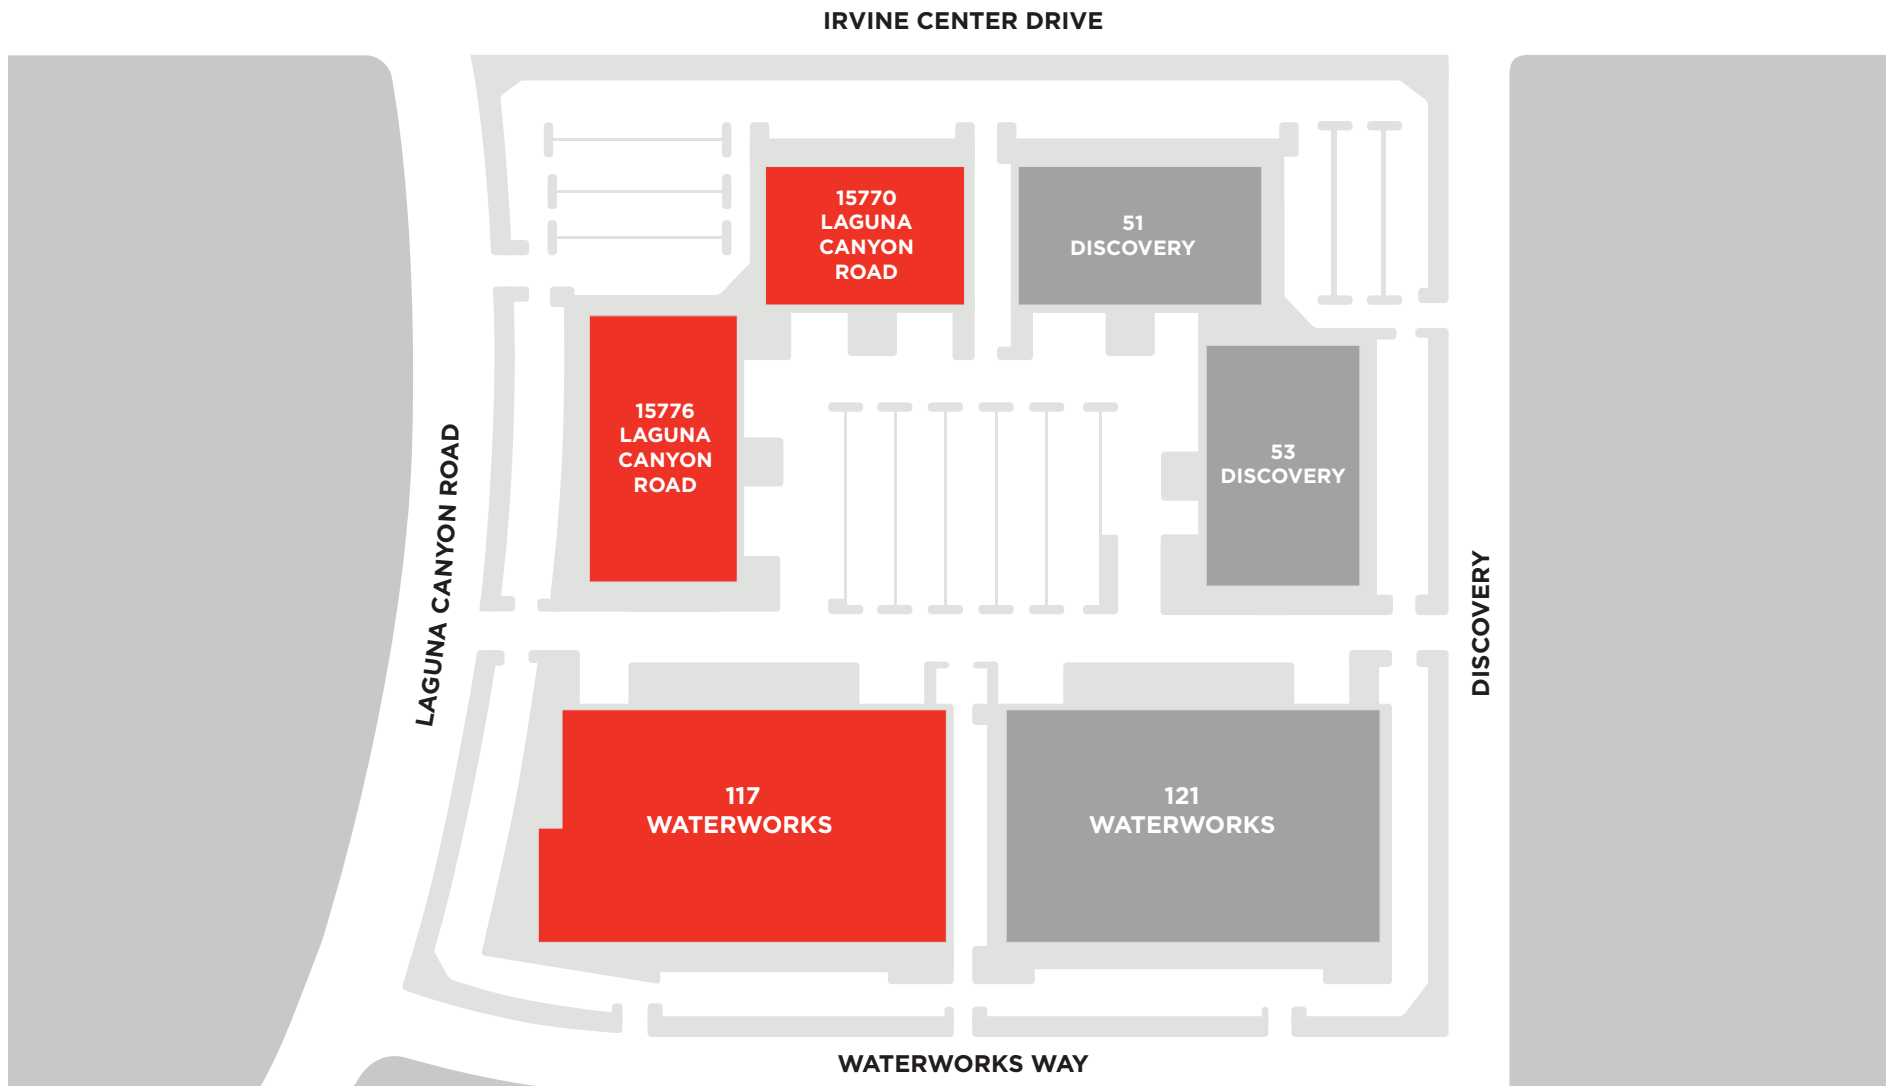

discovery/waterworks & laguna canyon

IRVINE, CALIFORNIA

949.720.2550 / IRVINECOMPANYOFFICE.COM

©2021 The Irvine Company LLC. All rights reserved. All properties are offered for lease through Irvine Management Company, a licensed real estate broker DRE LIC. #02041810. The information in these materials has been obtained from various sources. While we believe the information to be reliable, neither the Irvine Company nor Irvine Management Company makes any representation or warranty as to the accuracy or completeness of such data and it should be independently verified by prospective tenants. The Irvine Company® is a registered trademark of Irvine Management Company