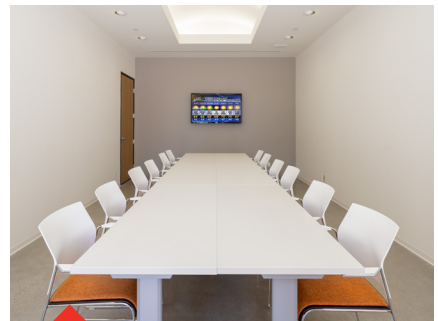

MEETINGS & EVENTS

FOOD & DINING

Milk & Honey

On-site cafe featuring organic coffee, tea, smoothies and more.
Open: M-F, 7:00 a.m. to 3:00 p.m.
949.336.4713

Surrounding Area

The Grille

300 Spectrum Center Dr
Offers a fresh selection of delicious sandwiches, salads and more.
SPECTRUMGRILLE.COM

Spectrum Kitchen

400 Spectrum Center Dr
The ideal place to grab coffee, enjoy lunch, or host a special event.
SPECTRUMKITCHEN.COM

Sea Salt + Basil

200 Spectrum Center Dr
Featuring delicious dishes from all over the world and barista-made beverages.
SEASALTBASIL.COM

W Café

20 Pacifica Offering delicious freshly made breakfast and lunch options.
949.932.0503
WCAFENRESTAURANT.COM

PROPERTY HIGHLIGHTS

Outdoor Workspace

Wi-Fi enabled spaces with comfortable seating in the shared courtyard

Meetings and Events

15625 Alton Pkwy, Suite F
Host your next team meeting or training and enjoy: Complimentary Wi-Fi, Polycom Phone, Wide Screen TV, HDMI Connection Capabilities. Max Capacity: 15. Additional meeting spaces available at 100, 200, 300 & 400 Spectrum Center Dr and 20•40 Pacifica.
Open: M-F, 7:00 a.m. to 6:00 p.m.

KINETIC® Fitness Center

Energize mind and body with exclusive access to one of the state-of-the-art and private fitness centers at 200 & 400 Spectrum Center Dr or 20 Pacifica. Parking structure access is included.
Open: M-F, 5:00 a.m. - 9:00 p.m.

Customer Resource Center

200 Spectrum Center Dr, Suite 1200
Open: M-F, 8:00 a.m. to 5:00 p.m.
949.453.2330

WORKDAY CONVENIENCES

Manage time efficiently with on-site amenities:

EV Charging Stations

Convenient ChargePoint Level 2 EV charging stations located in the parking lot.

5 Star Car Wash

Every Wednesday from 8:00 a.m. to 3:00 p.m.
949.267.8488