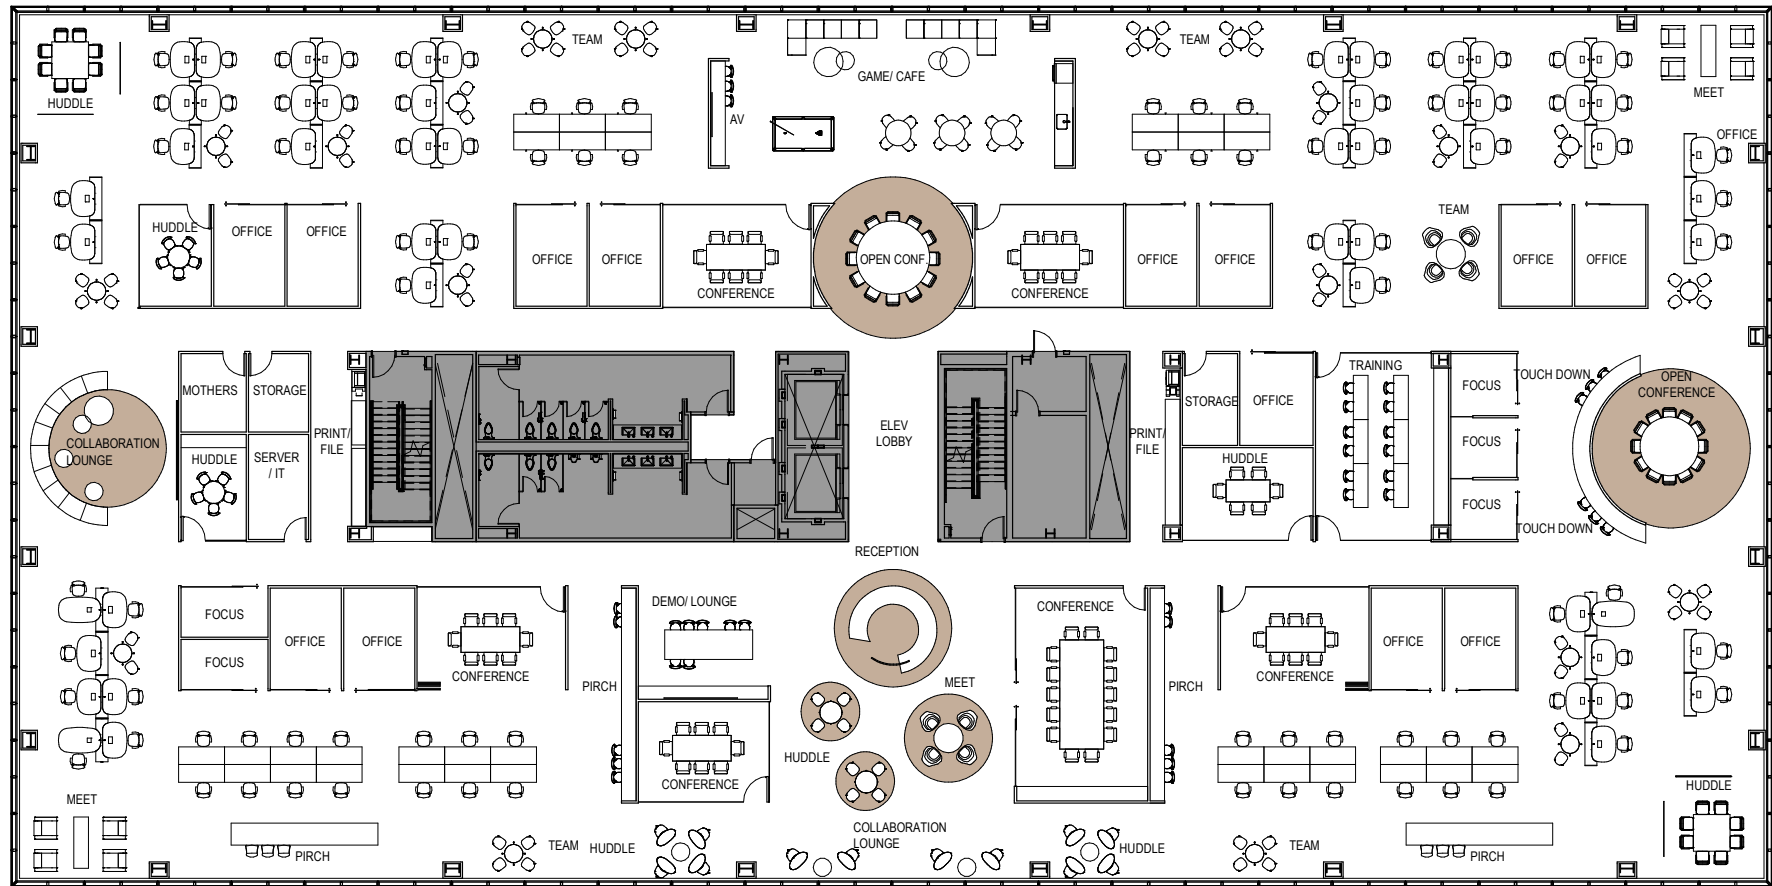

OPEN OFFICE

WORKSPACES

PROGRAM SUMMARY

PRIVATE OFFICES.....	13
WORKSTATIONS.....	98

MEETING

PROGRAM SUMMARY

CONFERENCE ROOMS.....	6
OPEN CONFERENCE.....	1
TEAM.....	7
COLLABORATION.....	2
HUDDLE.....	8
MEET.....	3
PIRCH.....	4
FOCUS.....	5
TOUCH DOWN.....	2

SUPPORT

PROGRAM SUMMARY

RECEPTION.....	1
CAFE/ LOUNGE.....	1
DEMO/ LOUNGE.....	1
GAME AREA.....	1
PRINT/ FILE.....	2
SERVER/ IT.....	1
STORAGE.....	2
MOTHERS.....	1