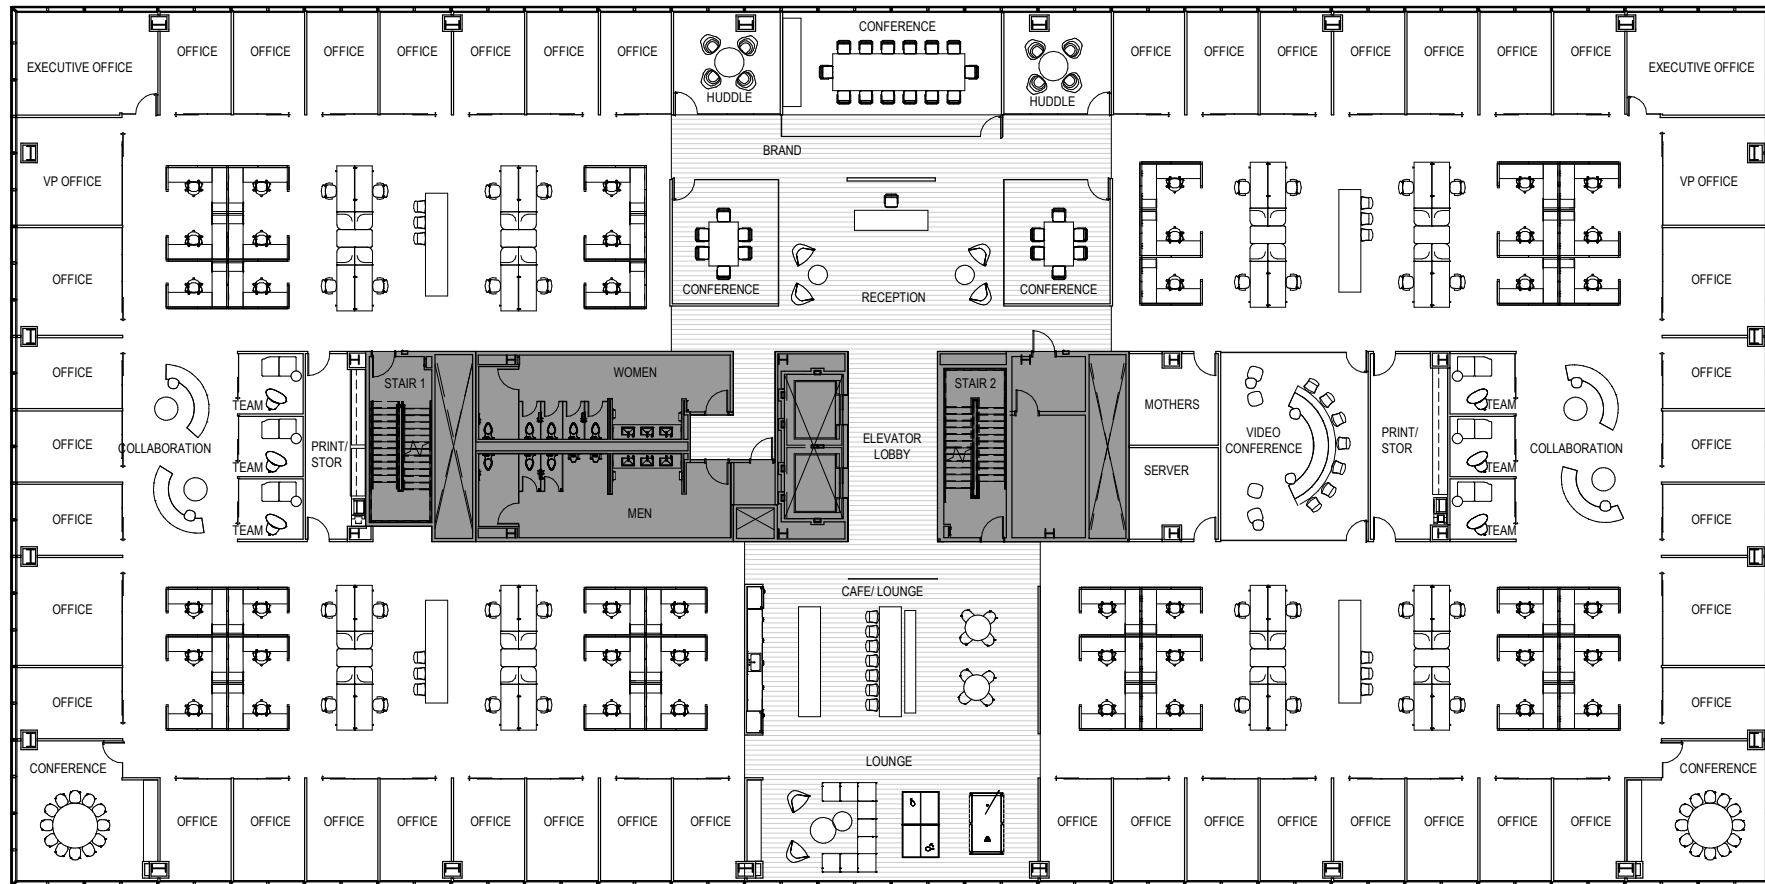

TRADITIONAL TYPICAL FLOOR

TRADITIONAL TYPICAL FLOOR

WORKSPACES

PROGRAM SUMMARY

PRIVATE OFFICES.....	46
WORKSTATIONS.....	74

MEETING

PROGRAM SUMMARY

CONFERENCE ROOMS.....	5
VIDEO CONFERENCE.....	1
TEAM.....	8
COLLABORATION.....	2

SUPPORT

PROGRAM SUMMARY

RECEPTION.....	1
CAFE/ LOUNGE.....	1
GAME.....	1
PRINT.....	2
SERVER.....	1
STORAGE.....	1