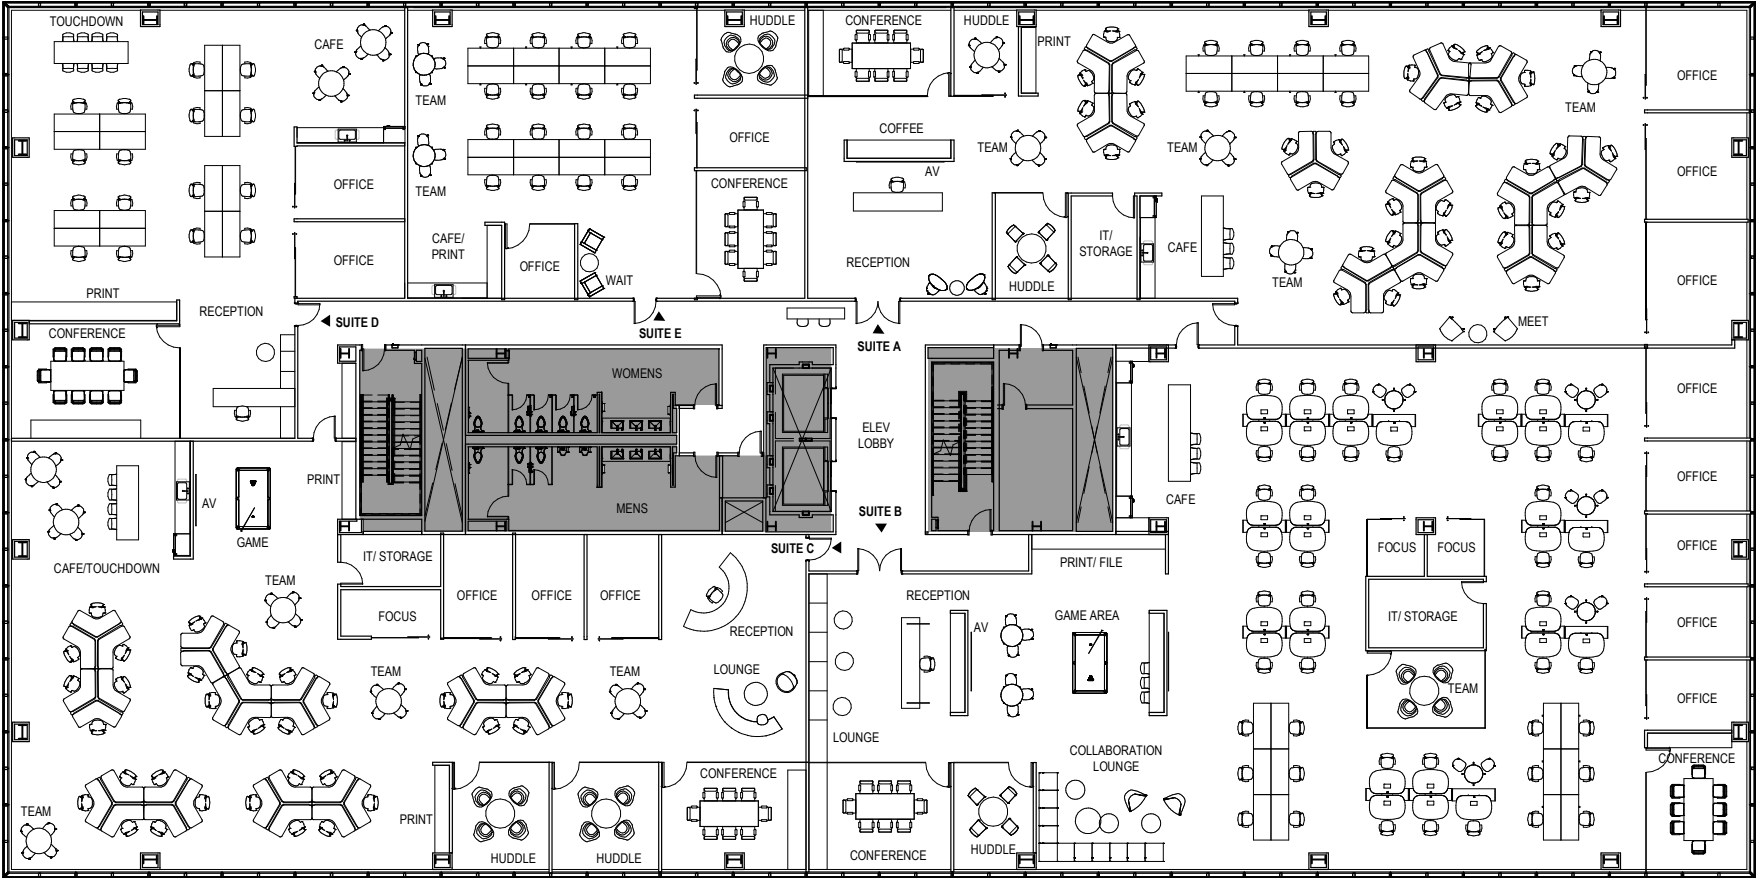

SUITE C

PROGRAM SUMMARY

RECEPTION.....	1
PRIVATE OFFICES.....	5
OPEN WORKSPACE.....	59
FOCUS ROOMS.....	2
CONFERENCE ROOMS.....	3
LIBRARY.....	1
DEMO/ LOUNGE.....	1
MEET.....	3
TEAM.....	1
GAME.....	1
CAFE.....	1
COLLAB. LOUNGE.....	1
PIRCH.....	2
TOUCH DOWN.....	1
SERVER/IT/STORAGE.....	1
PRINT.....	1

PROGRAM SUMMARY

CONFERENCE ROOMS.....	6
OPEN CONFERENCE.....	1
TEAM.....	7
COLLABORATION.....	2
HUDDLE.....	8
MEET.....	3
PIRCH.....	4
FOCUS.....	5
TOUCH DOWN.....	2

SUPPORT

PROGRAM SUMMARY

RECEPTION.....	1
CAFE/ LOUNGE.....	1
DEMO/ LOUNGE.....	1
GAME AREA.....	1
PRINT/ FILE.....	2
SERVER/ IT.....	1
STORAGE.....	2
MOTHERS.....	1

MULTI-TENANT

SUITE A

PROGRAM SUMMARY

RECEPTION	1
PRIVATE OFFICES	3
OPEN WORKSPACE	33
CONFERENCE ROOMS	1
HUDDLE	2
TEAM	4
MEET	1
CAFE	1
COFFEE	1
IT/ STORAGE	1

SUITE B

PROGRAM SUMMARY

RECEPTION	1
PRIVATE OFFICES	5
OPEN WORKSPACE	43
CONFERENCE ROOMS	2
COLLAB. LOUNGE	1
TEAM	1
HUDDLE	1
FOCUS	2
CAFE	1
GAME	1
LOUNGE	1
PRINT/ FILE	1
IT/ STORAGE	1

SUITE C

PROGRAM SUMMARY

RECEPTION	1
PRIVATE OFFICES	3
OPEN WORKSPACE	33
CONFERENCE ROOMS	1
HUDDLE	2
FOCUS	1
CAFE/ TOUCH DOWN	1
GAME	1
LOUNGE	1
PRINT	2
IT/ STORAGE	1

SUITE D

PROGRAM SUMMARY

RECEPTION	1
PRIVATE OFFICES	2
OPEN WORKSPACE	16
CONFERENCE ROOMS	1
TOUCH DOWN	1
CAFE	1
MEET	1
PRINT	1