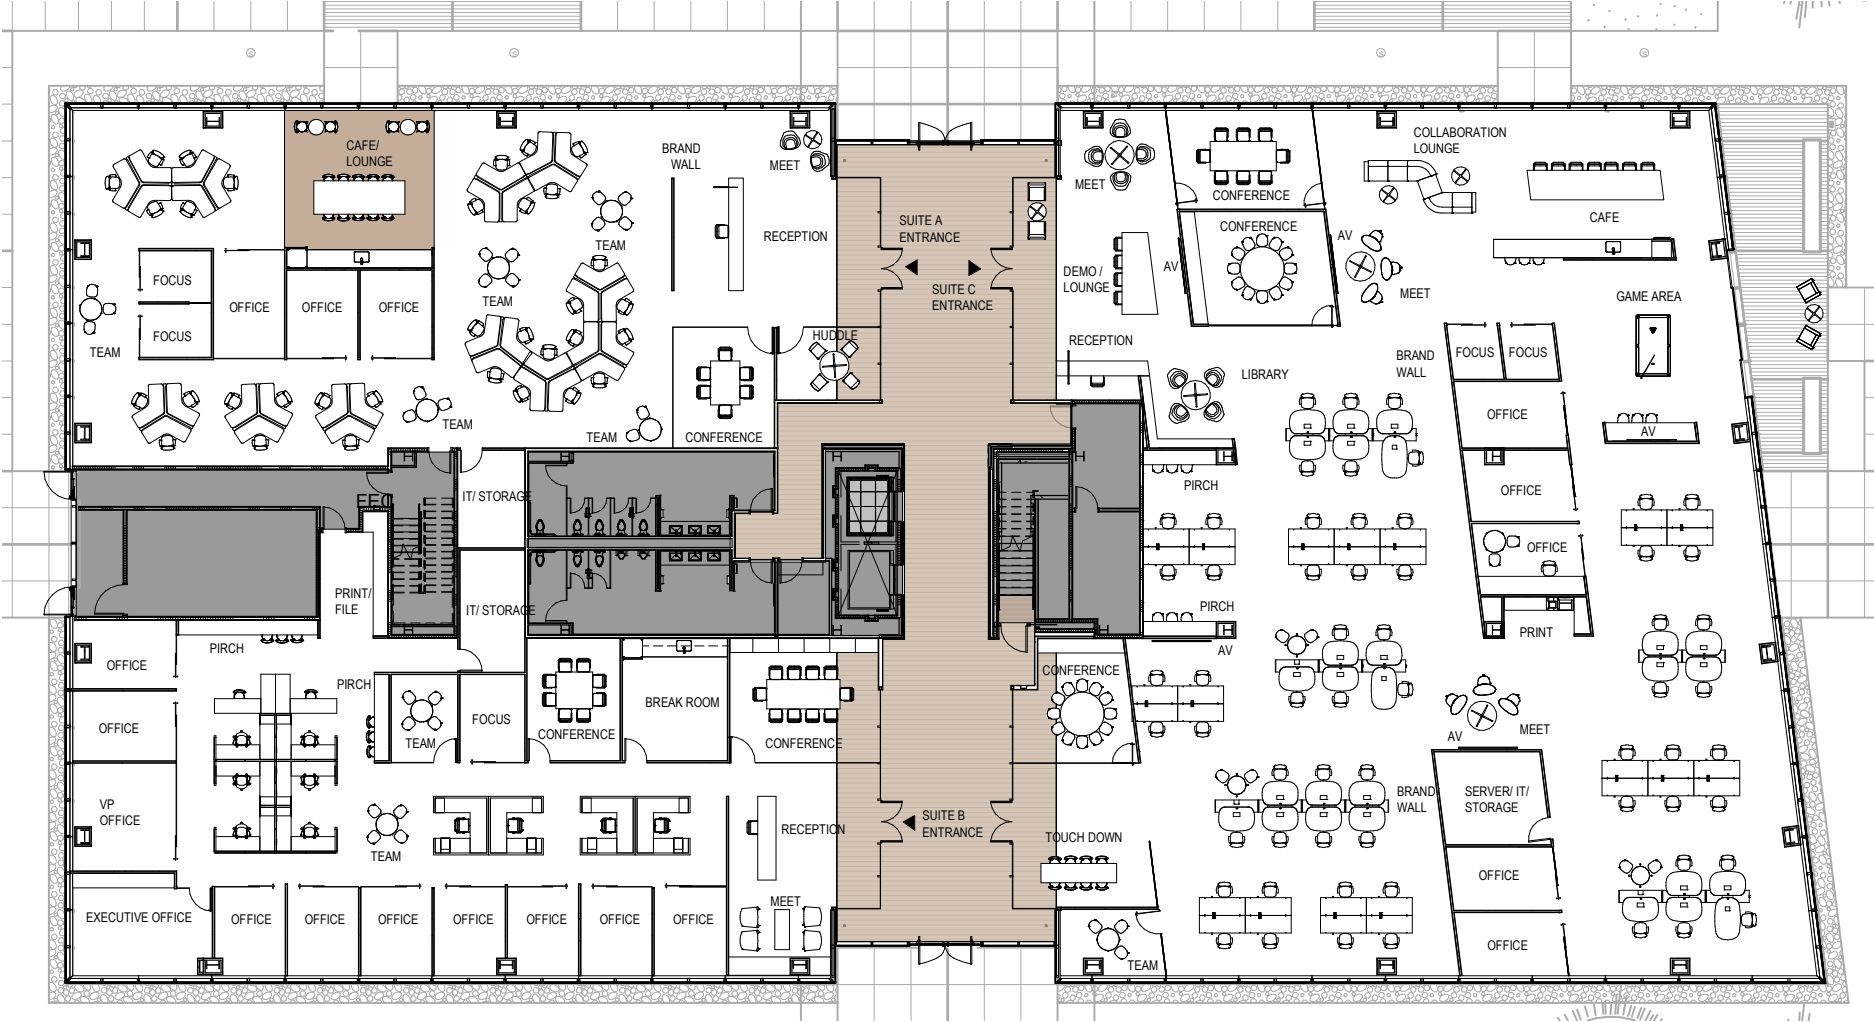

GROUND FLOOR TRADITIONAL

GROUND FLOOR TRADITIONAL

SUITE A

PROGRAM SUMMARY

RECEPTION.....	1
PRIVATE OFFICES.....	3
OPEN WORKSPACE.....	33
FOCUS ROOMS.....	2
CONFERENCE ROOMS.....	1
TEAM.....	5
Huddle.....	1
CAFE/ LOUNGE.....	1
MEET.....	1
IT/STORAGE.....	1

SUITE B

PROGRAM SUMMARY

RECEPTION.....	1
PRIVATE OFFICES.....	11
OPEN WORKSPACE.....	12
FOCUS ROOMS.....	1
CONFERENCE ROOMS.....	2
TEAM.....	2
MEET.....	1
BREAKROOM.....	1
PIRCH.....	2
IT/STORAGE.....	1
PRINT/ FILE.....	1

SUITE C

PROGRAM SUMMARY

RECEPTION.....	1
PRIVATE OFFICES.....	5
OPEN WORKSPACE.....	59
FOCUS ROOMS.....	2
CONFERENCE ROOMS.....	3
LIBRARY.....	1
DEMO/ LOUNGE.....	1
MEET.....	3
TEAM.....	1
GAME.....	1
CAFE.....	1
COLLAB. LOUNGE.....	1
PIRCH.....	2
TOUCH DOWN.....	1
SERVER/IT/STORAGE.....	1
PRINT.....	1

TRADITIONAL TYPICAL FLOOR

TRADITIONAL TYPICAL FLOOR

WORKSPACES

PROGRAM SUMMARY

PRIVATE OFFICES.....	46
WORKSTATIONS.....	74

MEETING

PROGRAM SUMMARY

CONFERENCE ROOMS.....	5
VIDEO CONFERENCE.....	1
TEAM.....	8
COLLABORATION.....	2