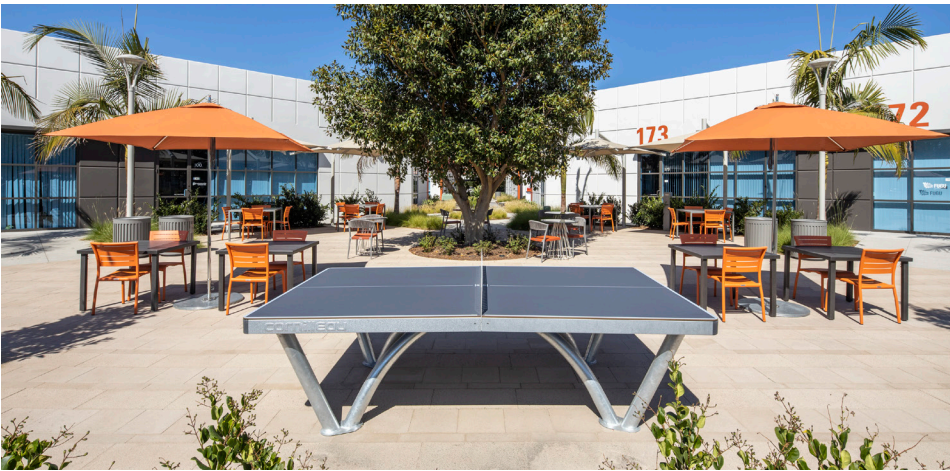

## Best in Class Features

- Multi-tenant suites with office and industrial business units
- Excellent signage visibility at Technology Drive & Alton Parkway
- Ample and convenient surface parking
- Dedicated resource team proactively anticipates your needs
- On-site meeting and event center
- New outdoor lounge and gathering areas
- Near Irvine Spectrum Center® and Alton Marketplace
- Close proximity to iShuttle stop and Irvine Station
- Easy Access to the 5, 405 and 133 Freeways and the 241 Toll Road

## Culinary Experiences

Enjoy grab-and-go lunch and beverage options on-site at The Lunchbox or a quick meal at one of the many restaurants at nearby Alton Retail Center.

## Community + Connectivity

Enhance the workday with an on-site lounge featuring cafe-seating, kitchenette, Wi-Fi and adjoining meeting and event center.

## Workday Conveniences

Host guests at the nearby Courtyard by Marriott, featuring a 5,000 sq. ft. conference room and outdoor fire pit/pool area for outdoor events and enjoy resort-style living at nearby apartment communities.