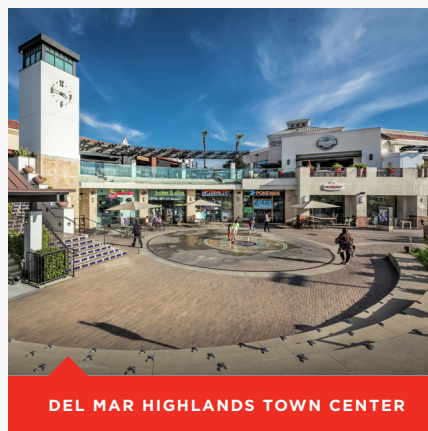

AMENITIES

12255, 12265, 12275 EL CAMINO REAL RD, SAN DIEGO, CA 92130

858.658.7700 / IRVINECOMPANYOFFICE.COM