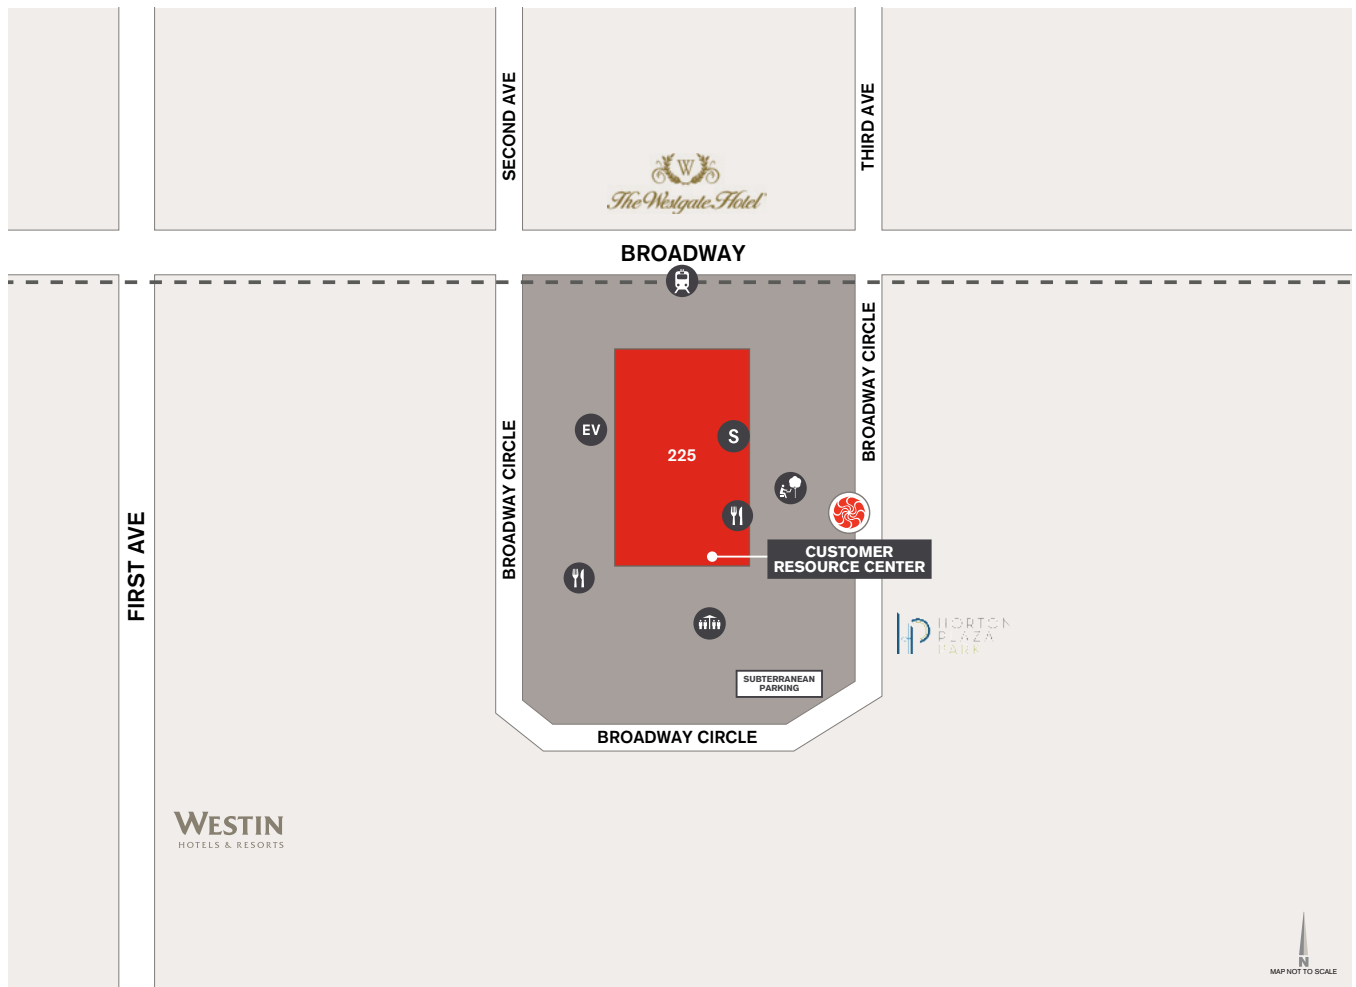

Impressively convenient

Surrounded by the Gaslamp's infectious energy, 225 Broadway gives your team the ideal space to connect, play, and thrive.

MEETINGS & EVENTS

YOUR WORKPLACE COMMUNITY

OUTDOOR WORKSPACES

KINETIC®

Nearby private fitness center with top-
of-the-line equipment and locker rooms
at 101 West Broadway.
Open: M-F, 5:00 a.m. to 10:00 p.m.,
Sa, 5:00 a.m. to 2:00 p.m.

Broadway Athletic & Swim Club

AMENITIES

225 BROADWAY, SAN DIEGO, CA 92101

Café or Restaurant

EV Charging

Event Plaza

Outdoor Workspace

Security

Transit Station