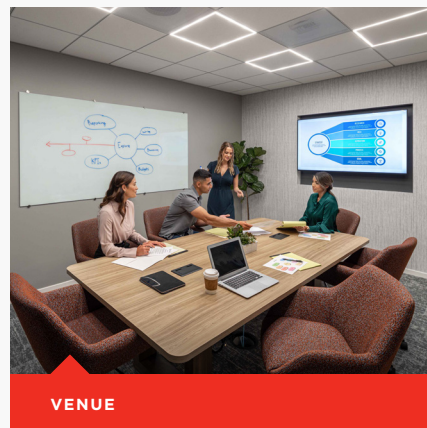

AMENITIES

750 B STREET, SAN DIEGO, CA 92101

858.658.7700 / IRVINECOMPANYOFFICE.COM