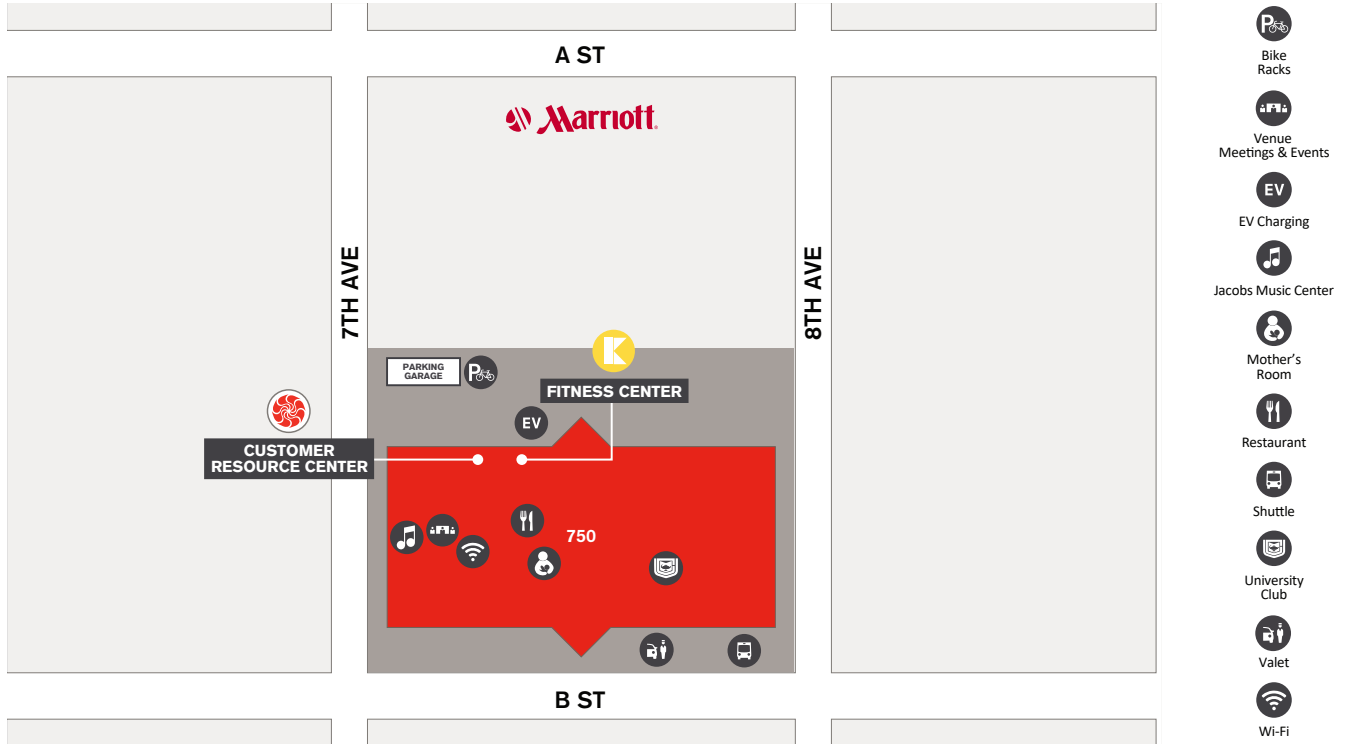

Convenient EV charging stations located on parking level 10 & 11.

Shuttle

Complimentary shuttle service to the airport and downtown.

619.338.0509

AMENITIES

750 B STREET, SAN DIEGO, CA 92101

858.658.7700 / IRVINECOMPANYOFFICE.COM