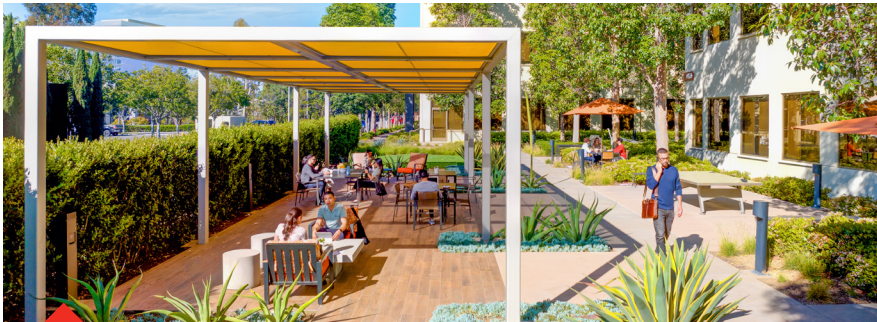

// EASTGATE

a workplace like no other

Contemporary on-site conveniences and an unbeatable La Jolla UTC location make Eastgate the ultimate place to work.

SPORTS COURTS

OUTDOOR WORKSPACES

KINETIC

FOOD & DINING

Pinpoint Cafe

Between 4810 & 4830 Eastgate Mall.
858-350-5538

Pinpoint Cafe focuses on crafting beautiful flavorful food with rich nutrients to improve health and build immunity.

PROPERTY HIGHLIGHTS

KINETIC

9540 Towne Centre Dr, Suite 175
Fully equipped private fitness center.
Open: M-F, 5:00 a.m. to 8:00 p.m & Sa, 7:00 a.m. to 1:00 p.m.

Sport Courts

Basketball, volleyball, bocce ball, and putting green available on-site.

Outdoor Workspaces

Open-air gathering areas with comfortable seating and BBQ stations.

Meetings & Events

Host your next team meeting or training at the on-site conference center holding up to 74 people and conveniently located at 9540 Towne Centre Dr.
Open: M-F, 8:00 a.m. to 5:00 p.m.