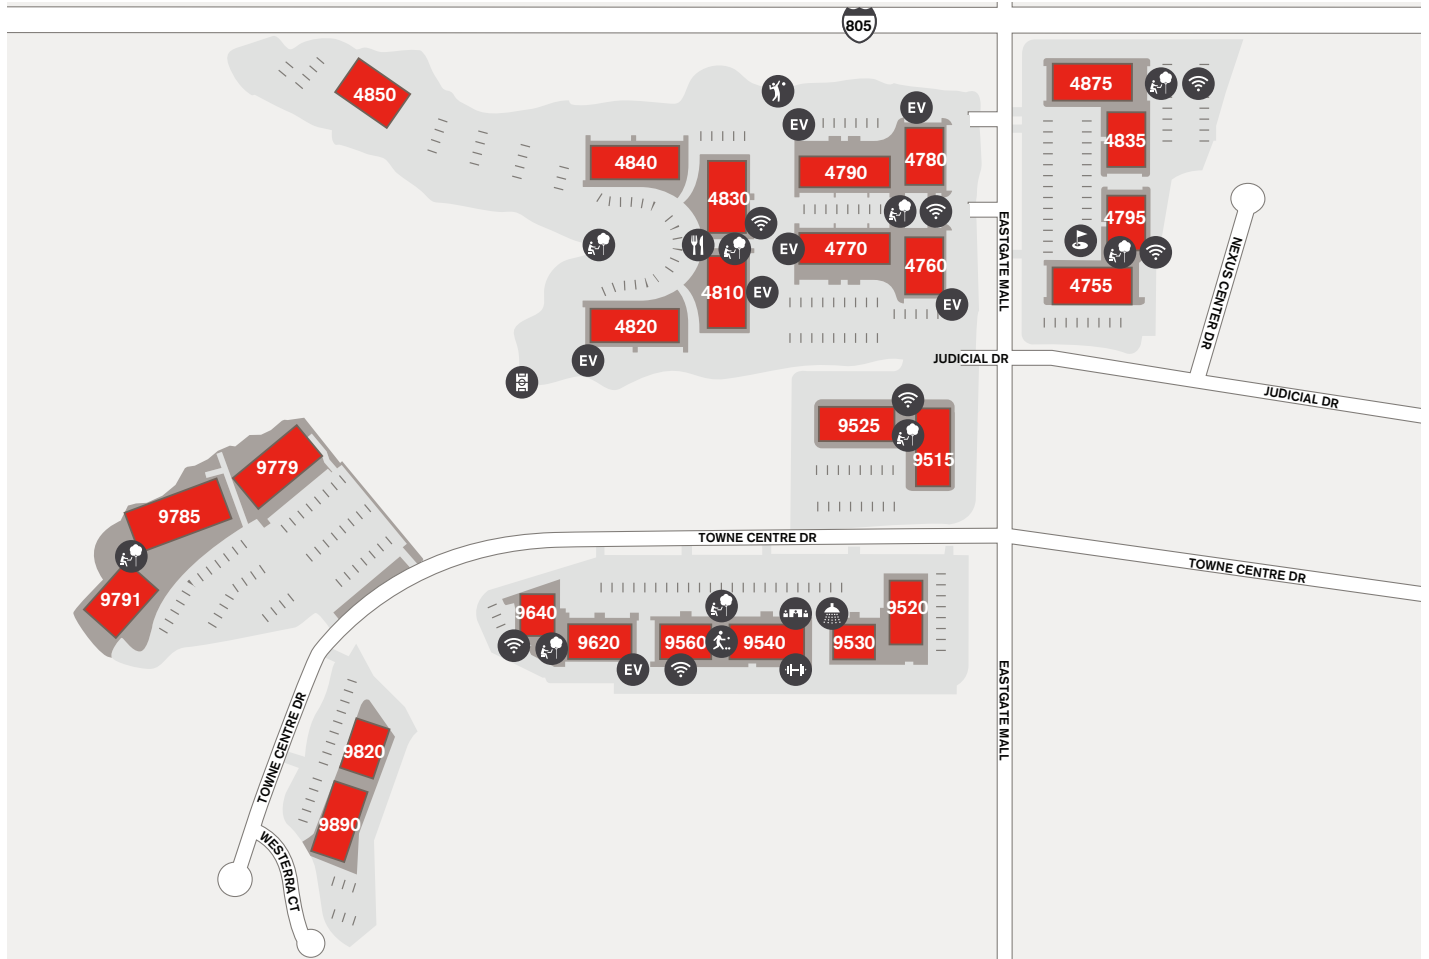

Customer Resource Center

9530 Towne Center Dr, Suite 100
858.412.8800
Open: M-F, 8:00 a.m. to 5:00 p.m.

WORKDAY CONVENIENCES

EV Charging Stations

Convenient ChargePoint Level 2 EV charging stations throughout the property.

AMENITIES

4755-4875 EASTGATE MALL
& 9515-9890 TOWNE CENTRE DR, SAN DIEGO, CA 92121

- 
Basketball
- 
Bocce Ball
- 
Cafe or Restaurant
- 
EV Charging
- 
Fitness Center
- 
Meetings & Events
- 
Outdoor Workspace
- 
Putting Green
- 
Shower
- 
Volleyball
- 
WiFi-Enabled Workplace