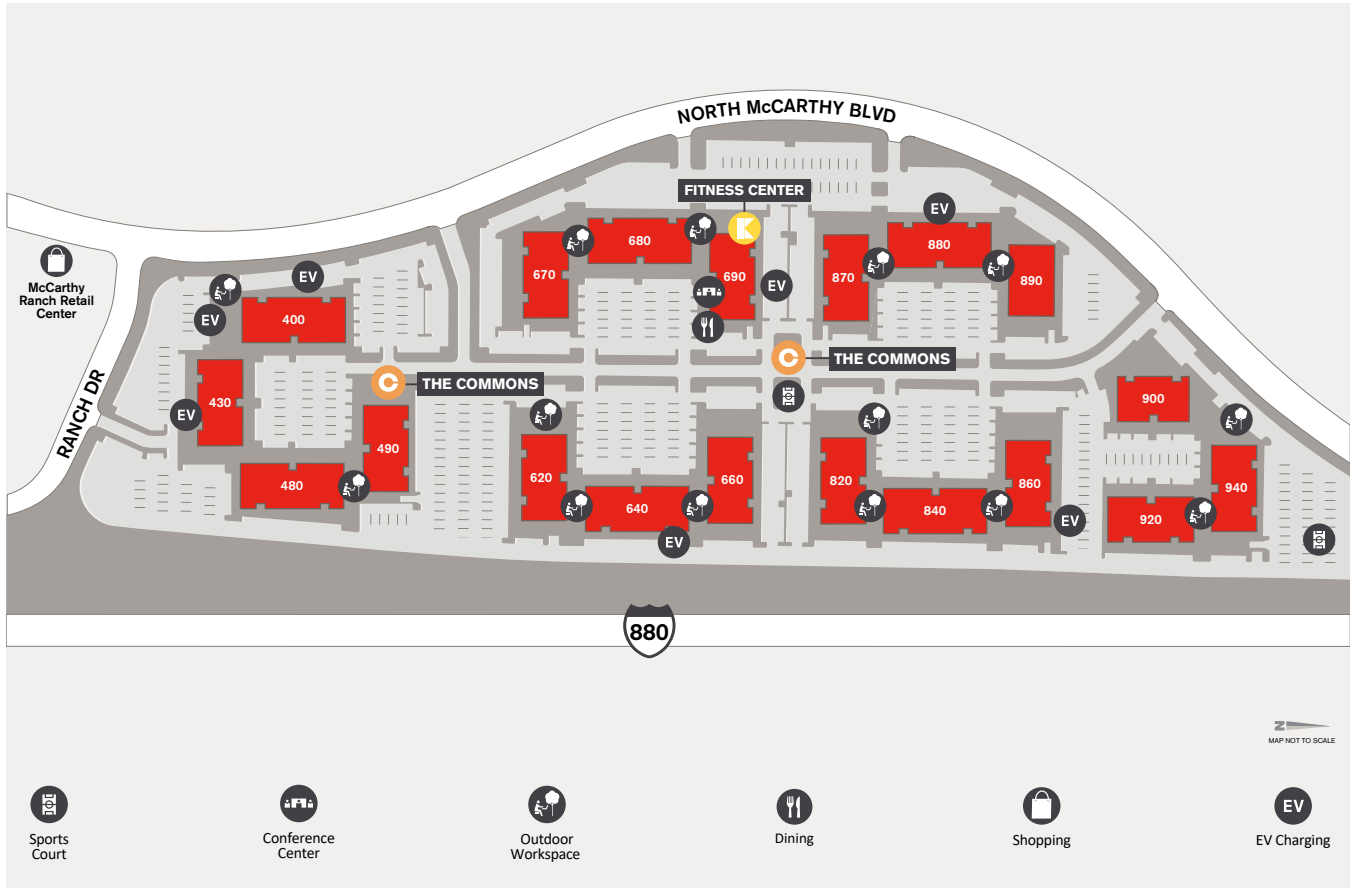

EV Charging Stations

Located at 400, 430, 640, 690, 860 & 880 N. McCarthy Blvd.

Sports Courts

Basketball court located at

940 N. McCarthy Blvd and volleyball court located at 820 N. McCarthy Blvd.

Customer Resource Center

408.330.0100

AMENITIES

400-940 N. MCCARTHY BLVD, MILPITAS, CA 95035

THE COMMONS

EV CHARGING

MEETINGS AND EVENTS