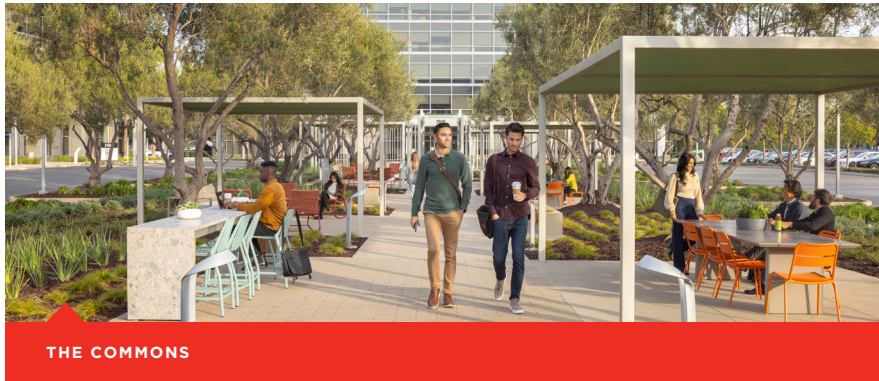

a workplace like no other

Contemporary on-site conveniences and an unbeatable Santa Clara location make Santa Clara Gateway the ultimate place to work.

KINETIC®

THE COMMONS

THE LOUNGE

FOOD & DINING

Market Café

5350 Great America Pkwy

- Taco Bell
- Joe Chinese Fast Food
- GOLKONDA Indian Cousine
- Togo's

PROPERTY HIGHLIGHTS

KINETIC®

2600 Great America Way and 5451 Great America Pkwy fitness centers feature cardio, strength training and stretching areas, studio room for group-led aerobics and locker rooms.
Open: M-F, 5:00 a.m. to 9:00 p.m.

The Commons

Spacious, tree-lined, WiFi-powered outdoor collaborative workspaces offer everything needed to work, meet, dine, connect, and relax with colleagues and community.

The Lounge

Relax and recharge with a quick game of ping pong, pool, shuffleboard, darts or Xbox in the 5451 and 2755 buildings.
Open: M-F, 6:00 a.m. to 9:00 p.m.

Venue Meetings & Events

5451 Great America Pkwy, Suite 175
Host your next team meeting or training in the 5,400 sq. ft. fully-equipped conference center with complimentary Wi-Fi. Features a reception area and catering kitchen ideal for hosting events.
Open: M-F, 8:00 a.m. to 5:00 p.m.