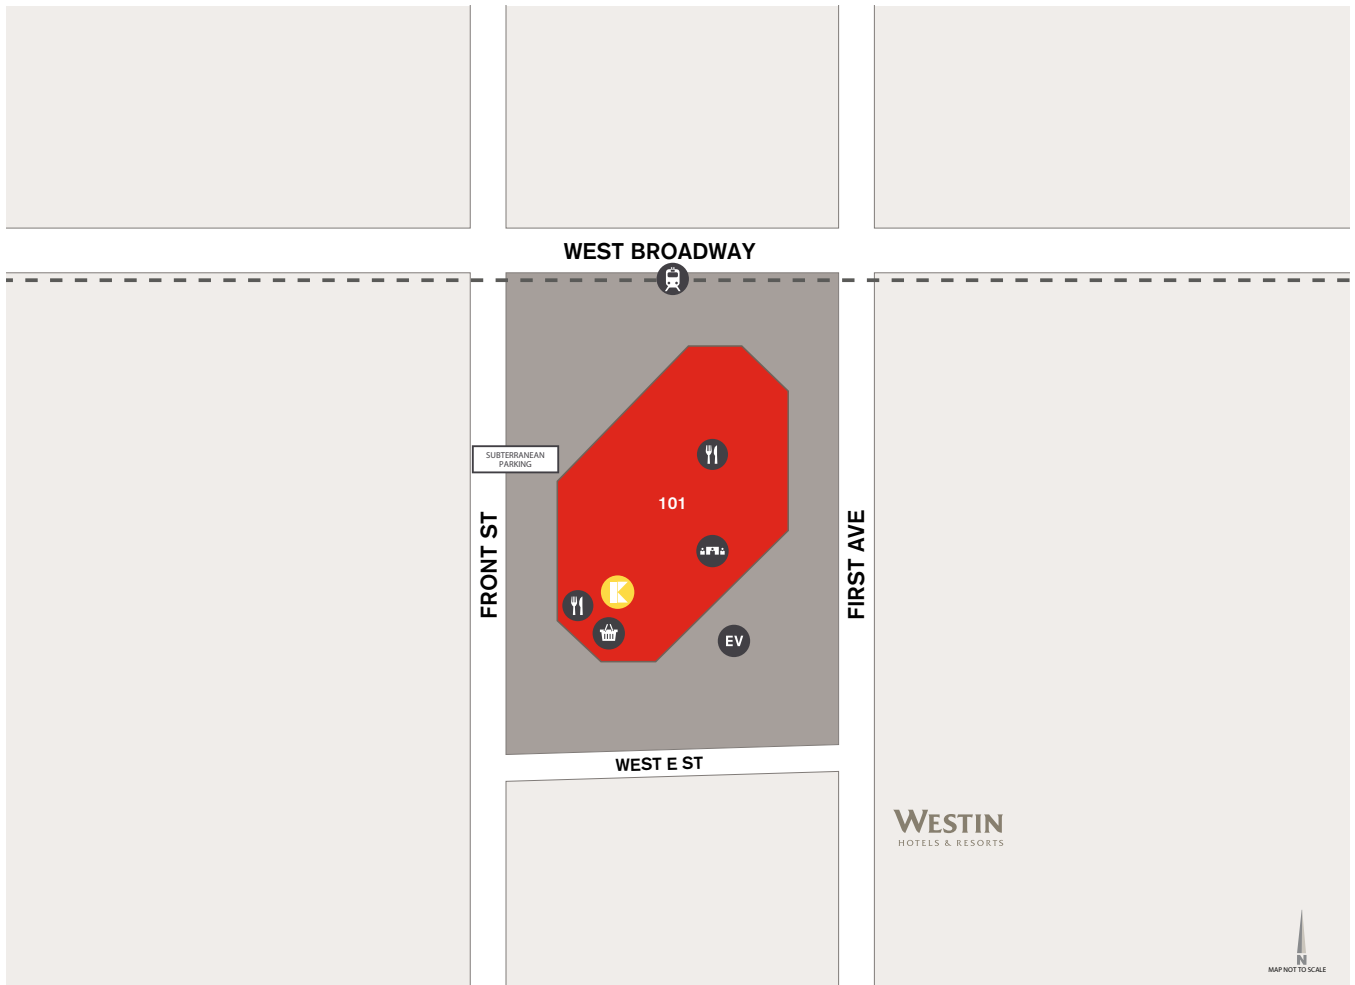

EV Charging Stations

ChargePoint Level 2 stations located in the underground parking structures.

Express Convenience

101 West Broadway, Suite 140
619.231.4066
Open: M-F, 6:00 a.m. to 2:00 p.m.

Trolley & Amtrak Station

Direct access to the MTS Rapid Transit Line and San Diego's main trolley station and minutes from Amtrak.

AMENITIES

101 WEST BROADWAY, SAN DIEGO, CA 92101

Café or Restaurant

Convenience Store

EV Charging

KINETIC® Fitness Center