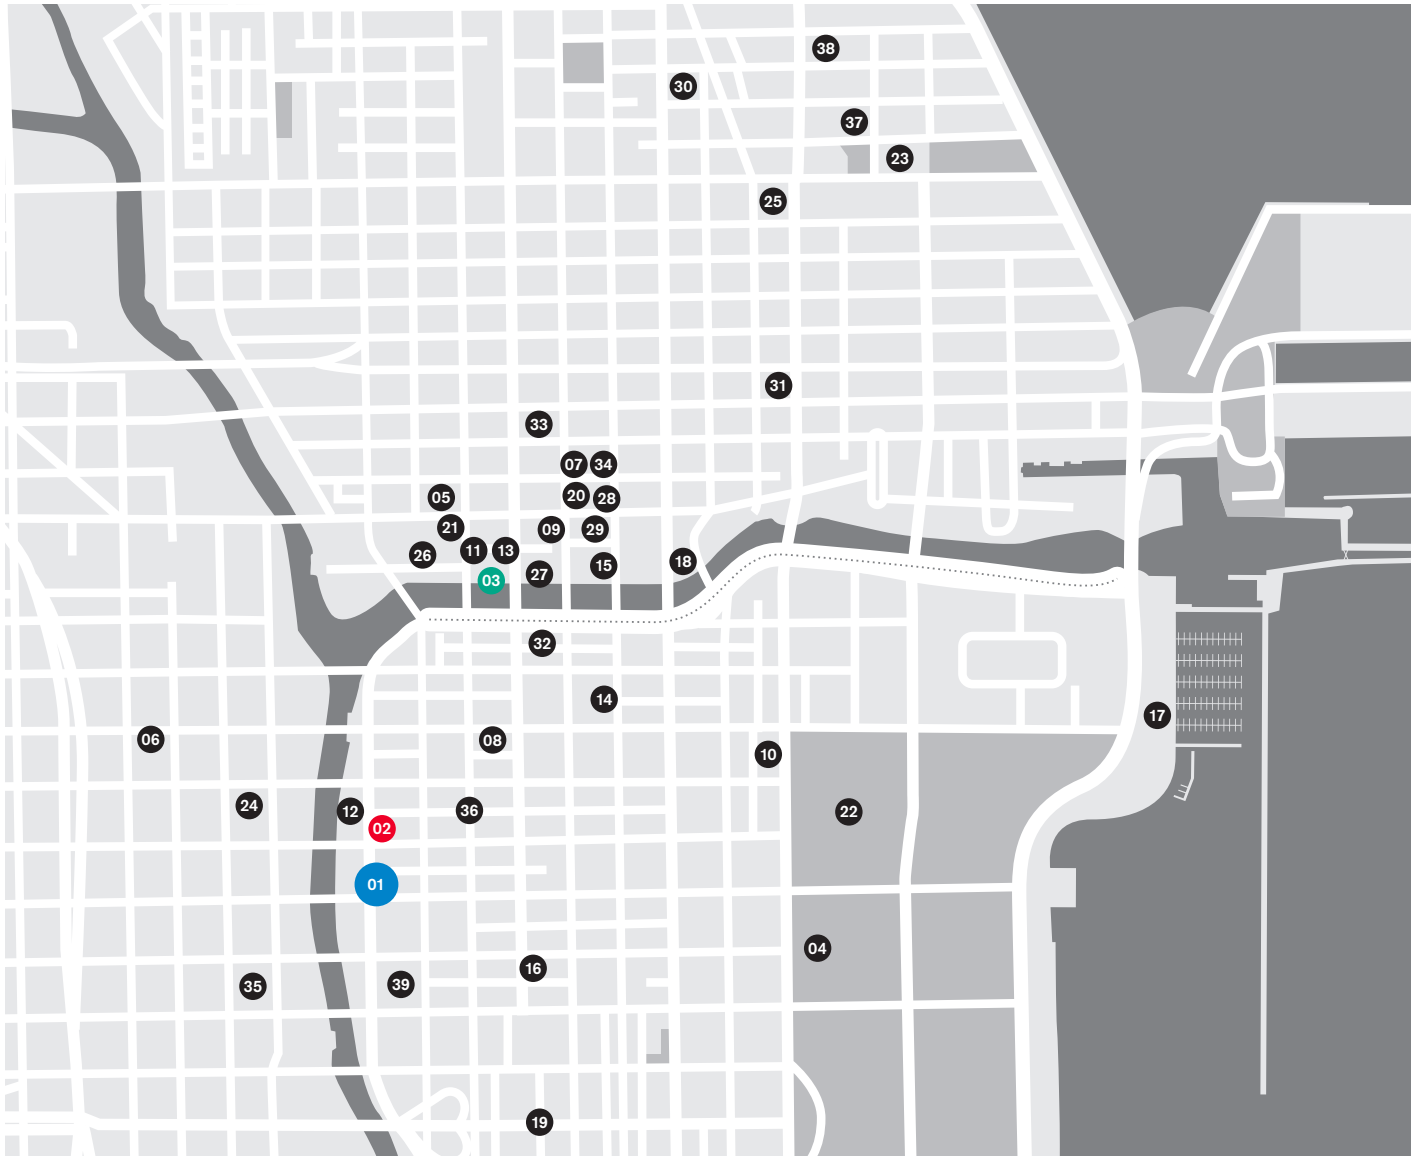

WORK MEETS LIFE

The Chicago Collection Properties

01 71 South Wacker

02 One North Wacker

03 300 North LaSalle

04 The Art Institute of Chicago

05 Bavette's Bar & Boeuf

06 Blackbird Restaurant

07 Bub City

08 Cadillac Palace Theatre

09 Cafe Umbria

10 Chicago Cultural Center

11 Chicago Cut

12 Civic Opera House

13 Freshii

14 Goodman Theatre

15 House of Blues

16 JW Marriott

17 Lakefront Trail

18 The Langham Chicago

19 LaSalle Street Station

20 Lyfe Kitchen

21 Merchandise Mart Plaza/CTA

22 Millennium Park

23 Museum of Contemporary Art

24 Ogilvie Transportation Center

25 The Peninsula

26 Protein Bar

27 River Roast

28 RPM Steak

29 Sienna Tavern

30 Sofitel Hotel

31 Soho House

32 Soul Cycle

33 Sunda

34 Three Dots & a Dash

35 Union Station

36 Washington/Wells CTA

37 Watertower

38 The Westin Chicago

39 Willis (Sears) Tower

.... Chicago Riverwalk