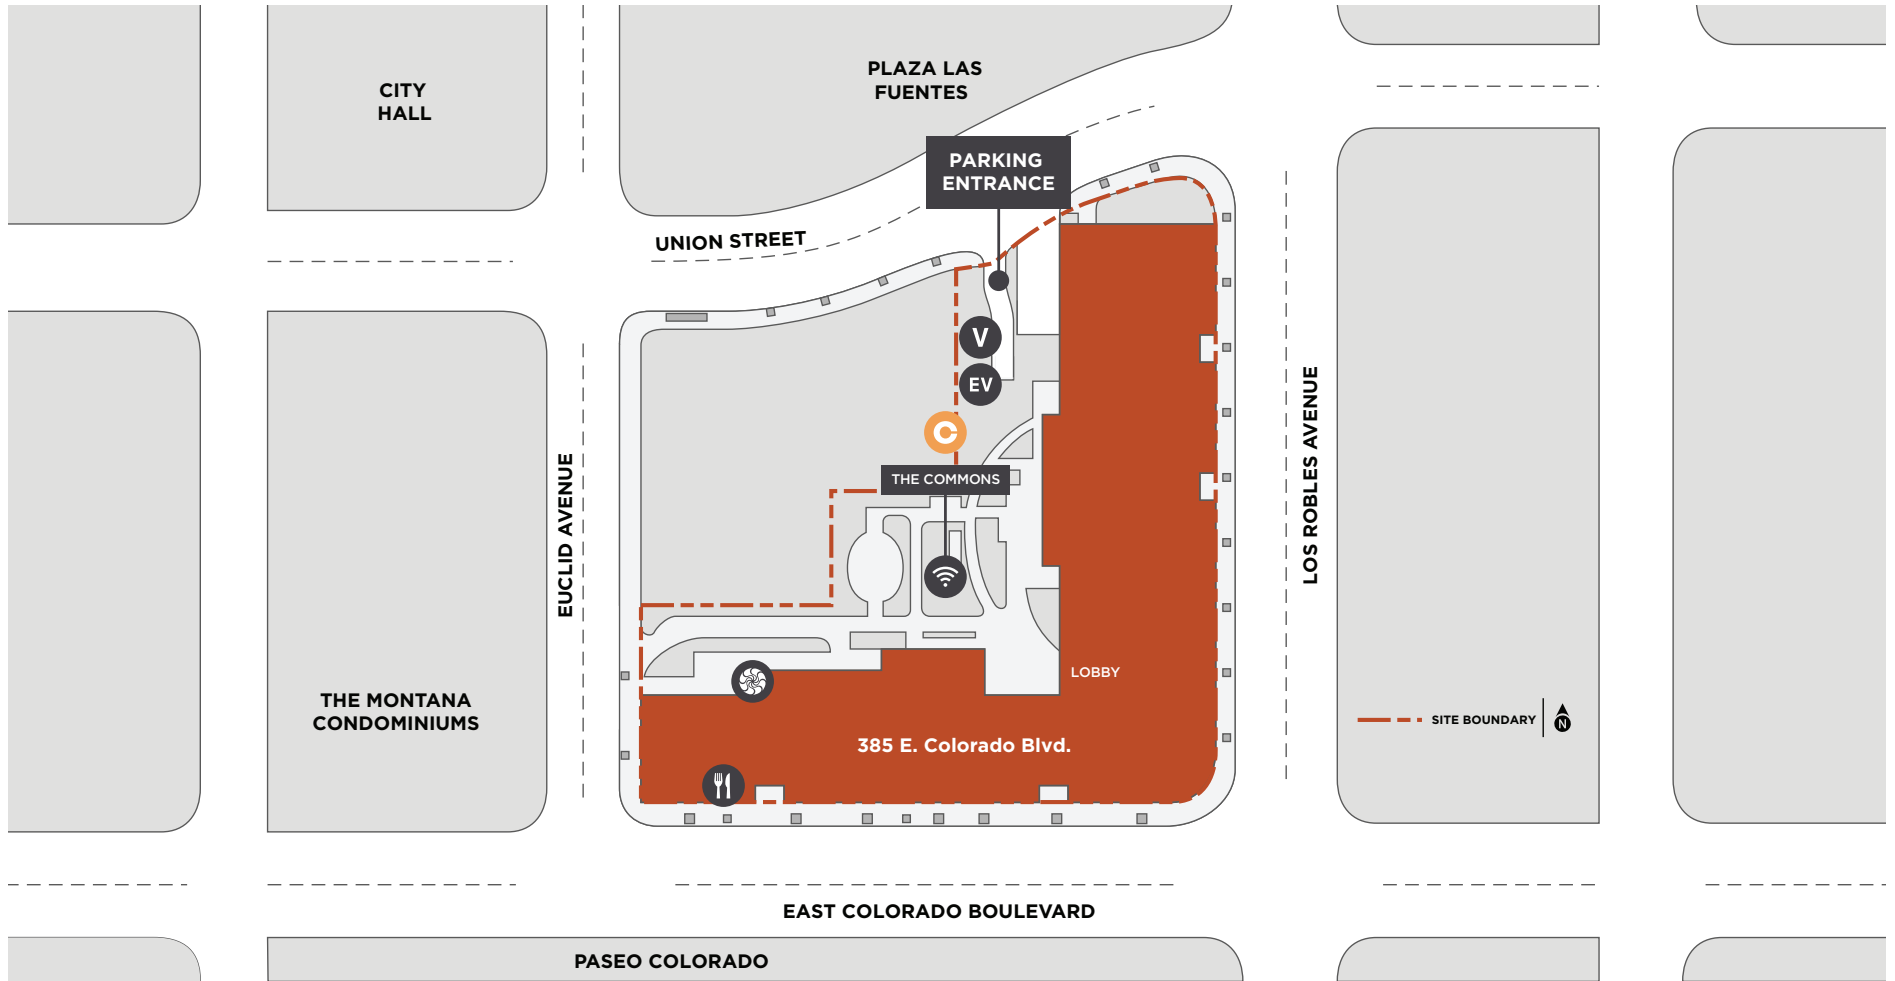

western asset plaza

385 EAST COLORADO BLVD. • PASADENA , CA 91101

310.996.0202 / IRVINECOMPANYOFFICE.COM

- EV Charging
- Customer Resource Center
- Ruth's Chris
- Valet
- WiFi

©2020 The Irvine Company LLC. All rights reserved. All properties are offered for lease through Irvine Management Company, a licensed real estate broker DRE LIC. #02041810. The information in these materials has been obtained from various sources. While we believe the information to be reliable, neither the Irvine Company nor Irvine Management Company makes any representation or warranty as to the accuracy or completeness of such data and it should be independently verified by prospective tenants. The Irvine Company® is a registered trademark of Irvine Management Company.