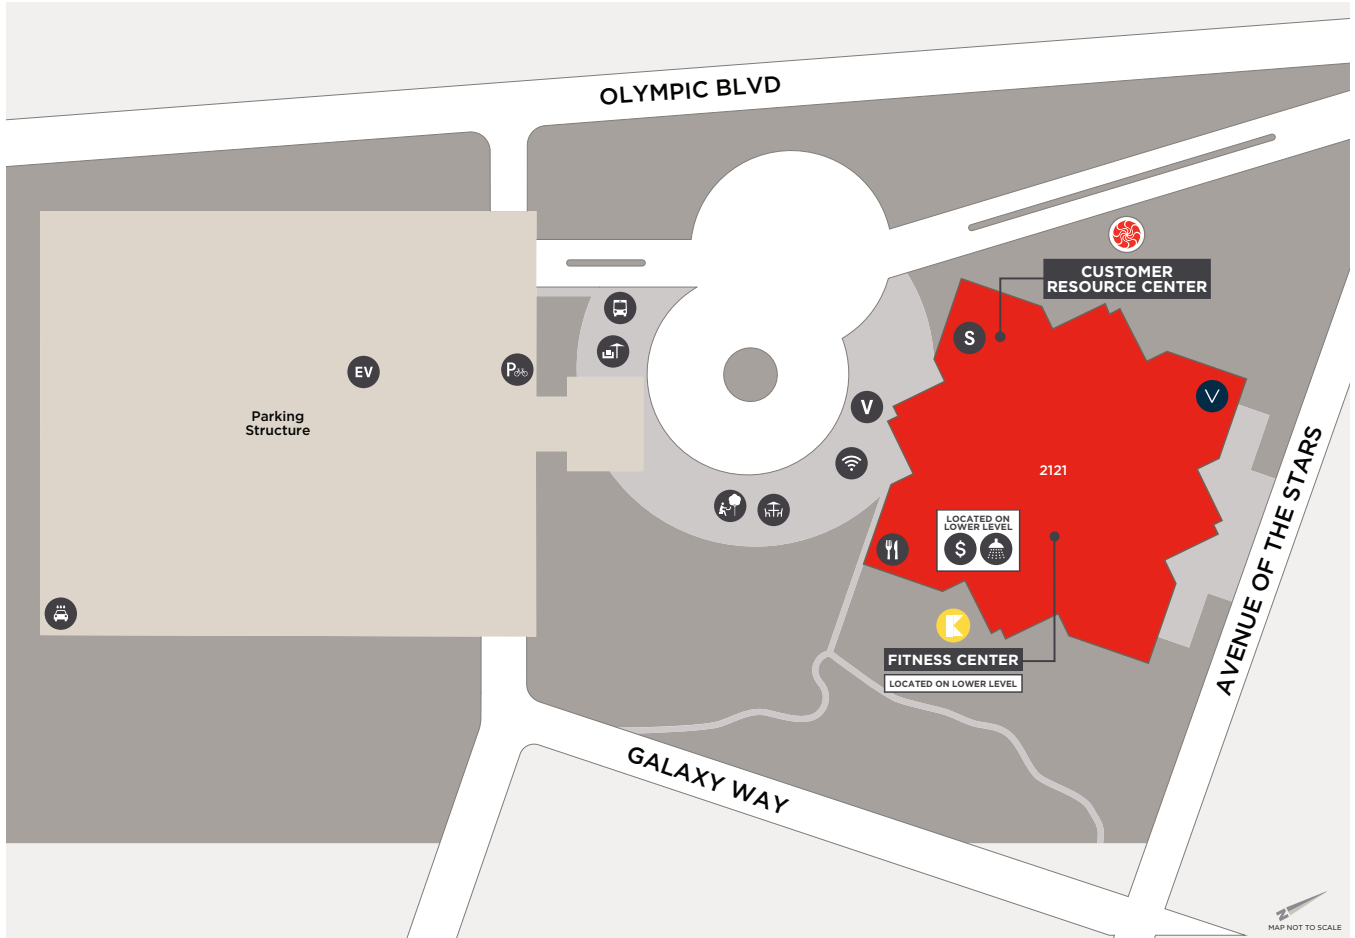

### EV Charging

Available on the P-5 level of the parking structure.

# AMENITIES

/ 2121 Avenue of the Stars, Los Angeles, CA 90067

- ATM
- Auto Detail
- Bike Parking
- Café
- Dining Terrace
- EV Charging
- Outdoor Workspace
- Outdoor Seating
- Security
- Showers
- Shuttle
- Valet
- Venue Meetings & Events
- WiFi-Enabled Workplace