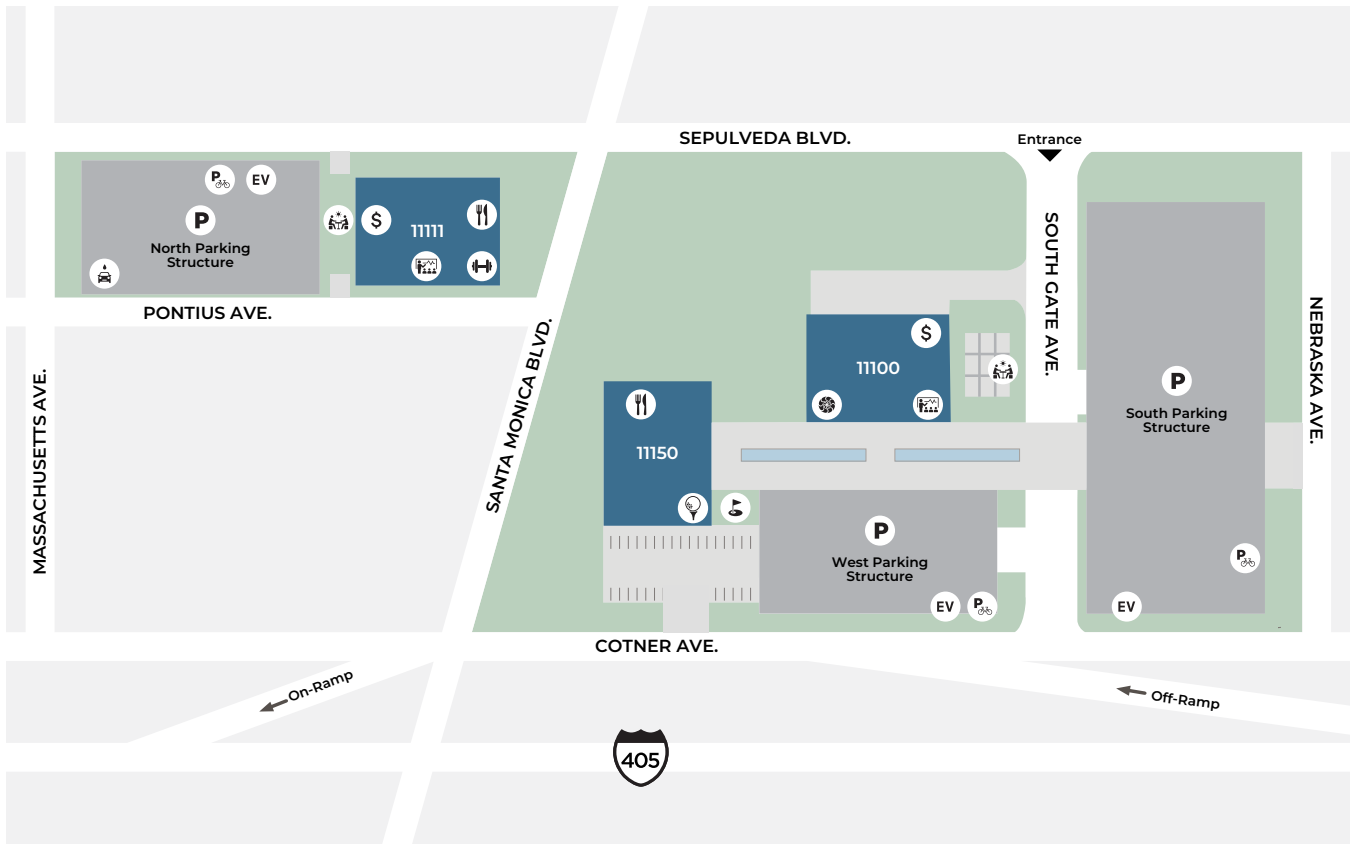

- ATM
- AUTO DETAILING
- BIKE PARKING
- CAFE/ RESTAURANT
- CONFERENCE CENTER
- CUSTOMER RESOURCE CENTER
- EV CHARGING
- FITNESS
- GOLF SIMULATOR
- OUTDOOR WORKSPACE (WIFI-ENABLED)
- PARKING STRUCTURE
- PUTTING GREEN