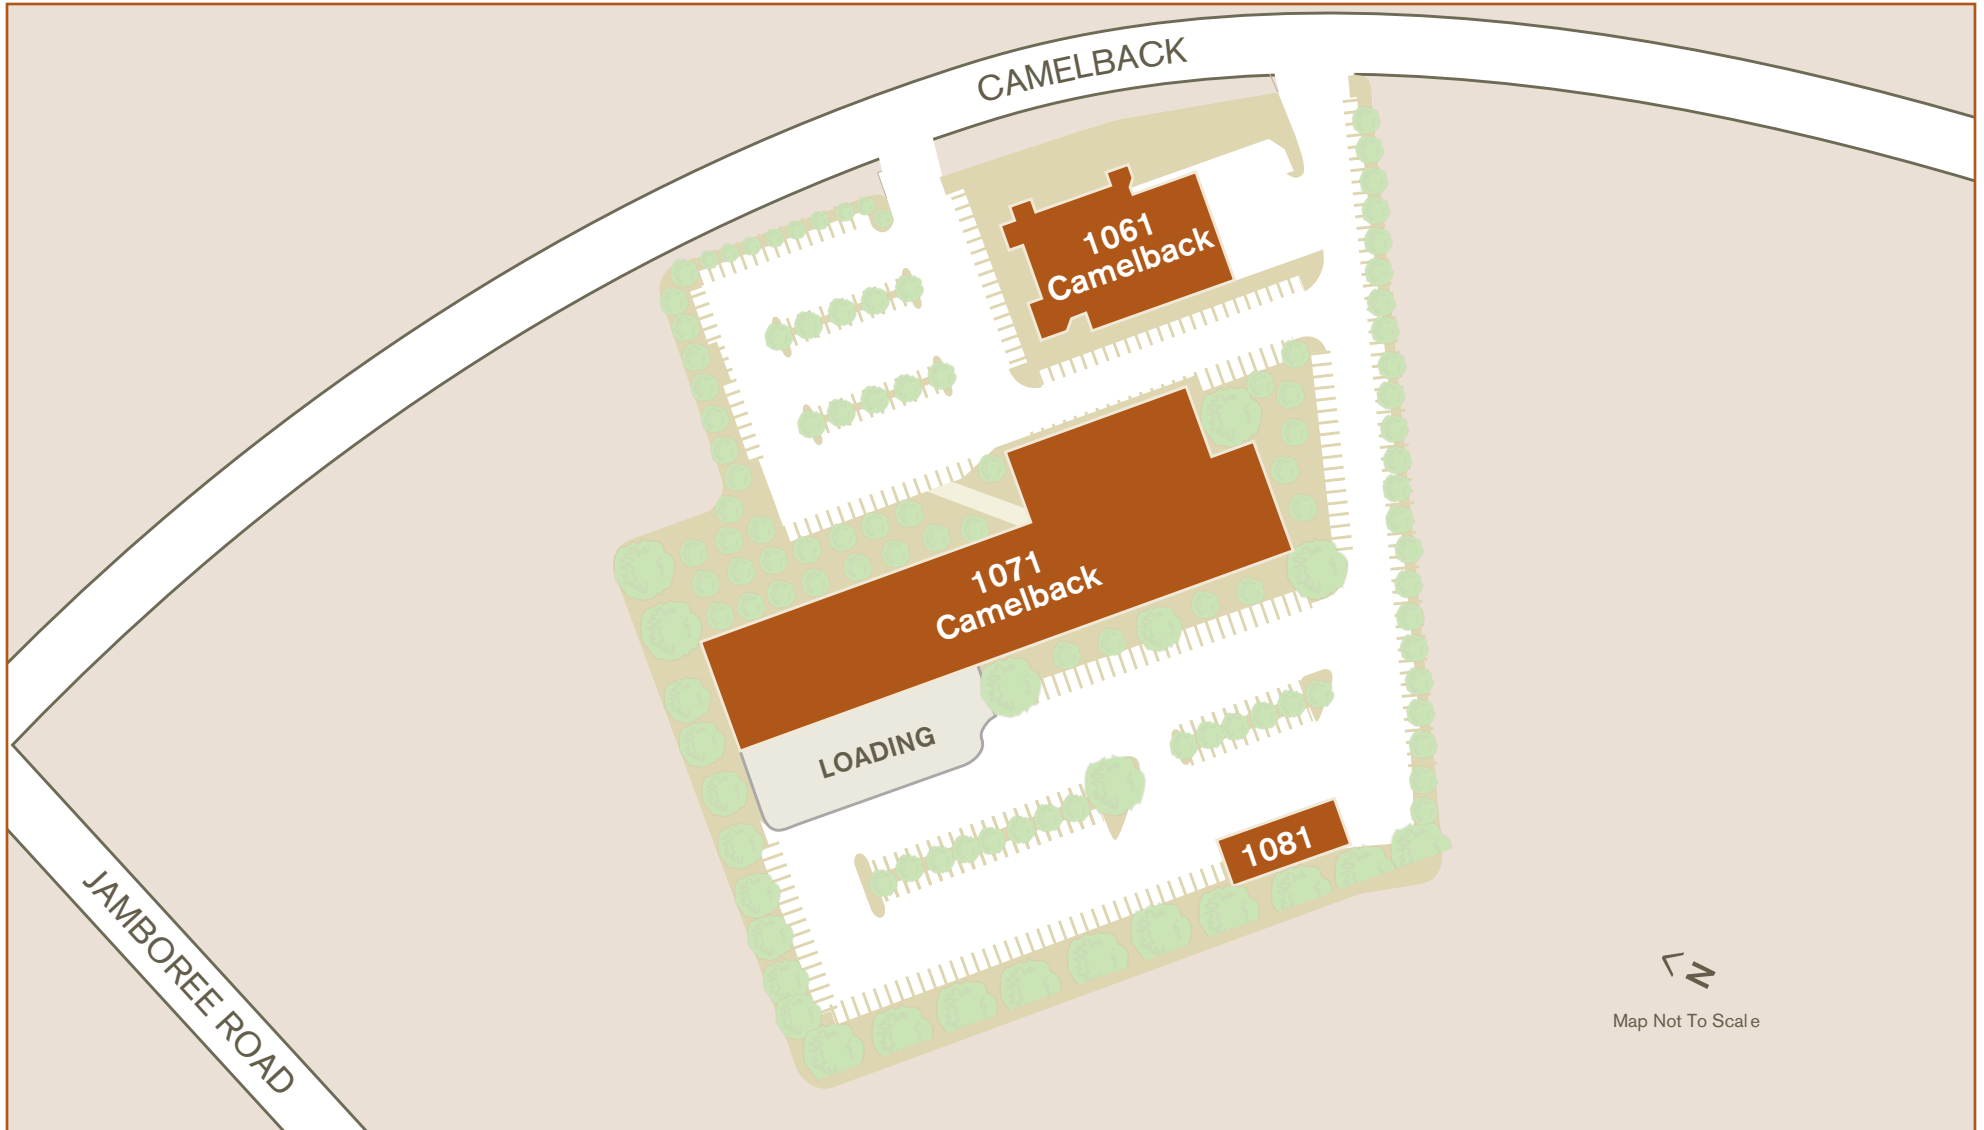

CAMELBACK

NEWPORT BEACH, CALIFORNIA

 **IRVINE COMPANY** | **OFFICE PROPERTIES**
Since 1864

IRVINECOMPANYOFFICE.COM
FOR LEASING INFORMATION, CALL 949.720.2550
111 INNOVATION, IRVINE, CA 92617
©2012 THE IRVINE COMPANY, LLC. | LIC. 01521891