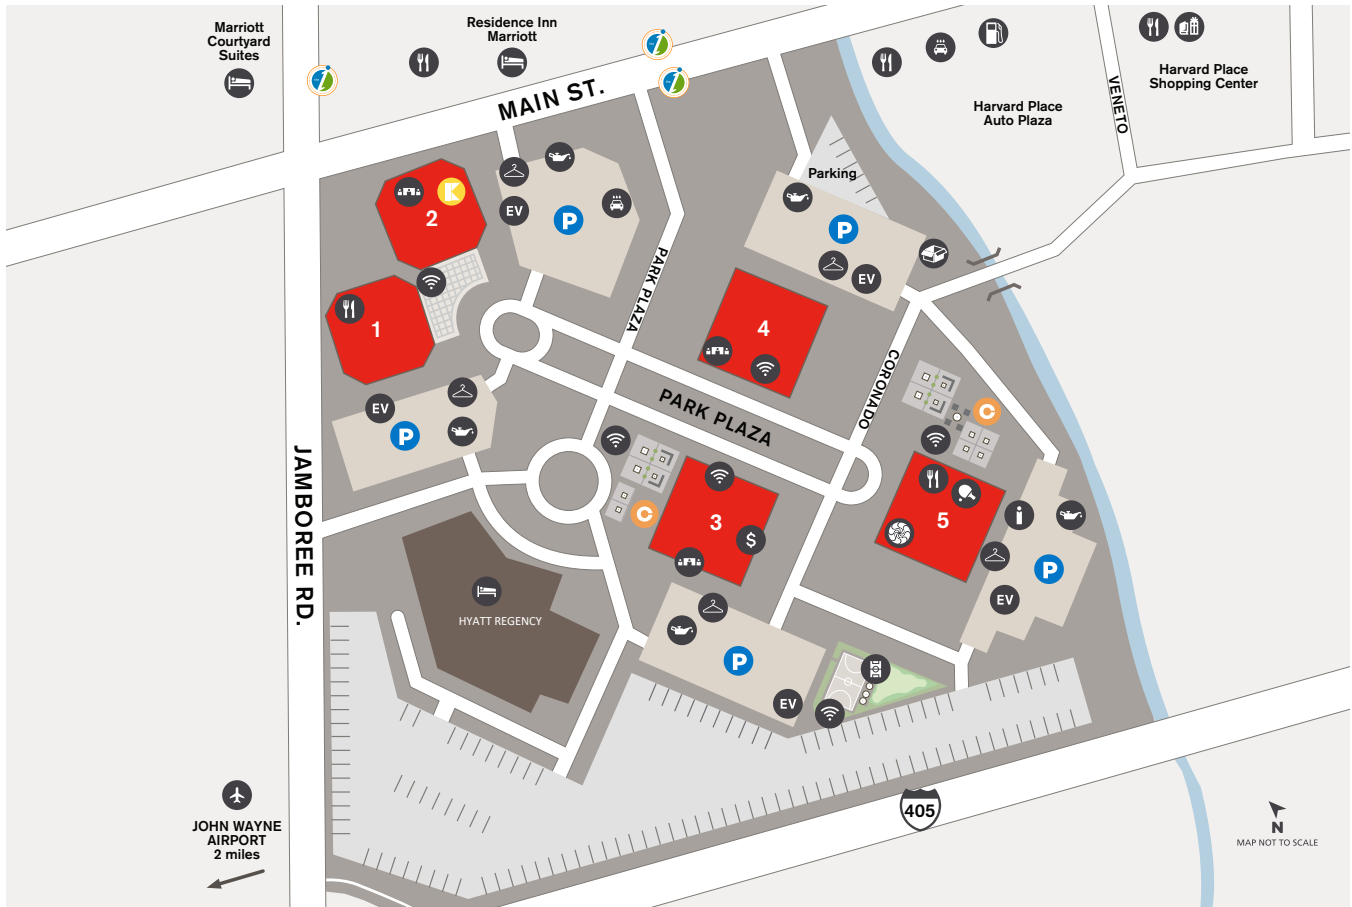

### EV Charging Stations

Locations in each parking structure.

# AMENITIES

JAMBOREE CENTER / 1-5 PARK PLAZA, IRVINE, CA 92614

- ATM
- Auto Detail
- Restaurant or Cafe
- The Commons
- Customer Resource Center
- Venue Meetings & Events
- Dry Cleaning
- EV Charging
- Gas
- Hotel
- iShuttle Stops
- KINETIC® Fitness Center
- Long Term Storage
- The Lounge
- Oil Change Concierge
- Parking Structure
- Parking Office
- Sport Court
- Sundries
- WiFi-Enabled Workplace