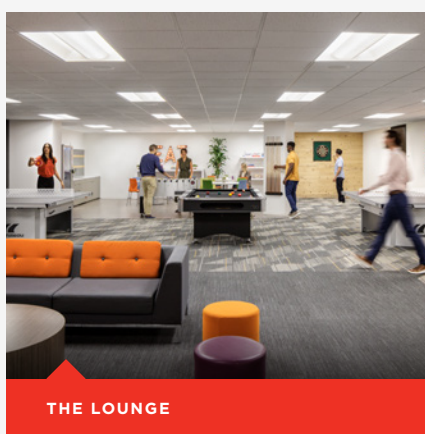

949.720.2550 / IRVINECOMPANYOFFICE.COM