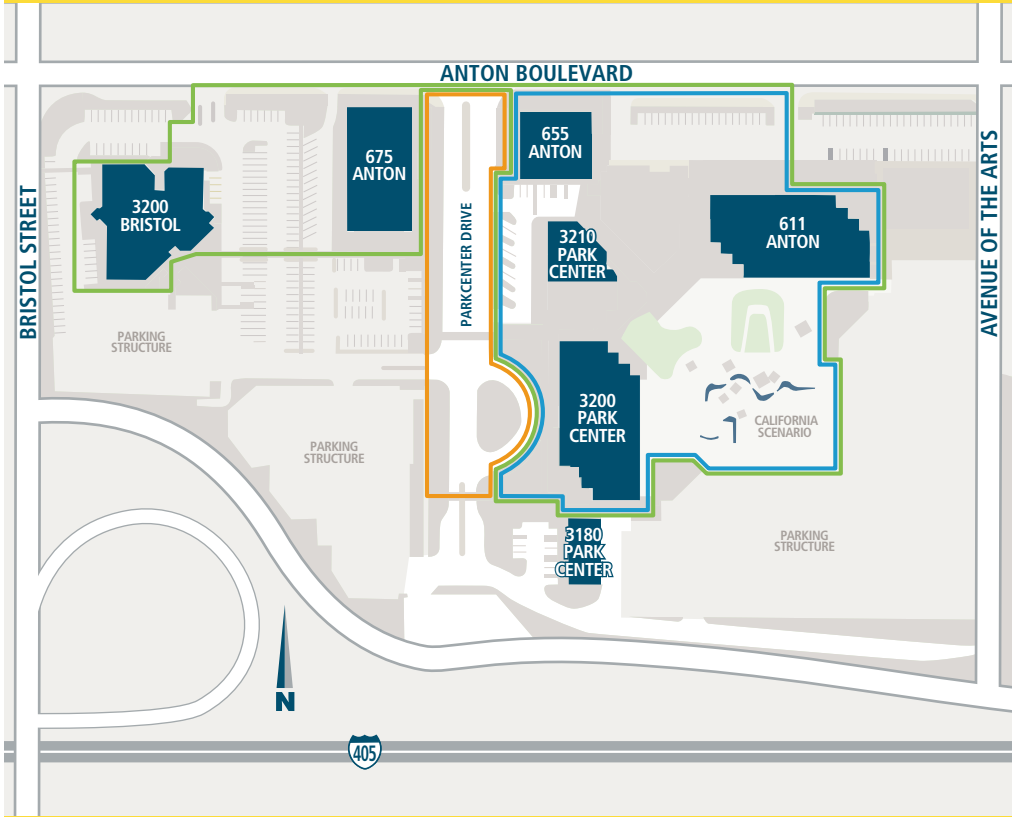

ACTIVATE THE BODY. IGNITE THE MIND.

KINETIC
FUELED BY IRVINE COMPANY

Walking Map – Pacific Arts Plaza

KEY

DISTANCE

- .25 miles
- .40 miles
- 1.0 miles