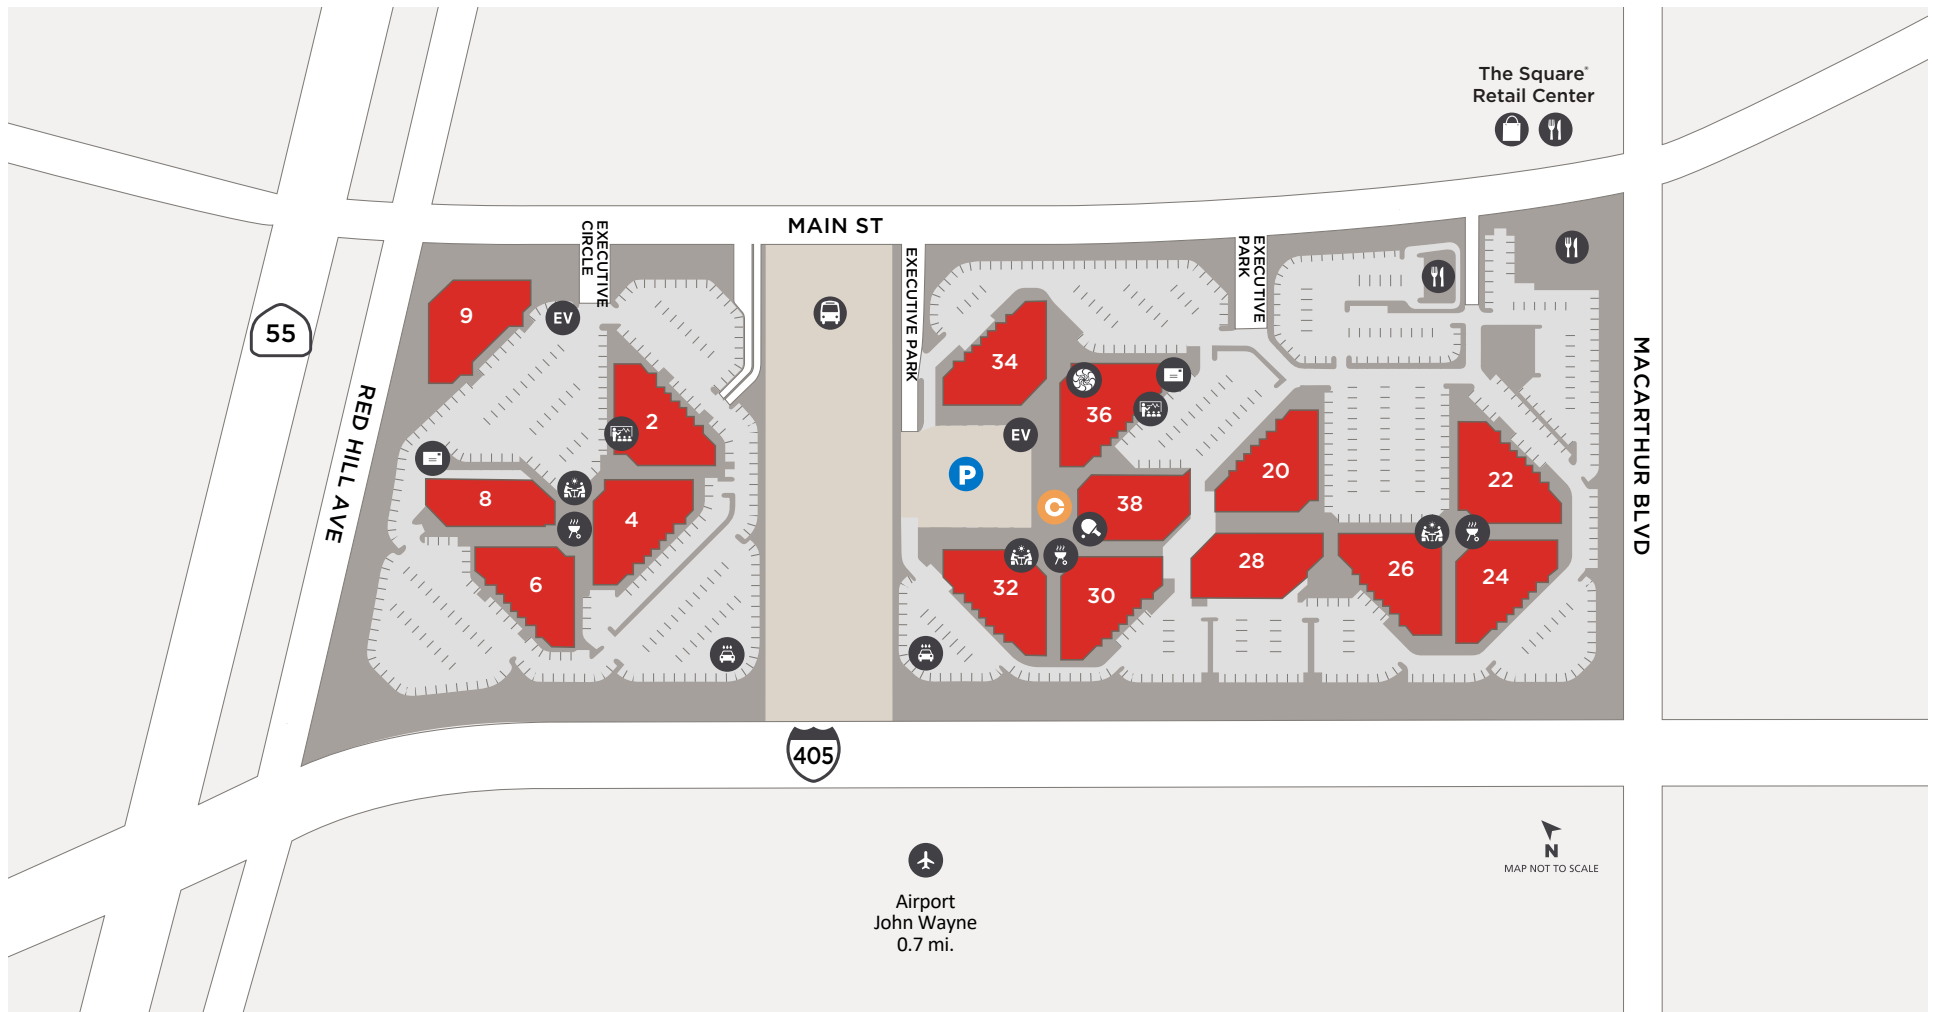

Venture Park | 2-9 EXECUTIVE CIRCLE / 20-38 EXECUTIVE PARK IRVINE, CA 92614

-  Airport
-  Airport Shuttle
-  Auto Detailing*
-  BBQ
-  Customer Resource Center
-  EV Charging
-  Mailbox
-  Restaurant/Cafe
-  Outdoor Workspace (WiFi-Enabled)
-  Parking Structure
-  Shopping
-  The Commons
-  The Lounge
-  Venue Meetings & Events