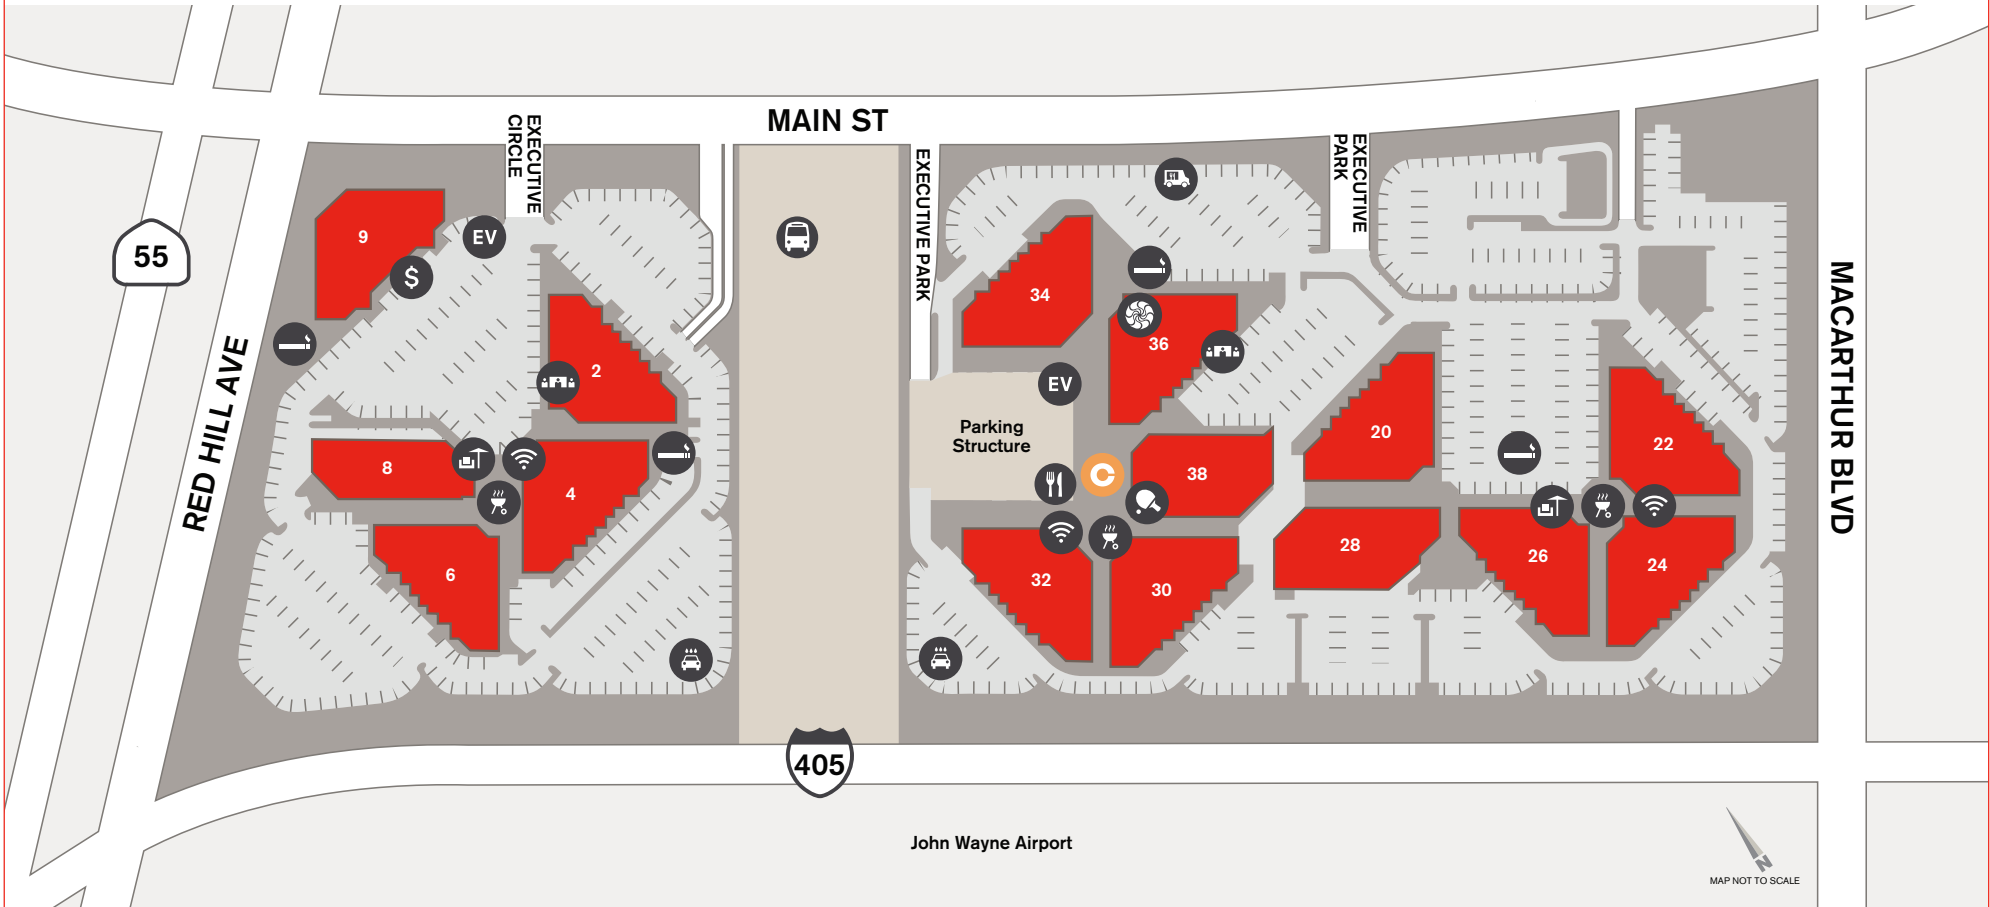

VENTURE PARK

MAP NOT TO SCALE

Airport Shuttle

ATM

Auto Detail

BBQ

The Commons

Customer Resource Center

Conference Center

EV Charging

Mariottis Cafe

Smoking Area

The Lounge

Outdoor Seating

WiFi-Enabled Workplace