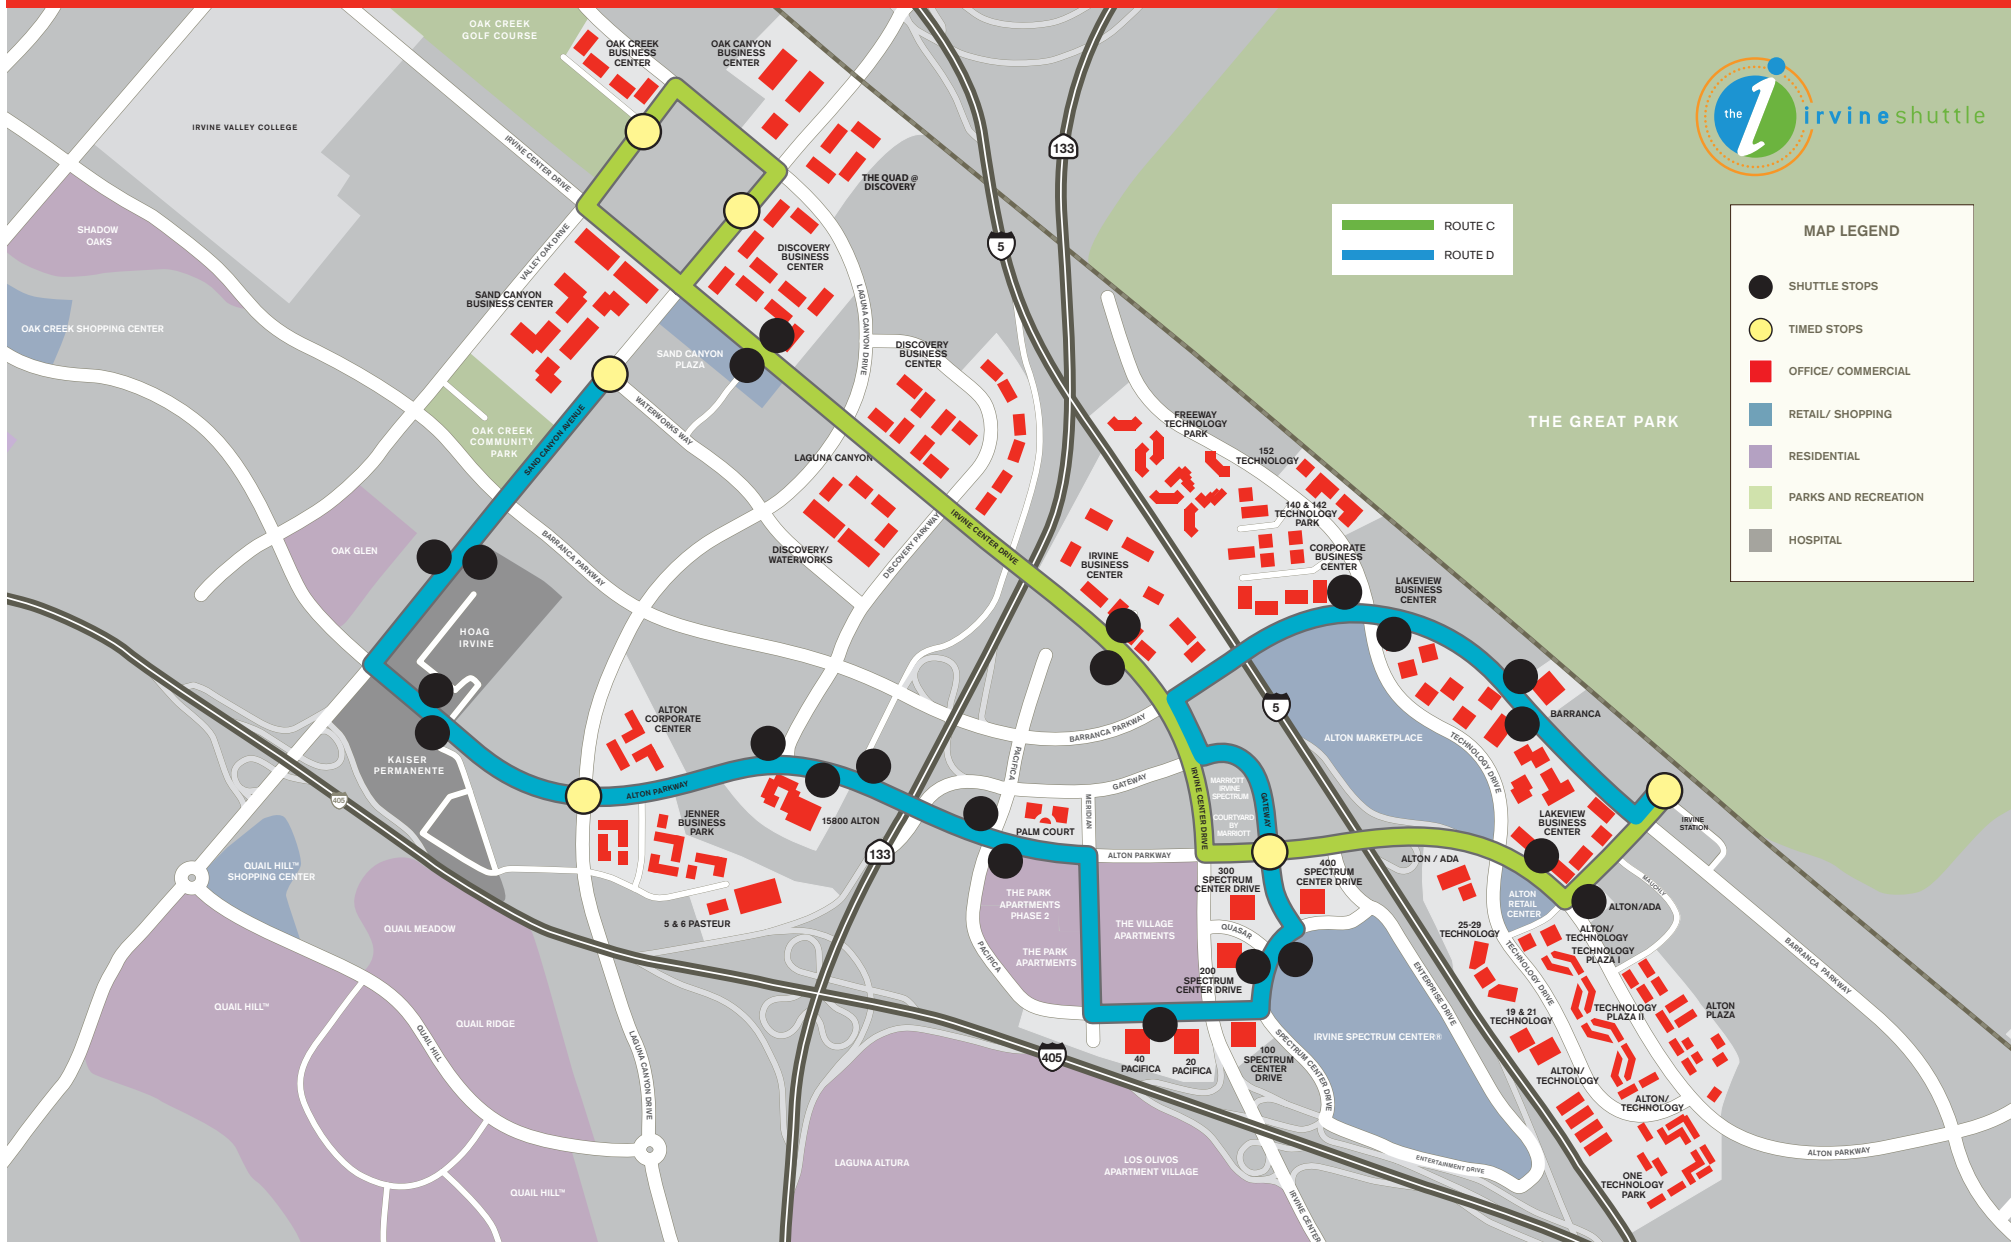

iSHUTTLE COMMUTER ROUTES AND STOPS

IRVINE SPECTRUM®

iSHUTTLE COST IS \$1.00 PER RIDE
 FREE TO RIDERS PRESENTING A METROLINK OR OCTA PASS
 FOR MORE INFORMATION, VISIT IRVINESHUTTLE.NET

IRVINE COMPANY
 IRVINECOMPANYOFFICE.COM