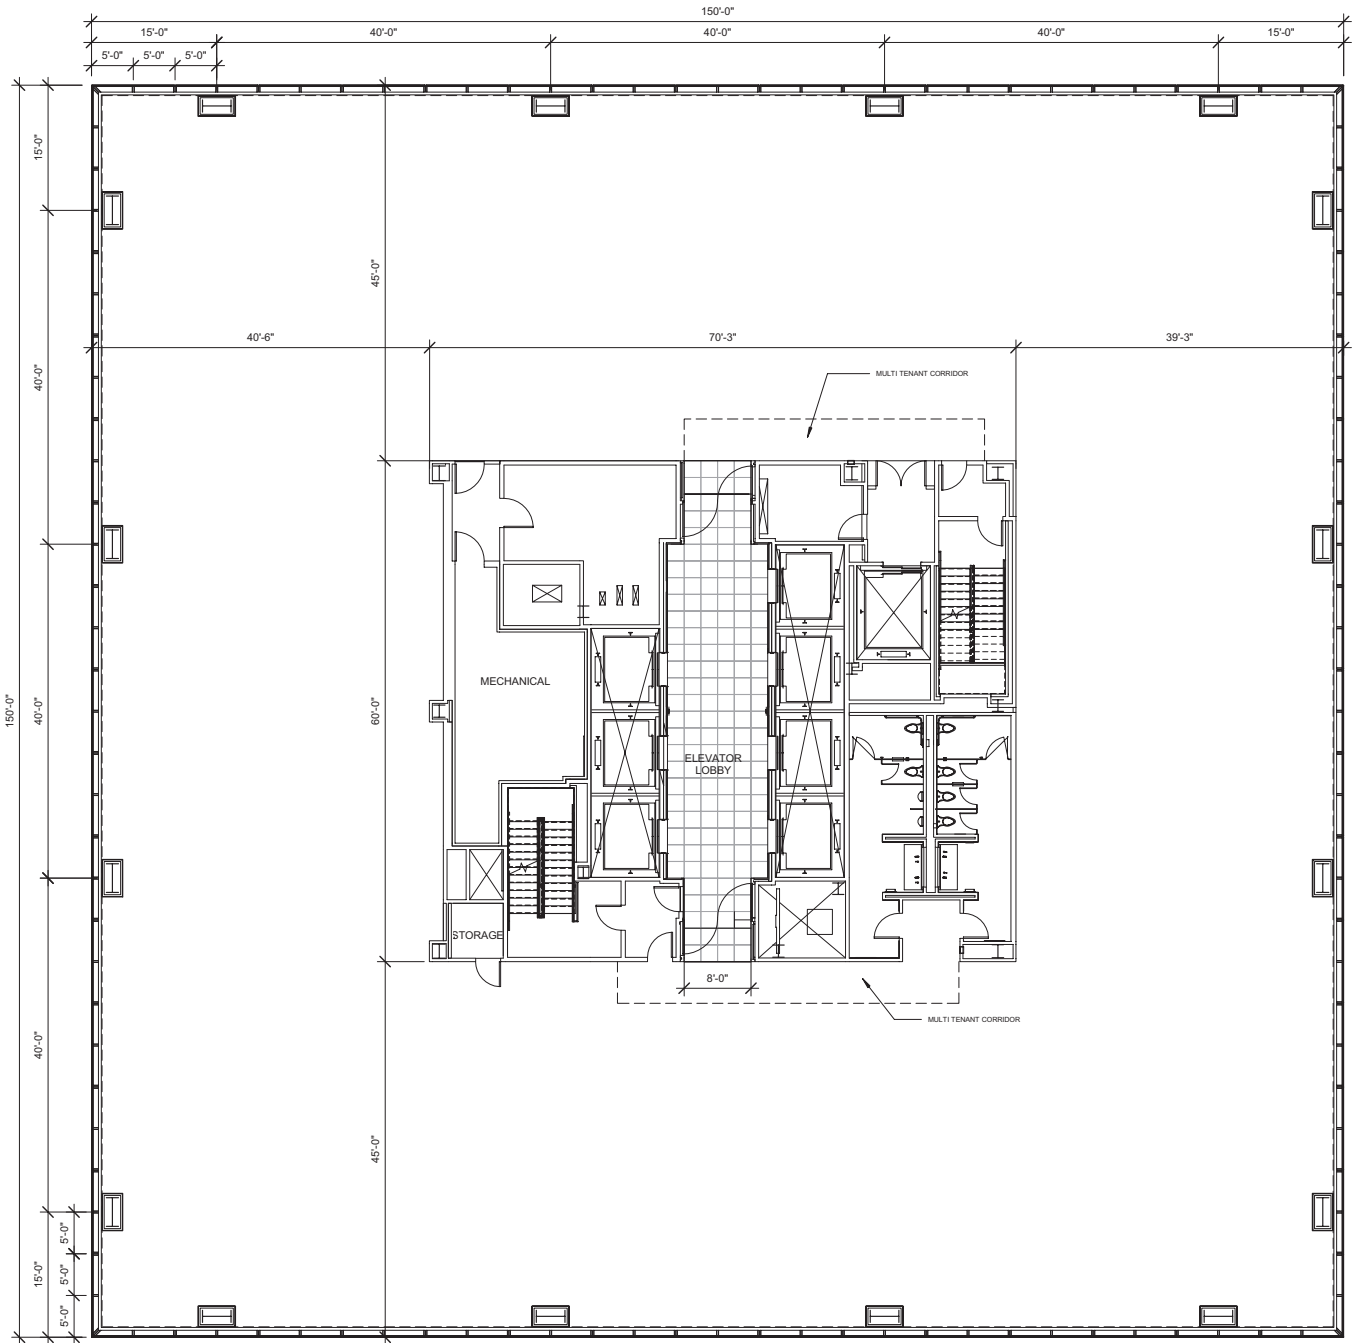

GROUND FLOOR PLATES

400 | SPECTRUM CENTER 

FOR LEASING INFORMATION CALL 949.720.2550
OR VISIT SPECTRUMSKYLINE.COM

TYPICAL FLOOR PLATES

400 | SPECTRUM CENTER 

+/-22,260 SQ. FT.

FOR LEASING INFORMATION CALL 949.720.2550
OR VISIT SPECTRUMSKYLINE.COM