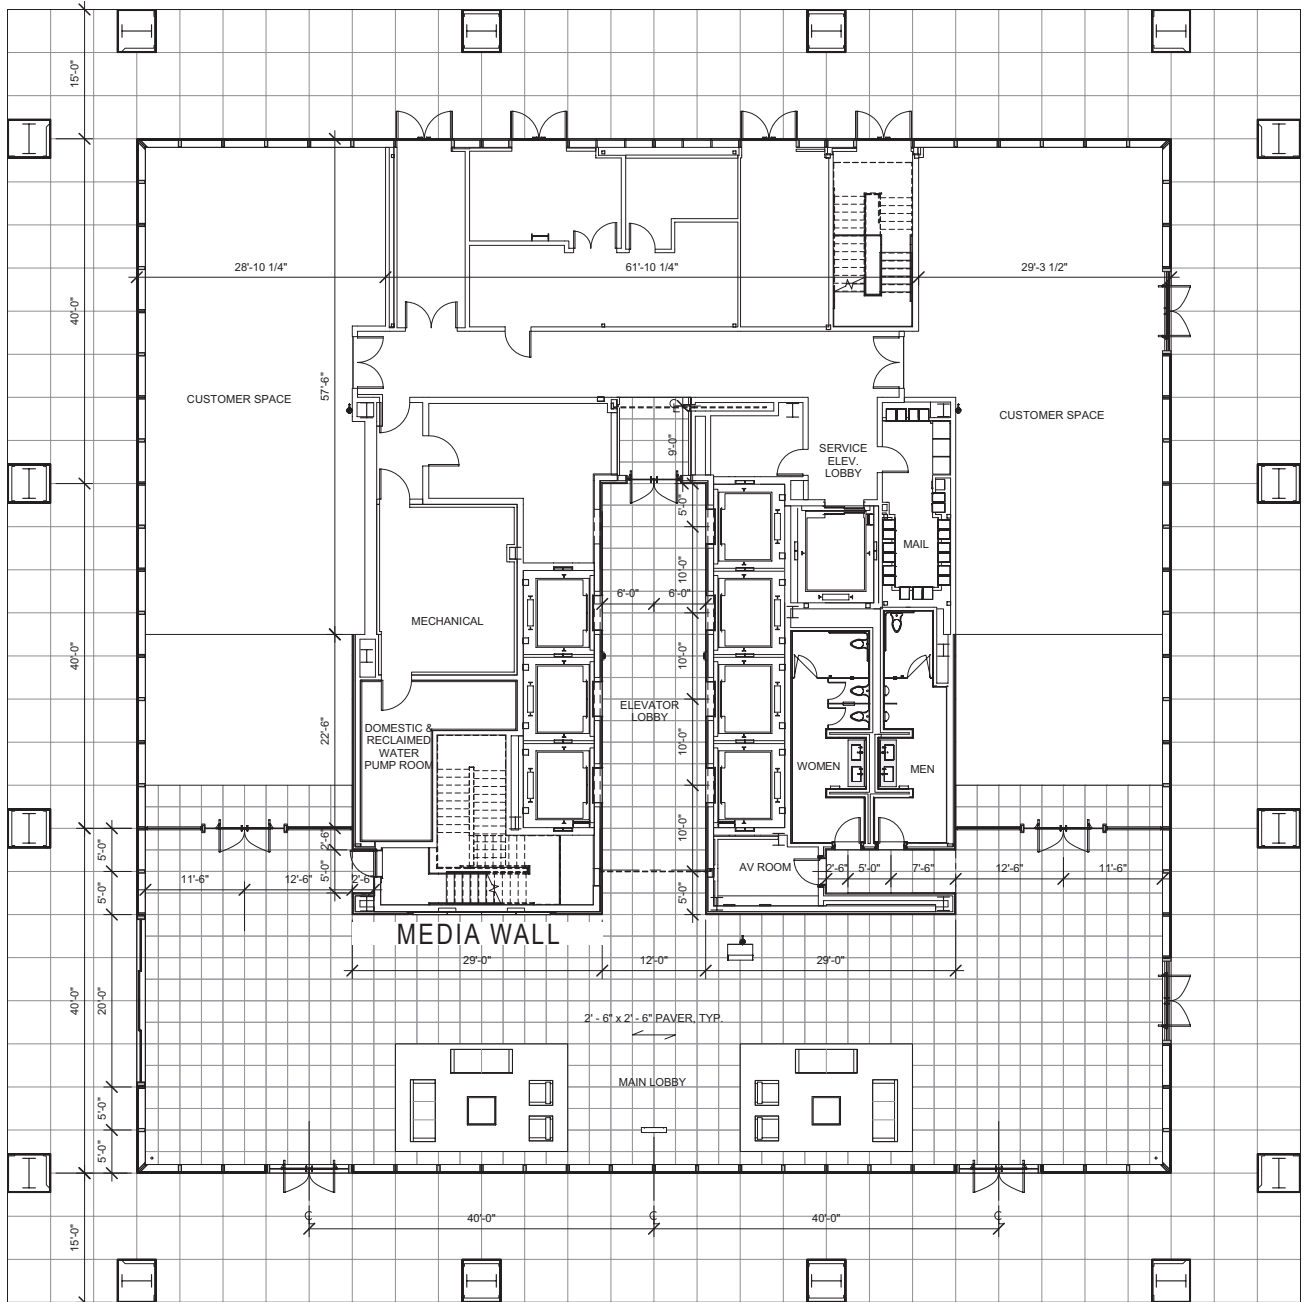

GROUND FLOOR PLATES

400 | SPECTRUM CENTER 

FOR LEASING INFORMATION CALL 949.720.2550
OR VISIT SPECTRUMSKYLINE.COM

TYPICAL FLOOR PLATES

400 | SPECTRUM CENTER 

+/-22,260 SQ. FT.

FOR LEASING INFORMATION CALL 949.720.2550
OR VISIT SPECTRUMSKYLINE.COM