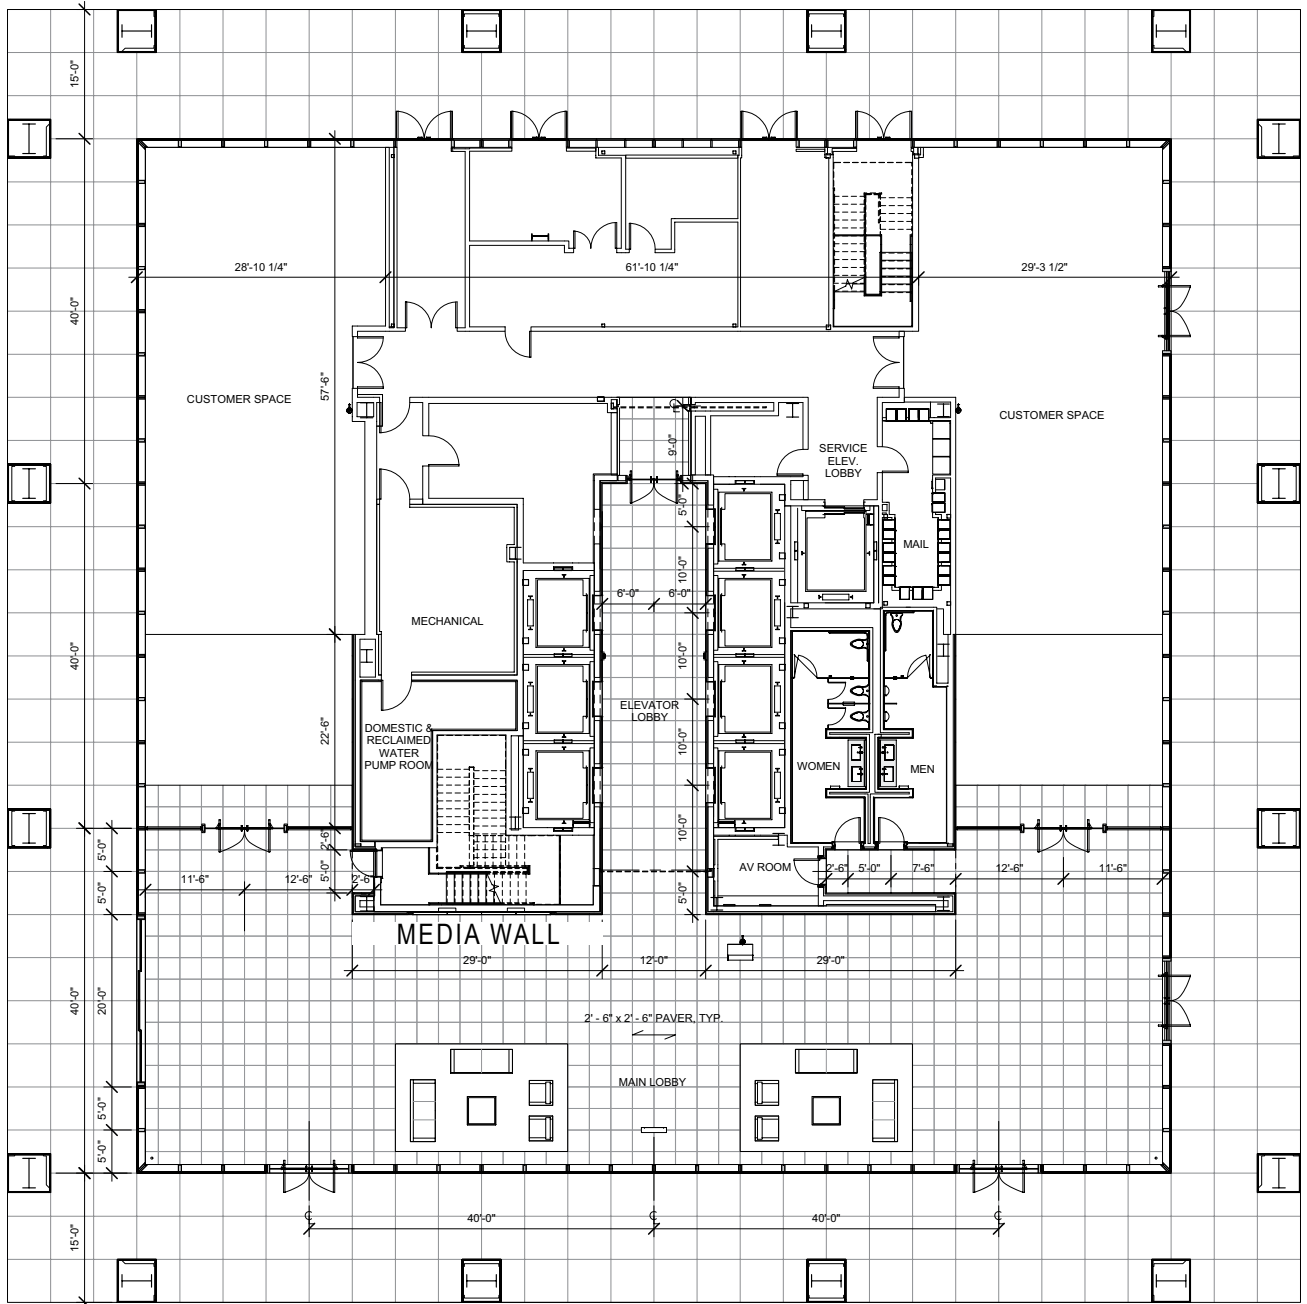

# GROUND FLOOR PLATES

**400** | SPECTRUM CENTER 

FOR LEASING INFORMATION CALL 949.423.6864  
OR VISIT [SPECTRUMSKYLINE.COM](http://SPECTRUMSKYLINE.COM)

# TYPICAL FLOOR PLATES

**400** | SPECTRUM CENTER 

**+/-22,260 SQ. FT.**

FOR LEASING INFORMATION CALL 949.423.6864  
OR VISIT [SPECTRUMSKYLINE.COM](http://SPECTRUMSKYLINE.COM)

 **IRVINE COMPANY**