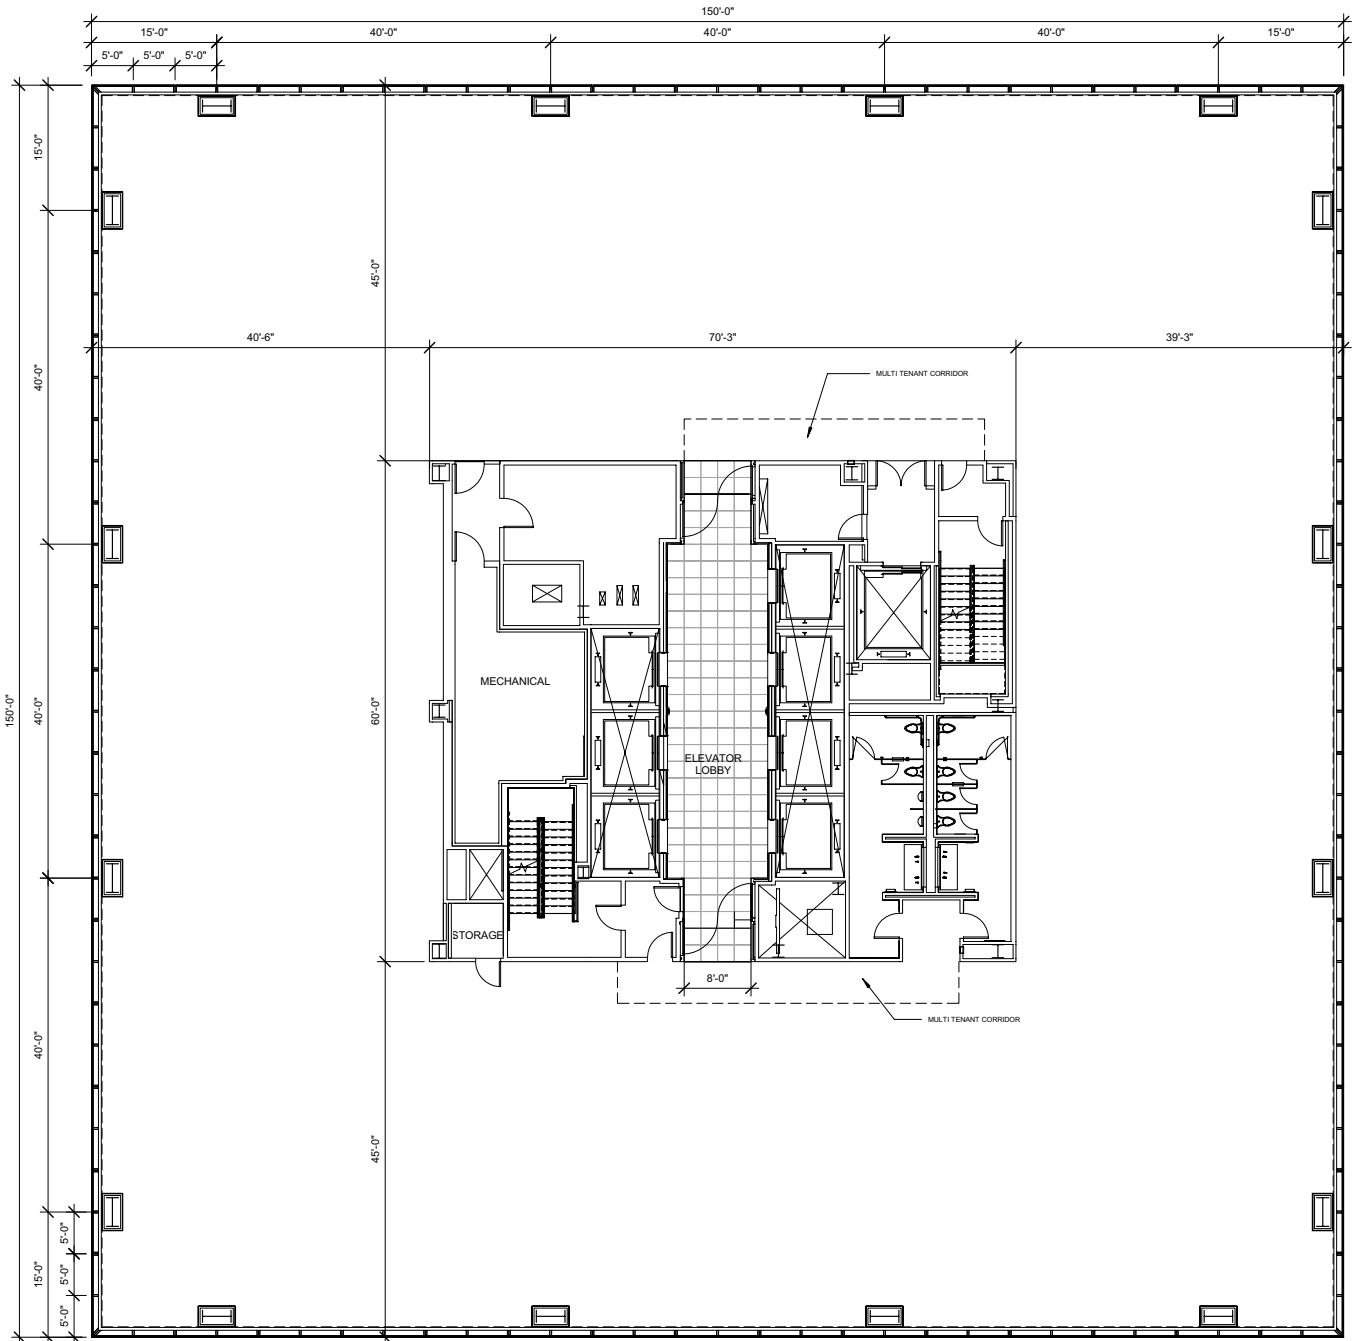

# GROUND FLOOR PLATES

**400** | SPECTRUM CENTER 

FOR LEASING INFORMATION CALL 949.423.6864  
OR VISIT [SPECTRUMSKYLINE.COM](http://SPECTRUMSKYLINE.COM)

# TYPICAL FLOOR PLATES

**400** | SPECTRUM CENTER 

**+/-22,260 SQ. FT.**

FOR LEASING INFORMATION CALL 949.423.6864  
OR VISIT [SPECTRUMSKYLINE.COM](http://SPECTRUMSKYLINE.COM)

 **IRVINE COMPANY**