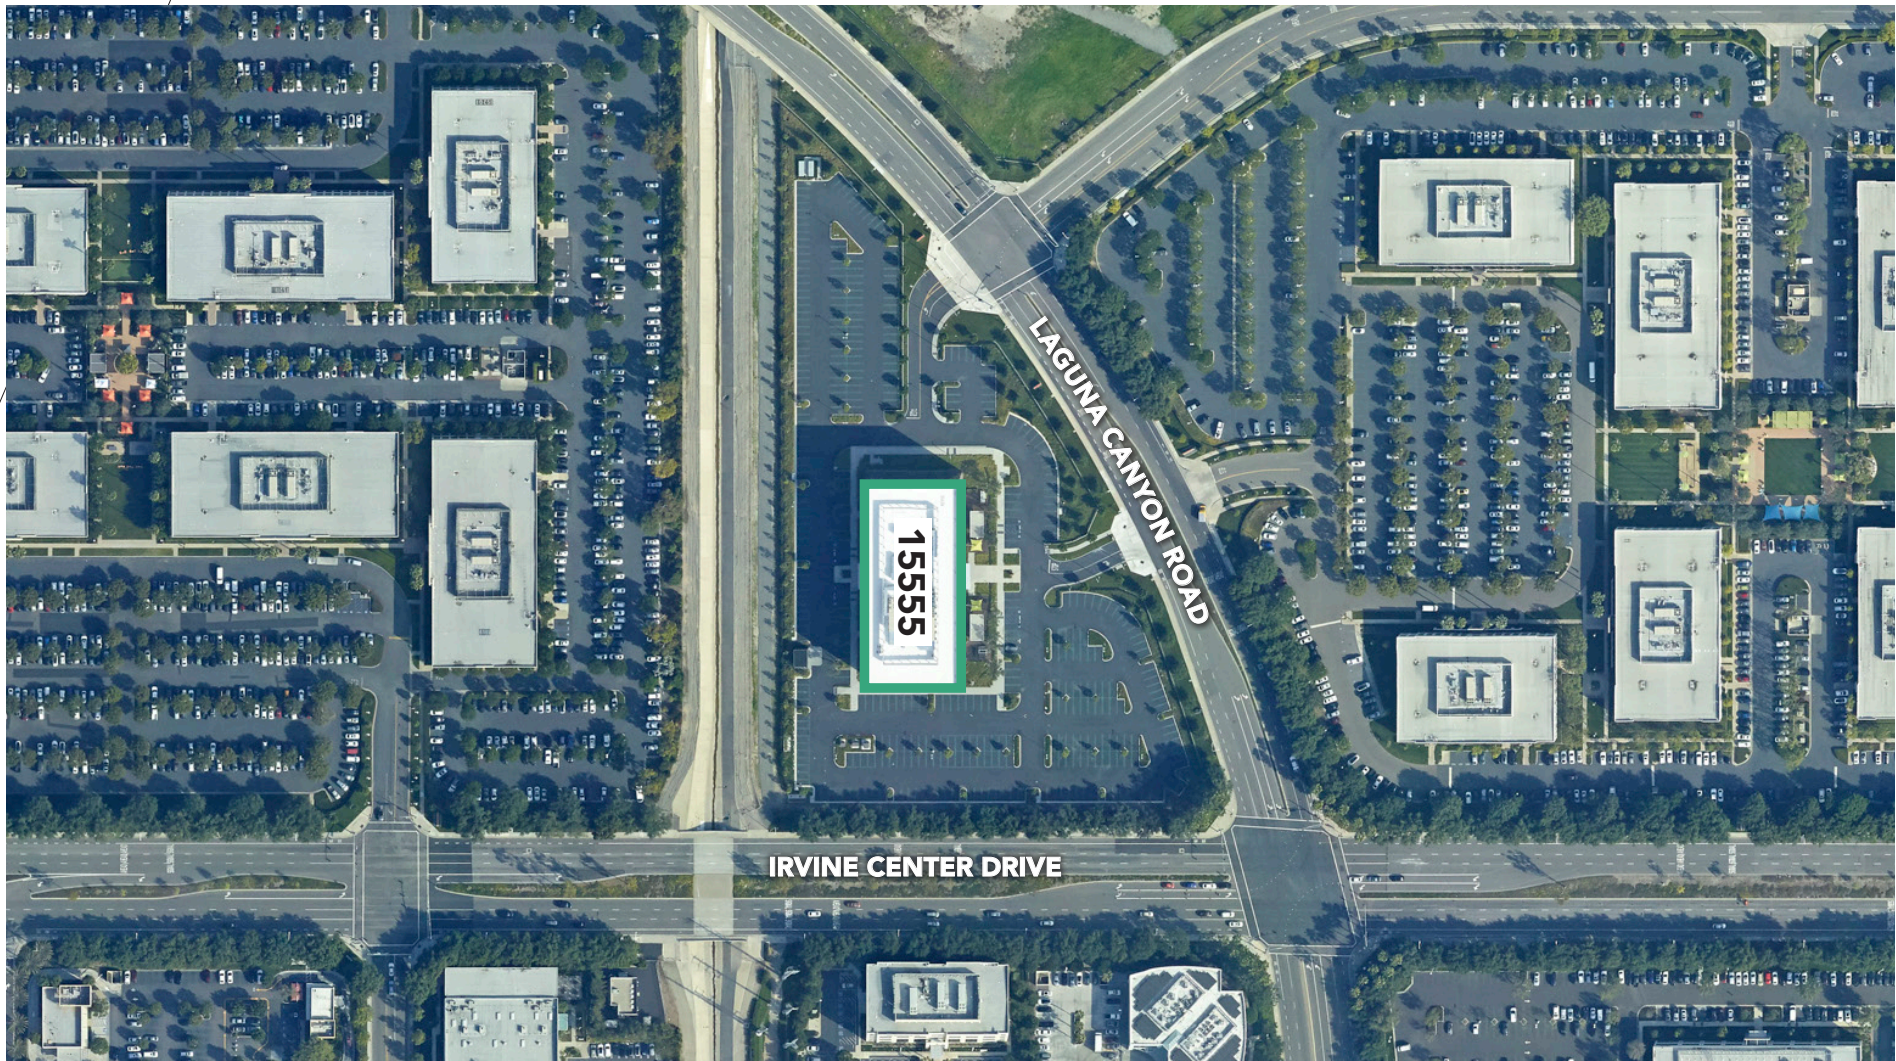

# 15555 Laguna Canyon Site Map

DISCOVERY PARK

FOR LEASING INFORMATION

Call 949.720.2550 or visit [www.OfficeAtDiscoveryPark.com](http://www.OfficeAtDiscoveryPark.com)

©2021 Irvine Management Company. All rights reserved. All properties are offered for lease through Irvine Management Company, a licensed real estate broker DRE LIC. #02041810. The information in these materials has been obtained from various sources. While we believe the information to be reliable, neither the Irvine Company nor Irvine Management Company makes any representation or warranty as to the accuracy or completeness of such data and it should be independently verified by prospective tenants. The Irvine Company is a registered trademark of Irvine Management Company.