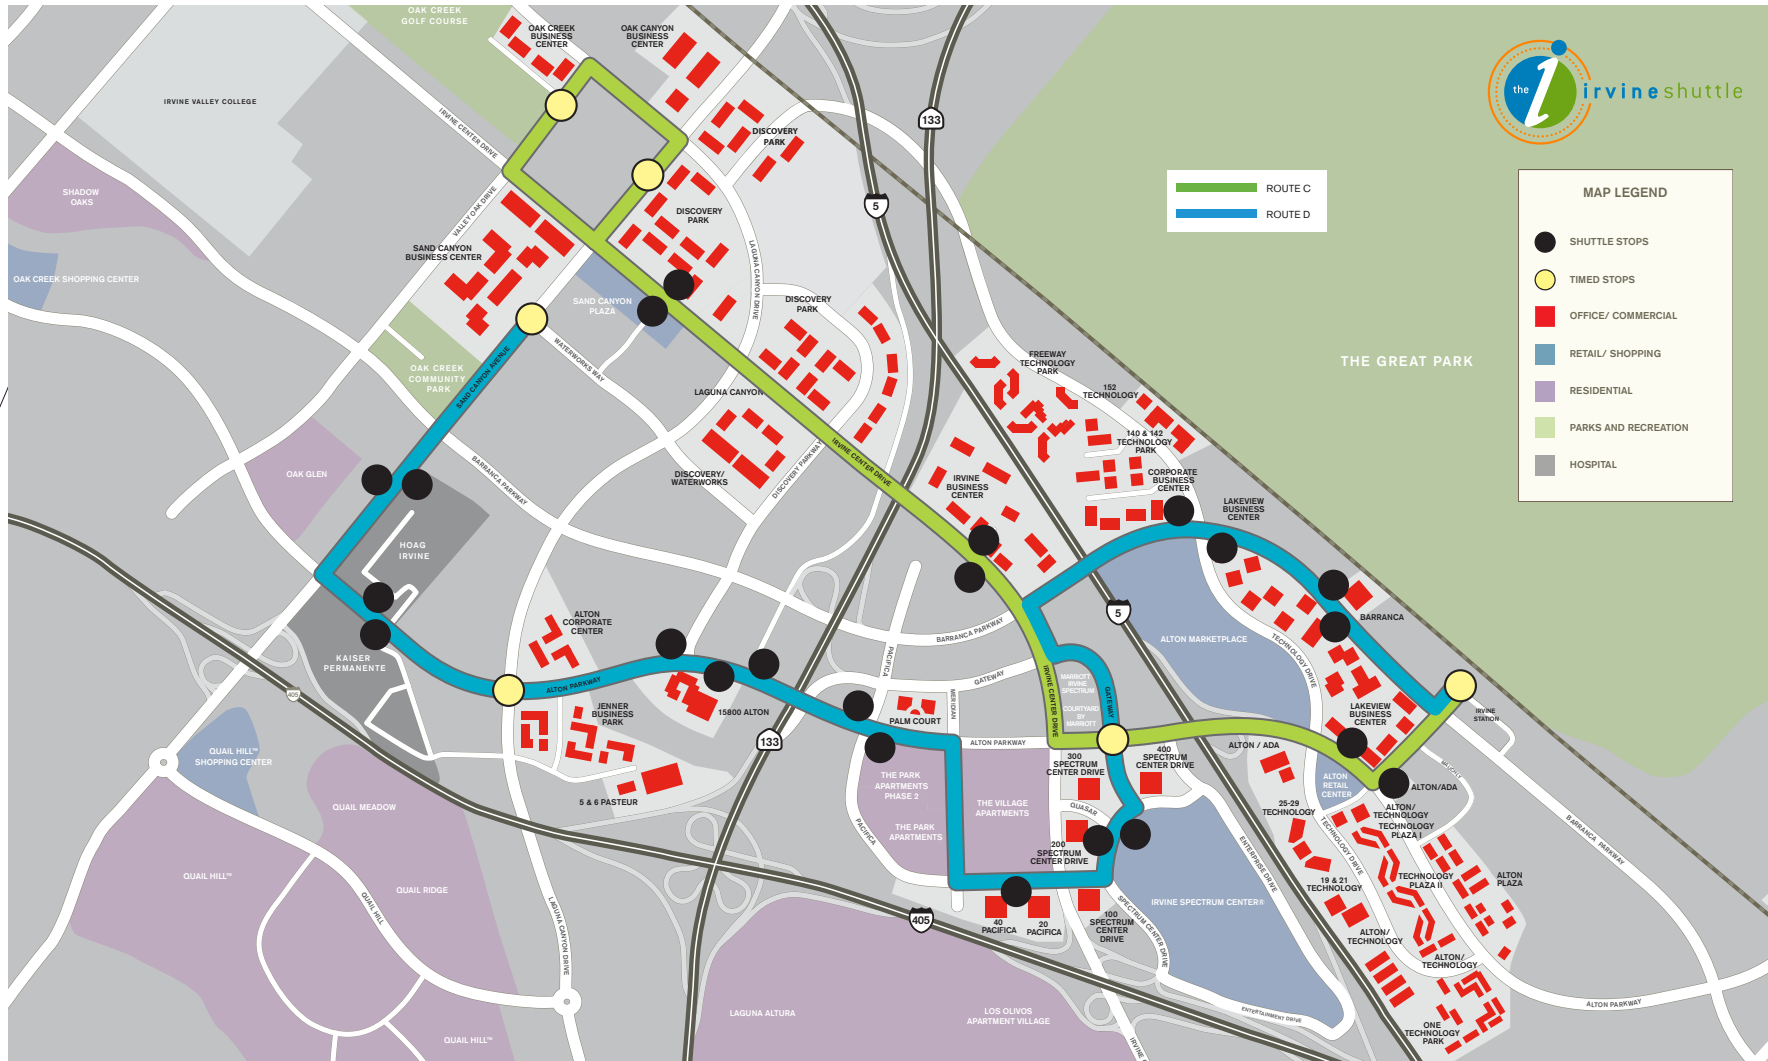

# iShuttle Commuter Map

FOR LEASING INFORMATION

Call 949.720.2550 or visit [www.OfficeAtDiscoveryPark.com](http://www.OfficeAtDiscoveryPark.com)

©2021 Irvine Management Company. All rights reserved. All properties are offered for lease through Irvine Management Company, a licensed real estate broker DRE LIC. #02041810. The information in these materials has been obtained from various sources. While we believe the information to be reliable, neither the Irvine Company nor Irvine Management Company makes any representation or warranty as to the accuracy or completeness of such data and it should be independently verified by prospective tenants. The Irvine Company is a registered trademark of Irvine Management Company.