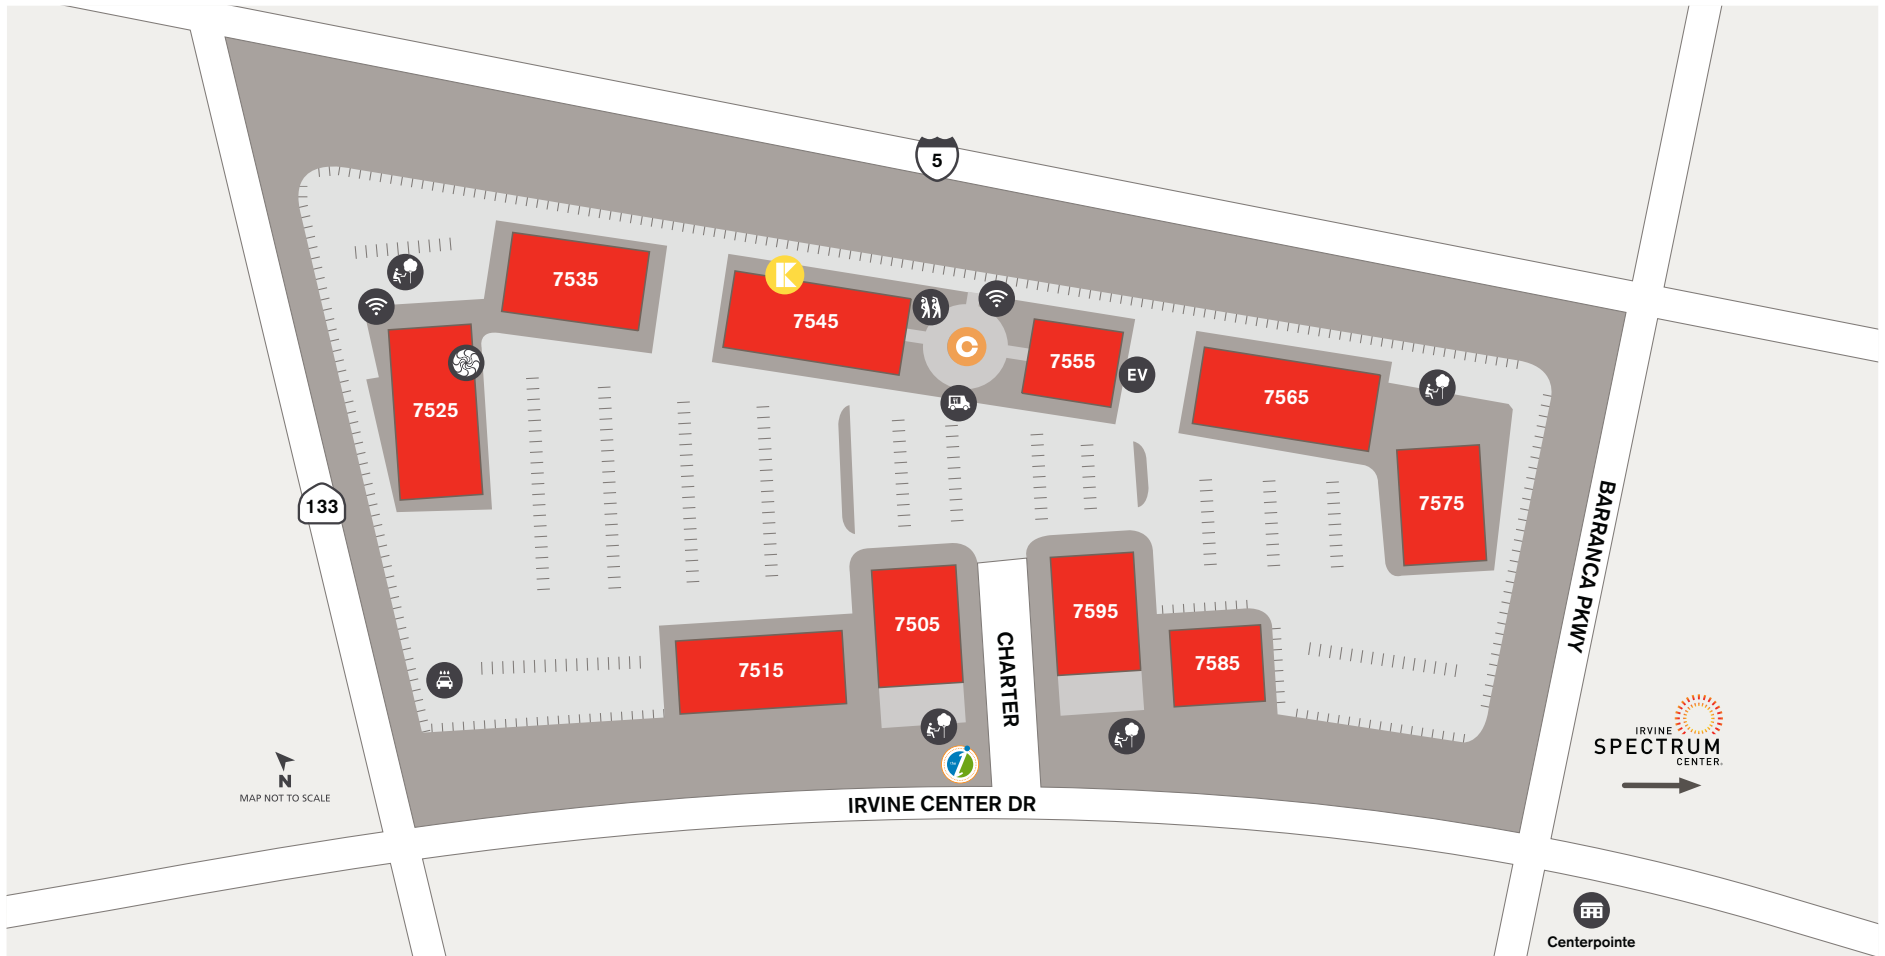

Irvine Business Center

IRVINE SPECTRUM

- 
 Apartments
- 
 Auto Detail*
- 
 Customer Resource Center
- 
 EV Charging
- 
 Food Truck*
- 
 iShuttle Stop
- 
 KINETIC® Fitness Center
- 
 Outdoor Workspace
- 
 The Commons
- 
 WiFi-Enabled Workplace
- 
 Yoga*