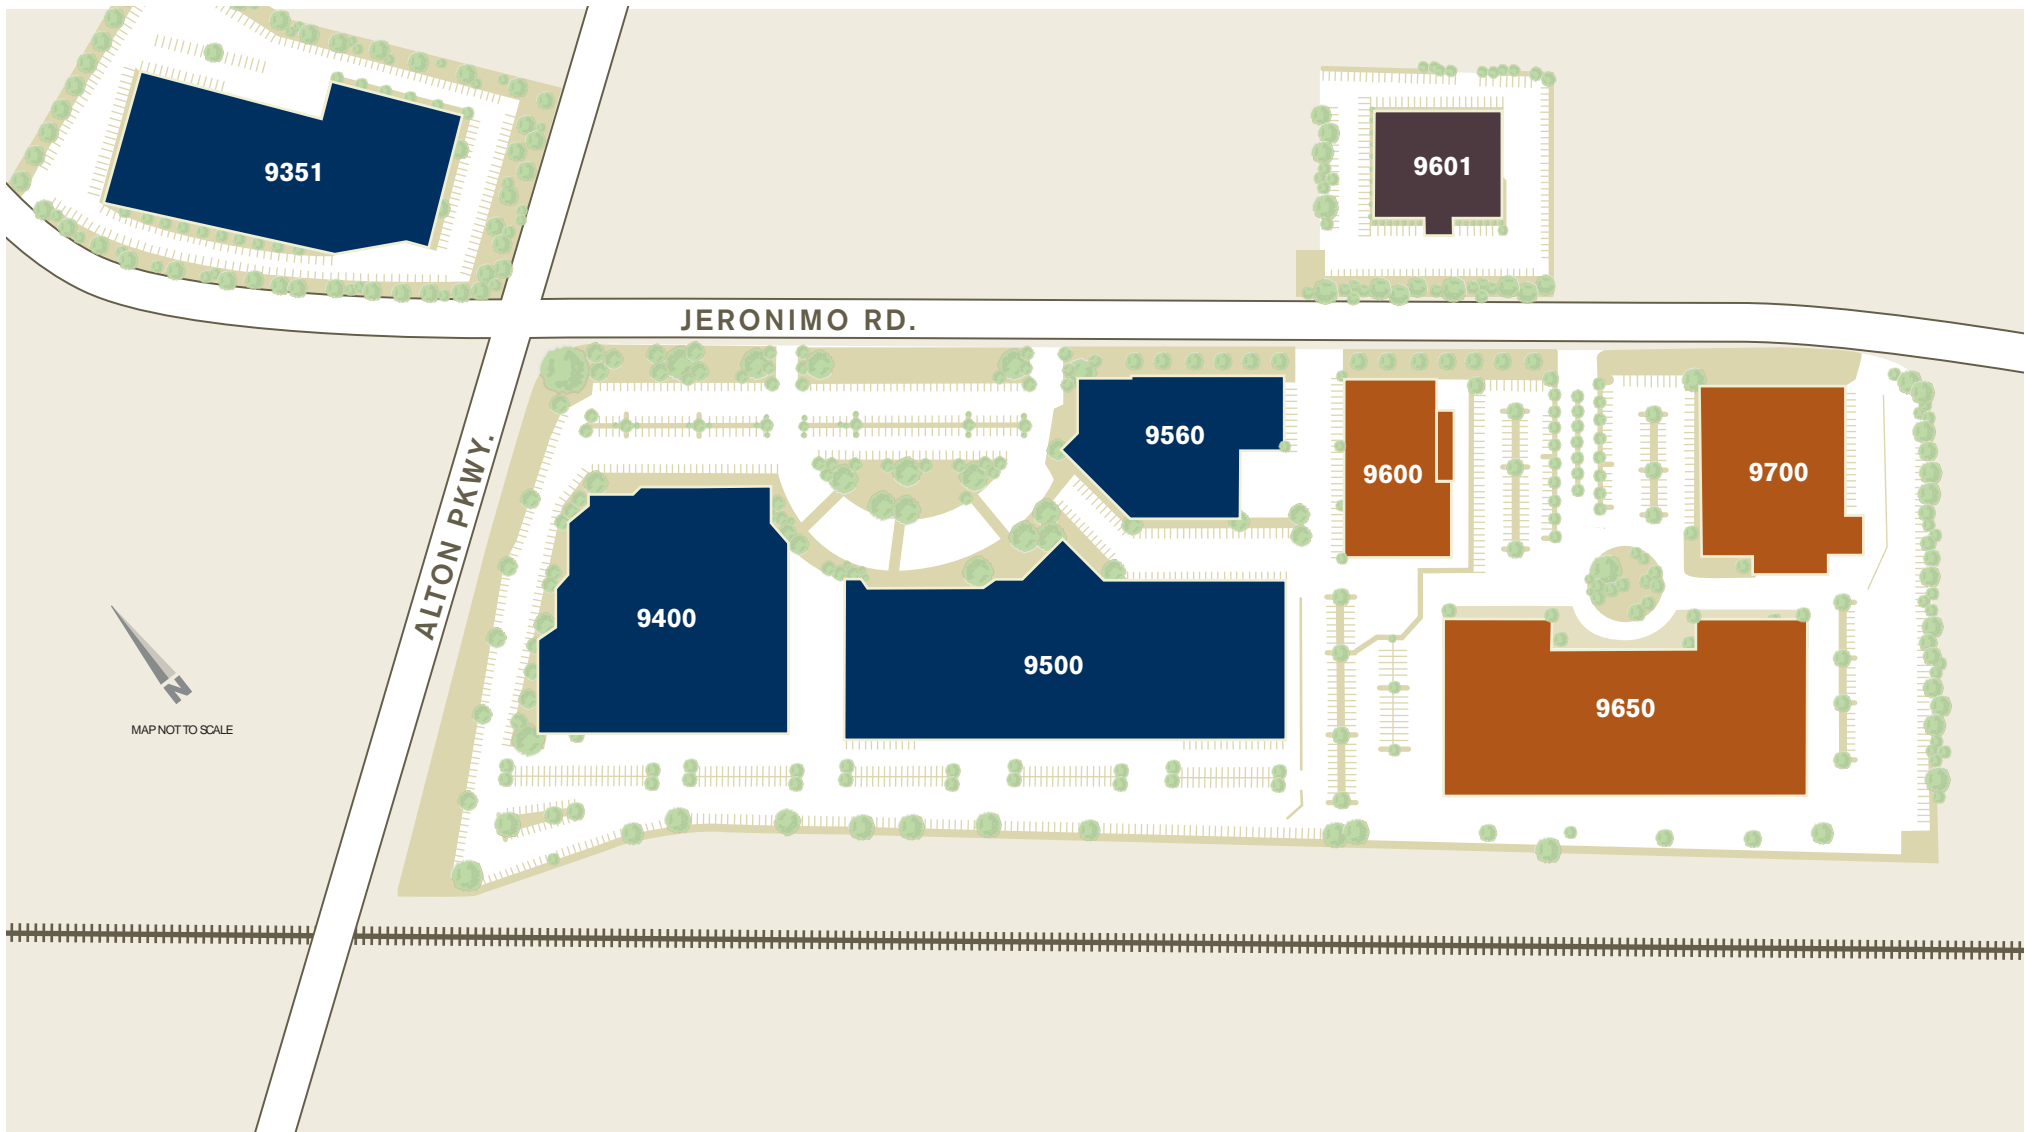

JERONIMO BUSINESS PARKS

IRVINE

-  Alton/Jeronimo Business Park
-  Jeronimo 5&6
-  9601 Jeronimo

 **IRVINE COMPANY** | **OFFICE PROPERTIES**
Since 1864

111 INNOVATION DRIVE, IRVINE, CA 92617
PHONE 949.720.2550 | FAX 949.721.1125
IRVINEOFFICE.COM | LIC. 0152189
©2010 The Irvine Company, LLC.