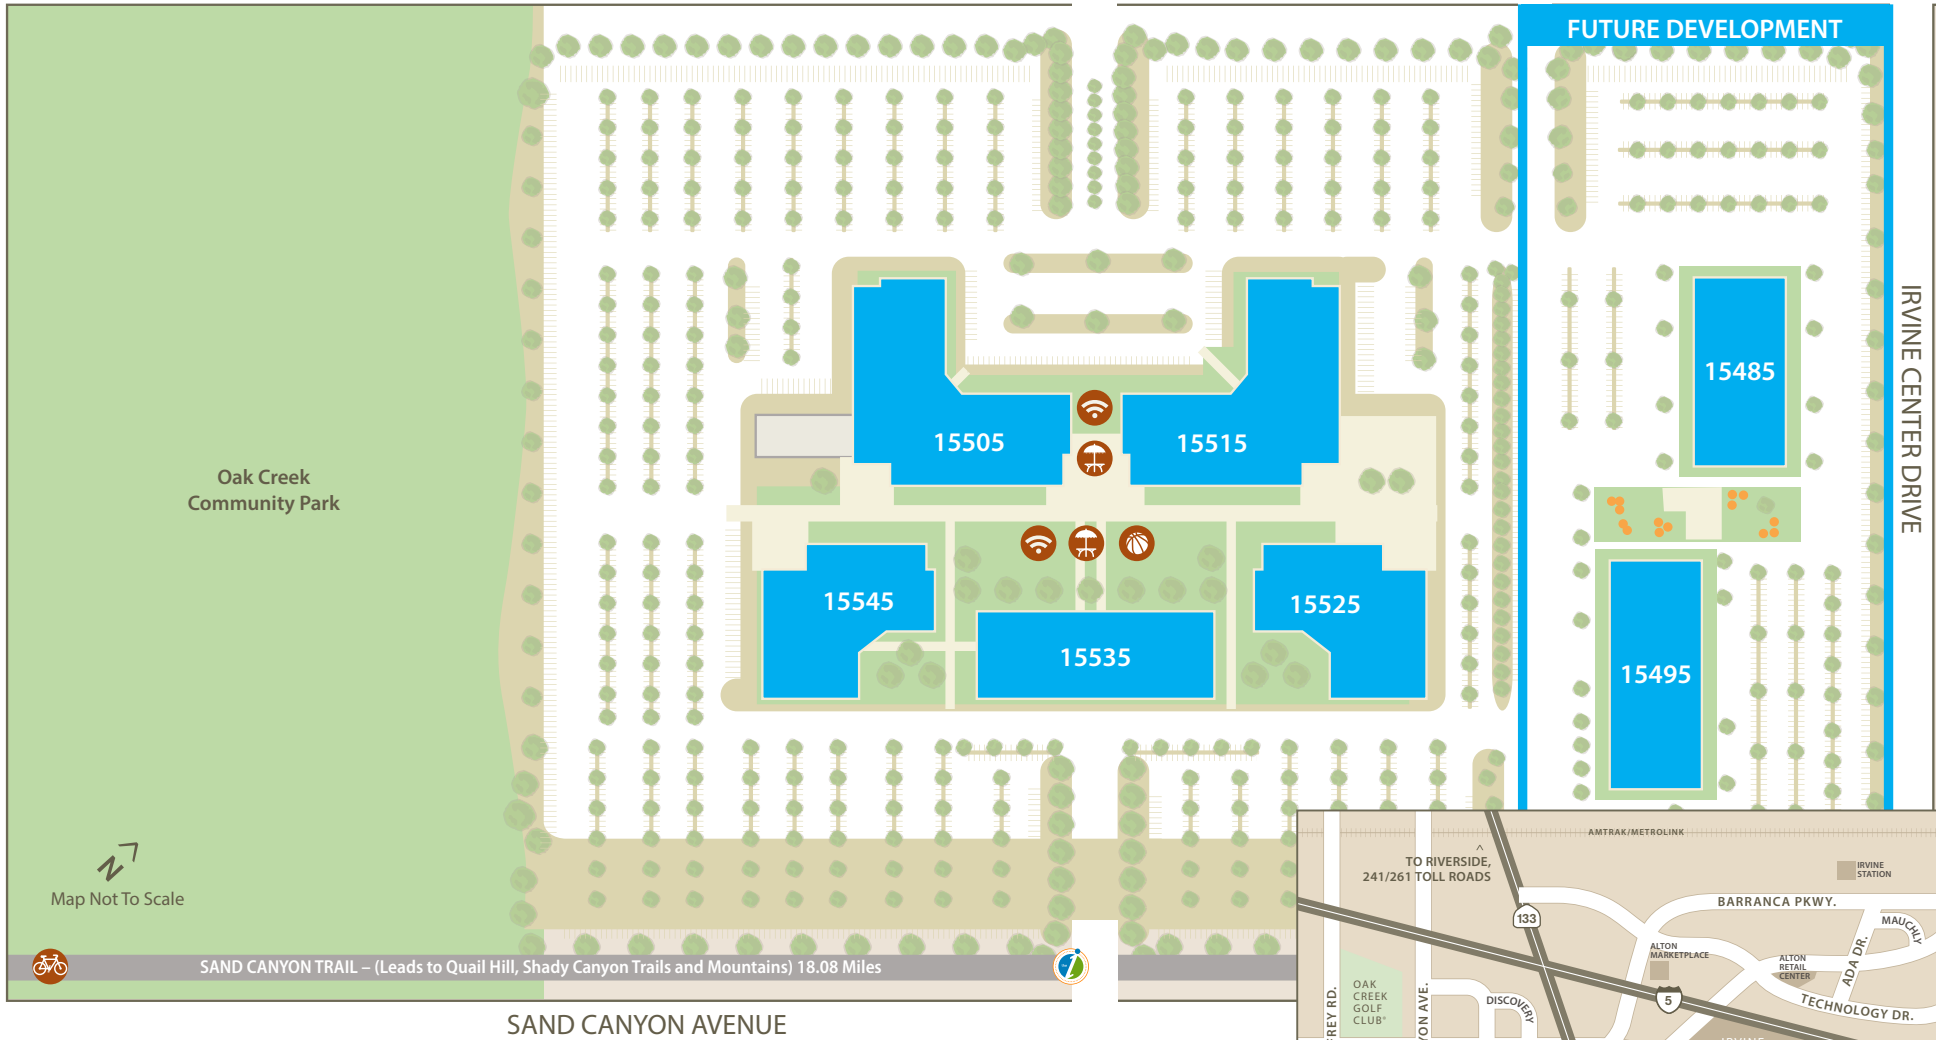

Sand Canyon Business Center

(North Leads to Peters Canyon Trail) - SAN DIEGO CREEK TRAIL - (South Leads to Spectrum Center & Apartments) 1.48 Miles

BARRANCA PARKWAY

Map Not To Scale

SAND CANYON TRAIL - (Leads to Quail Hill, Shady Canyon Trails and Mountains) 18.08 Miles

WiFi

Sports Court

Bicycle Trail

iShuttle Stop

Outdoor Workspaces

IRVINE COMPANY
OFFICE PROPERTIES

IRVINECOMPANYOFFICE.COM

FOR LEASING INFORMATION, CALL 949.720.2550
111 INNOVATION, IRVINE, CA 92618