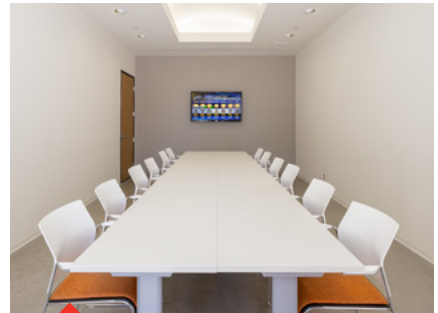

MEETINGS & EVENTS

FOOD & DINING

Exciting on-site and nearby cuisine choices include:

Milk & Honey

On-site cafe featuring organic coffee, tea, smoothies and more.

Open: M-F, 7:00 a.m. to 3:00 p.m.
949.336.4713

Surrounding Area

The Grille

300 Spectrum Center Dr
949.727.4277

SPECTRUMGRILLE.COM

Spectrum Kitchen

400 Spectrum Center Dr
714.399.8474

SPECTRUMKITCHEN.COM

W Café

20 Pacifica
Offering delicious freshly made breakfast and lunch options.
949.932.0503

PROPERTY HIGHLIGHTS

Outdoor Workspace

Wi-Fi enabled spaces with comfortable seating in the shared courtyard

Meetings and Events

15625 Alton Pkwy, Suite F
Host your next team meeting or training and enjoy: Complimentary Wi-Fi, Polycom Phone, Wide Screen TV, HDMI Connection Capabilities
Max Capacity: 15
Open: M-F, 7:00 a.m. to 6:00 p.m.

KINETIC® Fitness Center

Energize mind and body with exclusive access to one of the state-of-the-art and private fitness centers at 200 & 400 Spectrum or 20 Pacifica. Parking structure access is included.
Open: M-F, 5:00 a.m. - 9:00 p.m.

Customer Resource Center

200 Spectrum Center Dr, Suite 1200
Open: M-F, 8:00 a.m. to 5:00 p.m.
949.453.2330

WORKDAY CONVENIENCES

Manage time efficiently with onsite amenities:

Envoy Electric Vehicles

Envoy is a community-based shared mobility program, providing on-demand electric vehicles. Located in the Spectrum Court parking lot. Download the "Envoy There" Mobile App, select your property, drive and enjoy!

ENVOYTHERE.COM

5 Star Car Wash

On site every Wednesday
from 8:00 a.m. to 3:00 p.m.

/ WORK SMART. LIVE WELL.® /