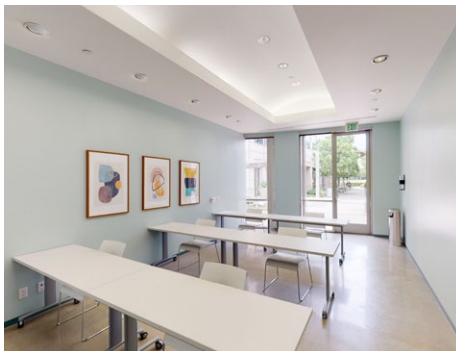

MEETINGS & EVENTS