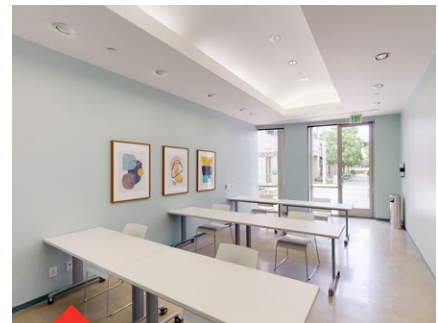

MEETINGS & EVENTS

FOOD & DINING

KRISP Fresh Living

On-site cafe featuring premium coffee, tea, pastries and a variety of freshly made foods and grab-and-go options.

KRISPFRESHLIVING.COM

Surrounding Area

The Grille

300 Spectrum Center Dr
Offers a fresh selection of delicious sandwiches, salads and more.

SPECTRUMGRILLE.COM

Spectrum Kitchen

400 Spectrum Center Dr
The ideal place to grab coffee, enjoy lunch or host a special event.

SPECTRUMKITCHEN.COM

Sea Salt + Basil

200 Spectrum Center Dr
Featuring delicious dishes for breakfast and lunch plus barista-made beverages.

SEASALTBASIL.COM

W Cafe

20 Pacifica Offering delicious freshly made breakfast and lunch options.

WCAFENRESTAURANT.COM

PROPERTY HIGHLIGHTS

KINETIC

Energize mind and body with exclusive access to private, state-of-the-art fitness centers at 200 & 400 Spectrum Center Dr and 20 Pacifica.

Open: M-F, 5:00 a.m. to 9:00 p.m.

Outdoor Workspace

Connect in your outdoor workspace, a Wi-Fi connected, open-air outdoor gathering area that provides flexibility in the way you work, collaborate and re-energize throughout the workday. A private meeting space with technology is available at 200 Spectrum Center Dr.

Meetings & Events

15625 Alton Pkwy, Suite F

Host your next team meeting or training and enjoy: Complimentary Wi-Fi, Polycom phone, wide screen TV, HDMI connection capabilities. Max capacity: 15. Additional meeting spaces available at 100, 200, 300 & 400 Spectrum Center Dr and 20•40 Pacifica.

Open: M-F, 7:00 a.m. to 6:00 p.m.

WORKDAY CONVENIENCES

EV Charging Stations

Convenient ChargePoint EV charging stations located in the parking lot.

iShuttle

Commute with ease via iShuttle connecting throughout Irvine Spectrum® and to Irvine Station.

5 Star Car Wash

Every Wednesday from 8:00 a.m. to 3:00 p.m.

949.267.8488

Customer Resource Center

200 Spectrum Center Dr, Suite 1200

Open: M-F, 8:00 a.m. to 5:00 p.m.

949.453.2330