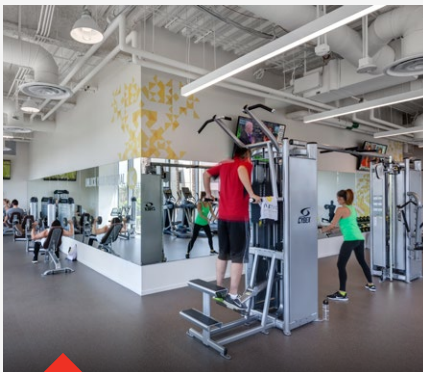

AMENITIES

SPECTRUM COURT / 15615-15635 Alton Parkway, Irvine, CA 92618

- Apartments
- ATM
- Auto Detail
- Bike Locker
- Café or Restaurant
- Dry Cleaning Lockers
- EV Charging
- E Bike Rack
- iShuttle Stop
- KINETIC® Fitness Center
- Game Lounge
- Meetings & Events
- Outdoor Workspace (WiFi-Enabled)
- Parking Structure
- Restroom
- Shopping
- Showers
- Venue Meetings & Events

KINETIC

949.453.2330 / IRVINECOMPANYOFFICE.COM