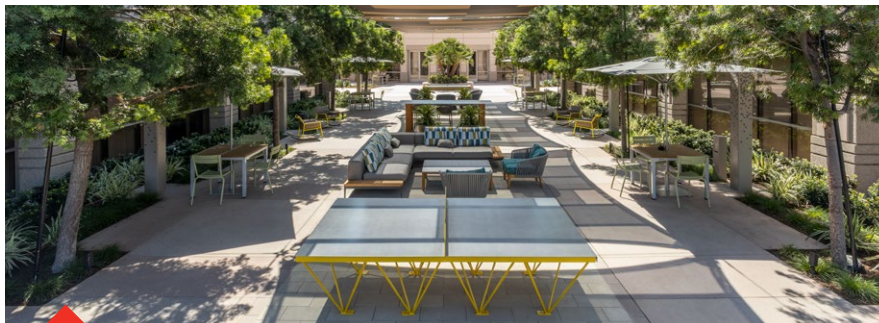

// SPECTRUM COURT

a workplace like no other

Contemporary on-site conveniences and an unbeatable Irvine location make Spectrum Court the ultimate place to work.

KRISP FRESH LIVING

OUTDOOR WORKSPACE

MEETINGS & EVENTS

SEASALTBASIL.COM

W Cafe

20 Pacifica Offering delicious freshly made breakfast and lunch options.

WCAFENRESTAURANT.COM

PROPERTY HIGHLIGHTS

KINETIC

Energize mind and body with exclusive access to private, state-of-the-art fitness centers at 200 & 400 Spectrum Center Dr and 20 Pacifica.

Open: M-F, 5:00 a.m. to 9:00 p.m.

Outdoor Workspace

Connect in your outdoor workspace, a Wi-Fi connected, open-air outdoor gathering area that provides flexibility in the way you work, collaborate and re-energize throughout the workday. A private meeting space with technology is available at 200 Spectrum Center Dr.

Meetings & Events

15625 Alton Pkwy, Suite F

Host your next team meeting or training and enjoy: Complimentary Wi-Fi, Polycom phone, wide screen TV, HDMI connection capabilities. Max capacity: 15. Additional meeting spaces available at 100, 200, 300 & 400 Spectrum Center Dr and 20•40 Pacifica.