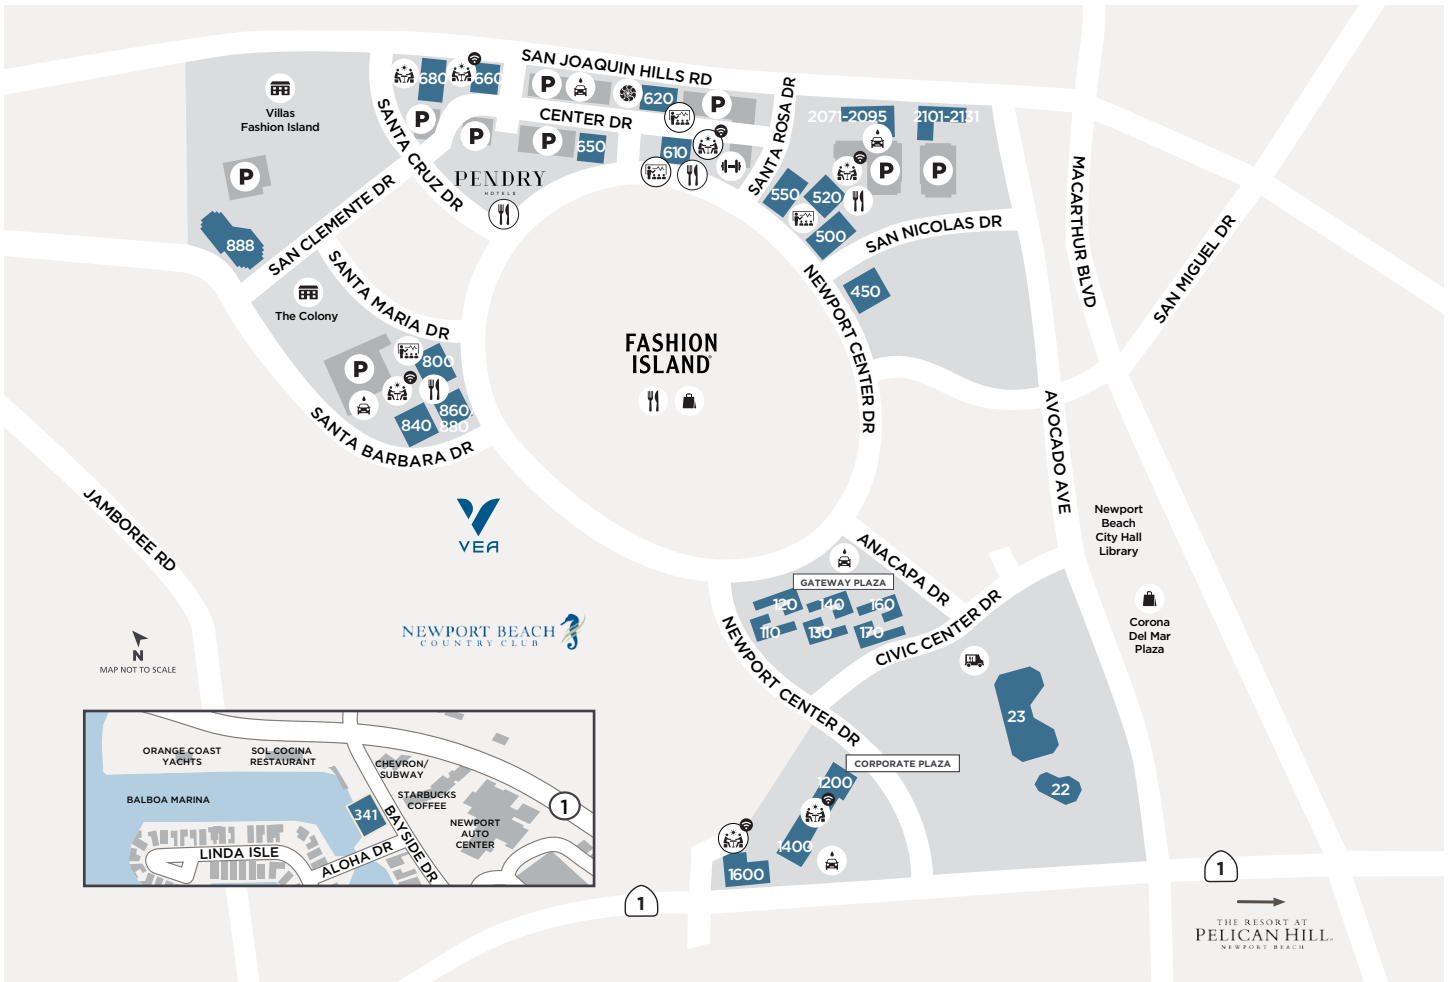

NEWPORT CENTER

- APARTMENTS
- AUTO
  DETAILING
- CAFE/
  RESTAURANT
- CONFERENCE
  CENTER
- CUSTOMER
  RESOURCE
  CENTER
- FOOD
  TRUCKS
- FITNESS
  CENTER
- OUTDOOR
  WORKSPACE
- OUTDOOR
  WORKSPACE
  (WIFI ENABLED)
- PARKING
  STRUCTURE
- RETAIL