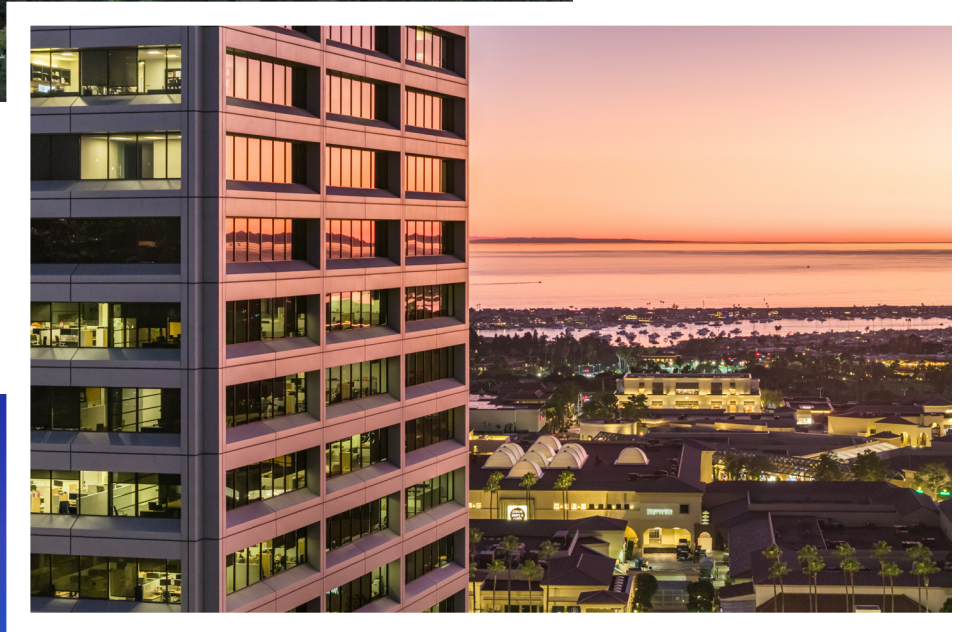

AN EXCLUSIVE NEWPORT BEACH ADDRESS