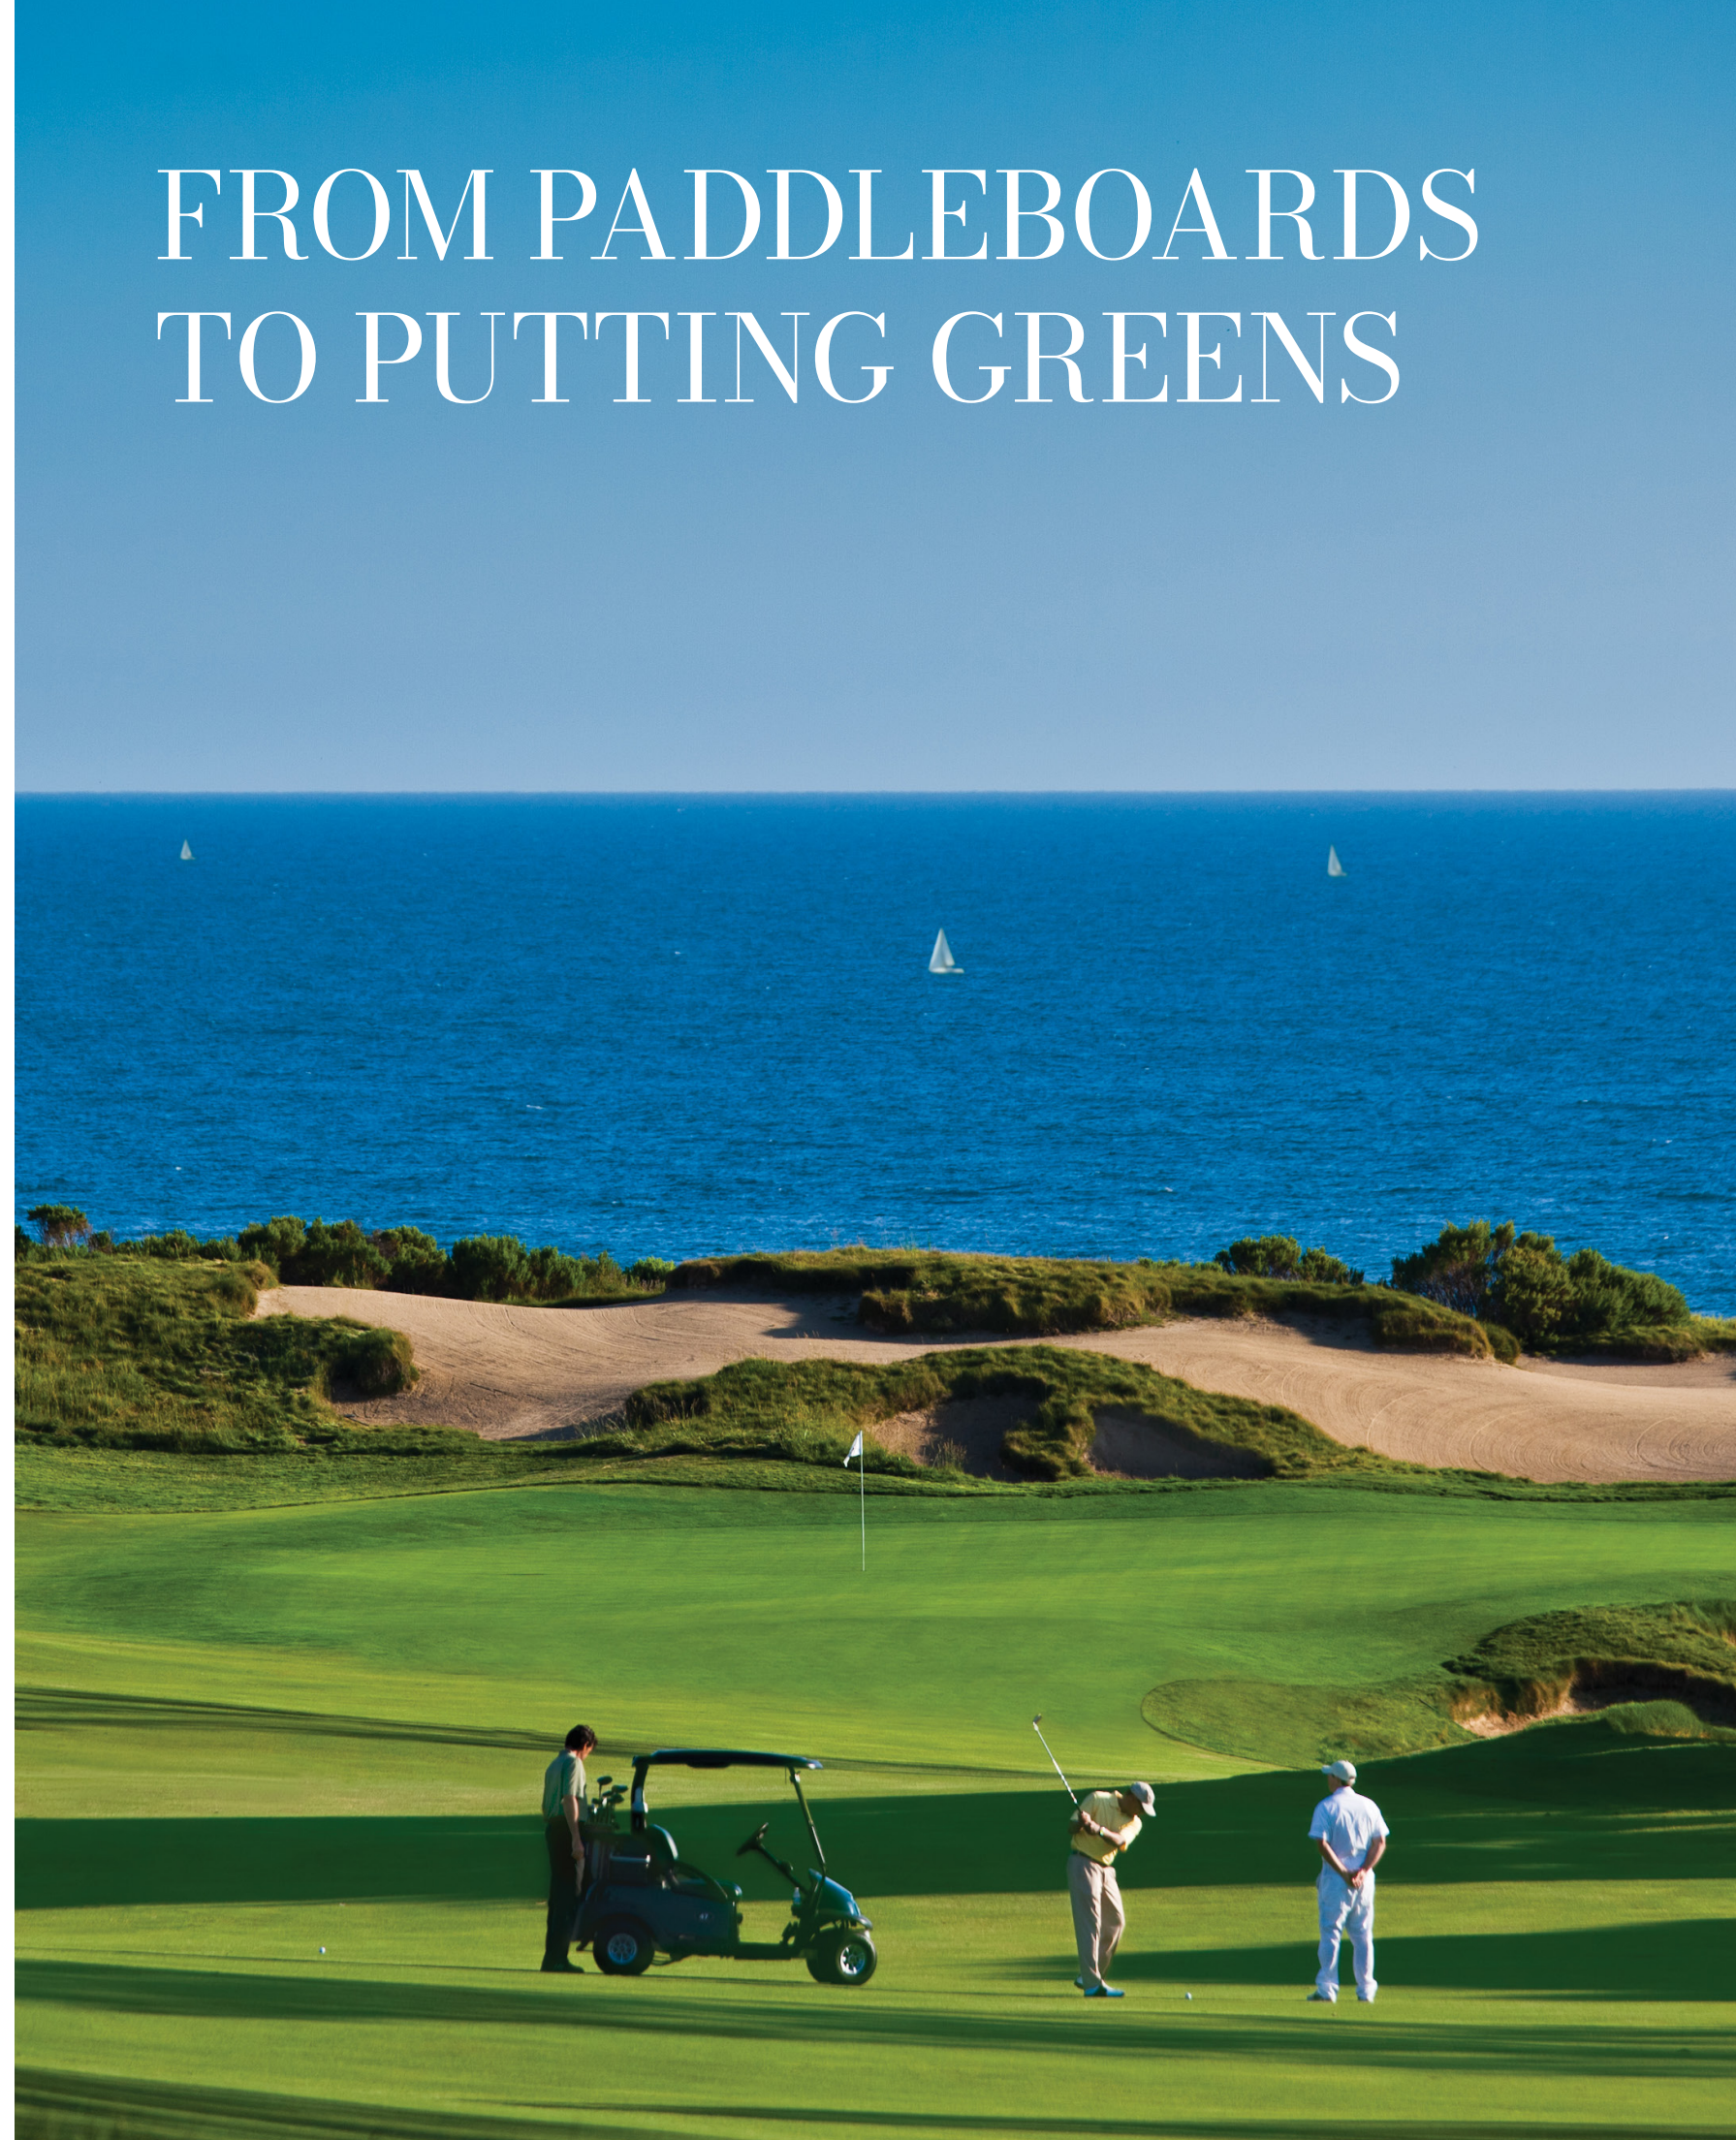

THE WEDGE

Work-life balance comes naturally when California's most beautiful settings for golf, boating, water sports, hiking and more are within minutes of the workplace.

NEWPORT HARBOR