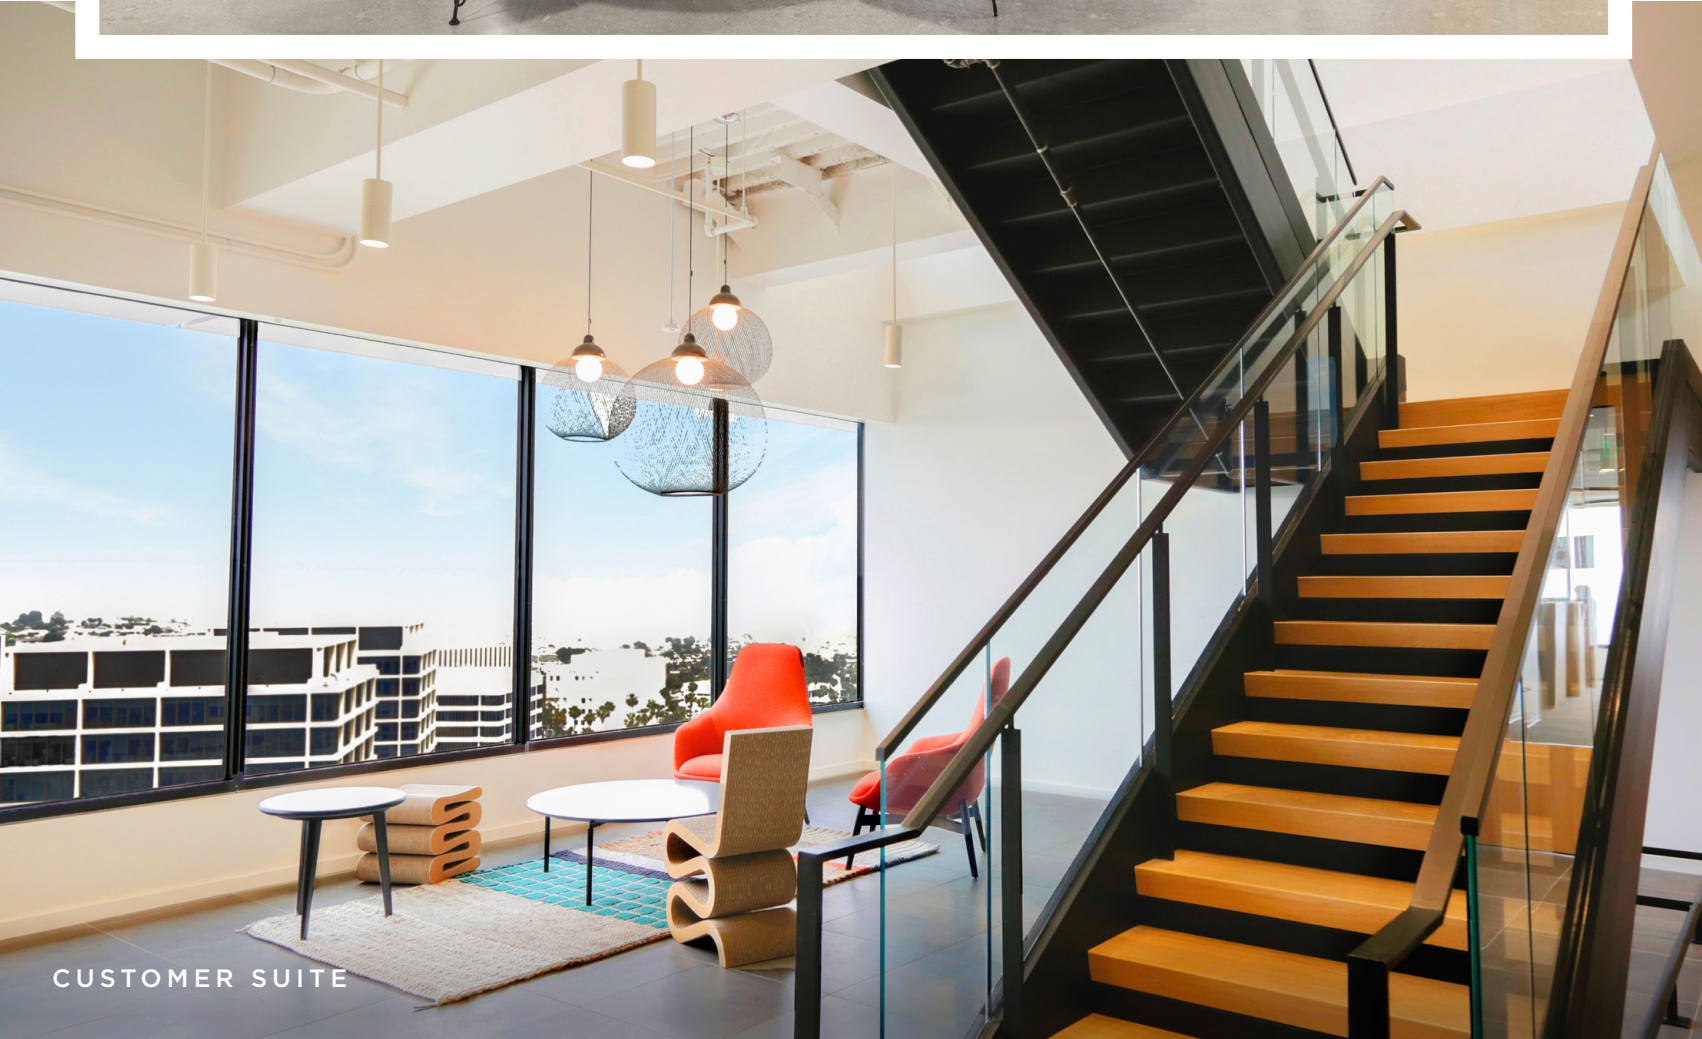

A PORTFOLIO OF PRESTIGE AND LUXURY