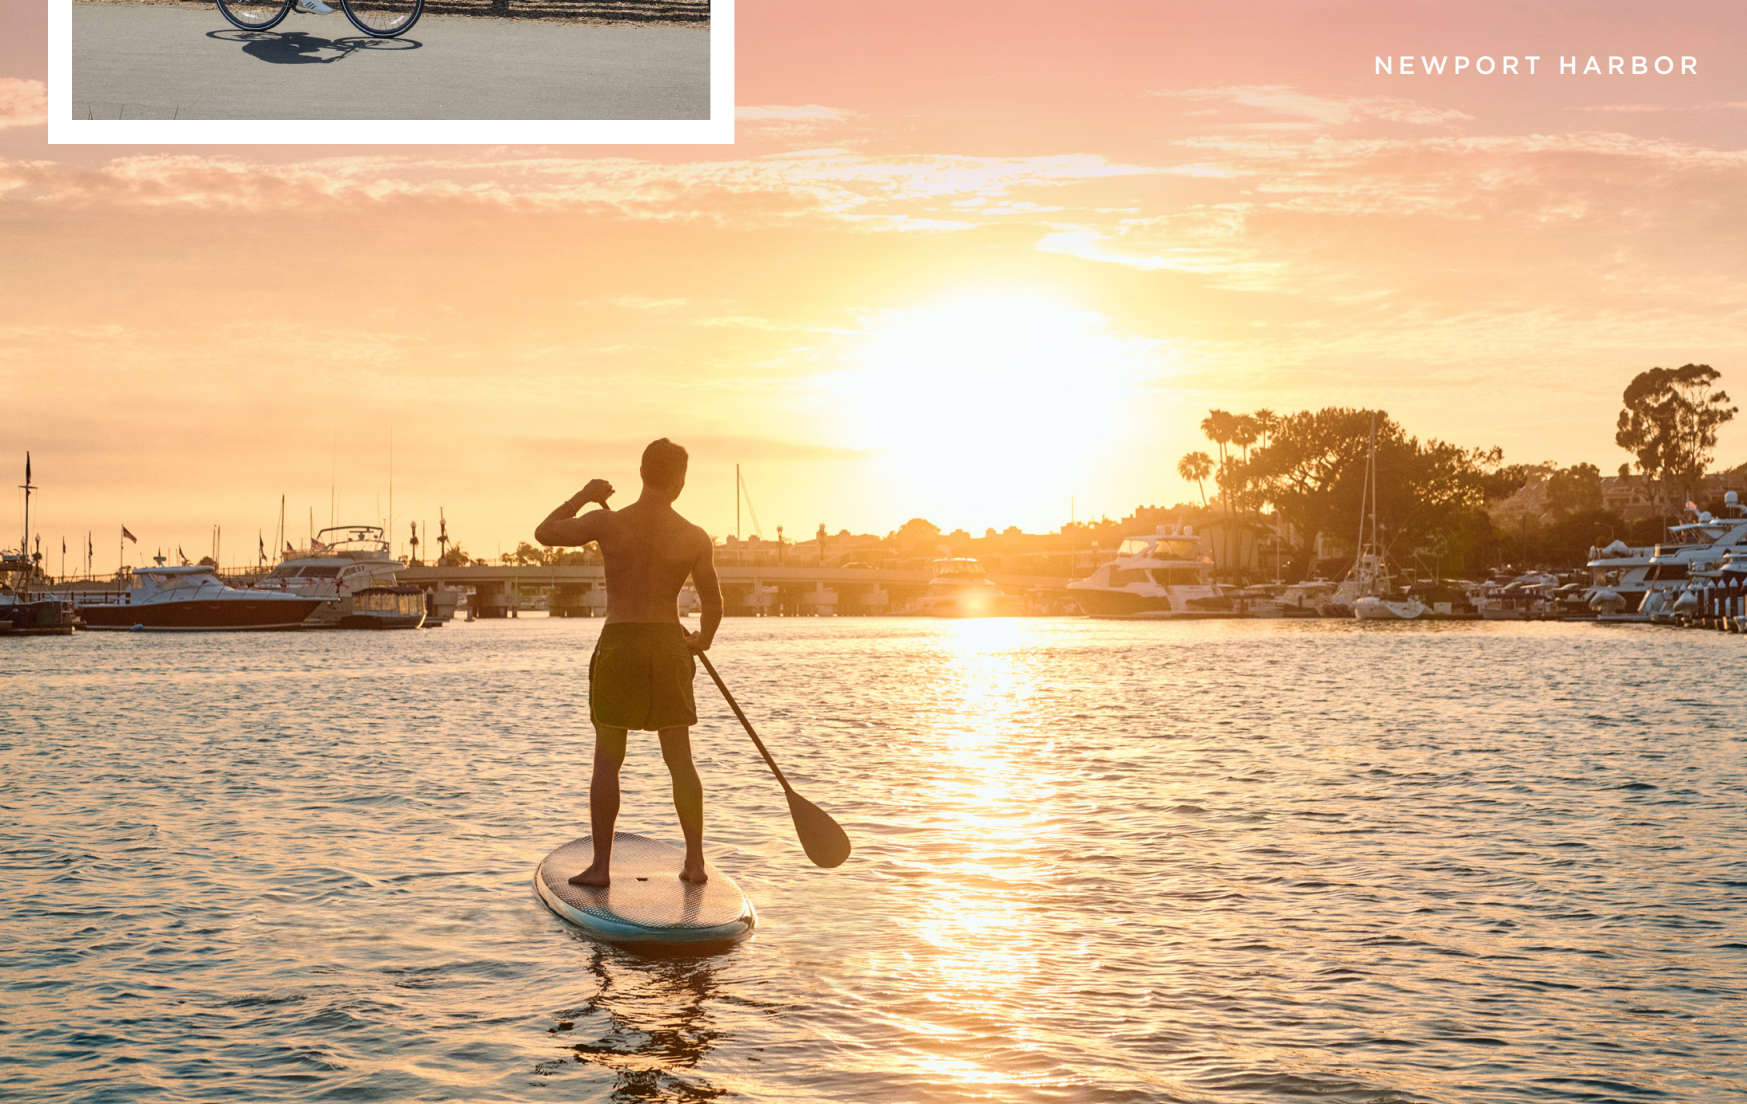

# A WORKPLACE AT THE WATER'S EDGE

Elevate your brand along Newport Beach's iconic coastline, where Irvine Company's flexible workspaces and partnership drive your success.

# EXCLUSIVE AND LUXURIOUS RESORTS

THE RESORT AT PELICAN HILL®

BALBOA BAY RESORT

Even work days feel like holidays when you're surrounded by five-star oceanside resorts.

VEA NEWPORT BEACH

THE WEDGE

Work-life balance comes naturally when California's most beautiful settings for golf, boating, water sports, hiking and more are within minutes of the workplace.

NEWPORT HARBOR