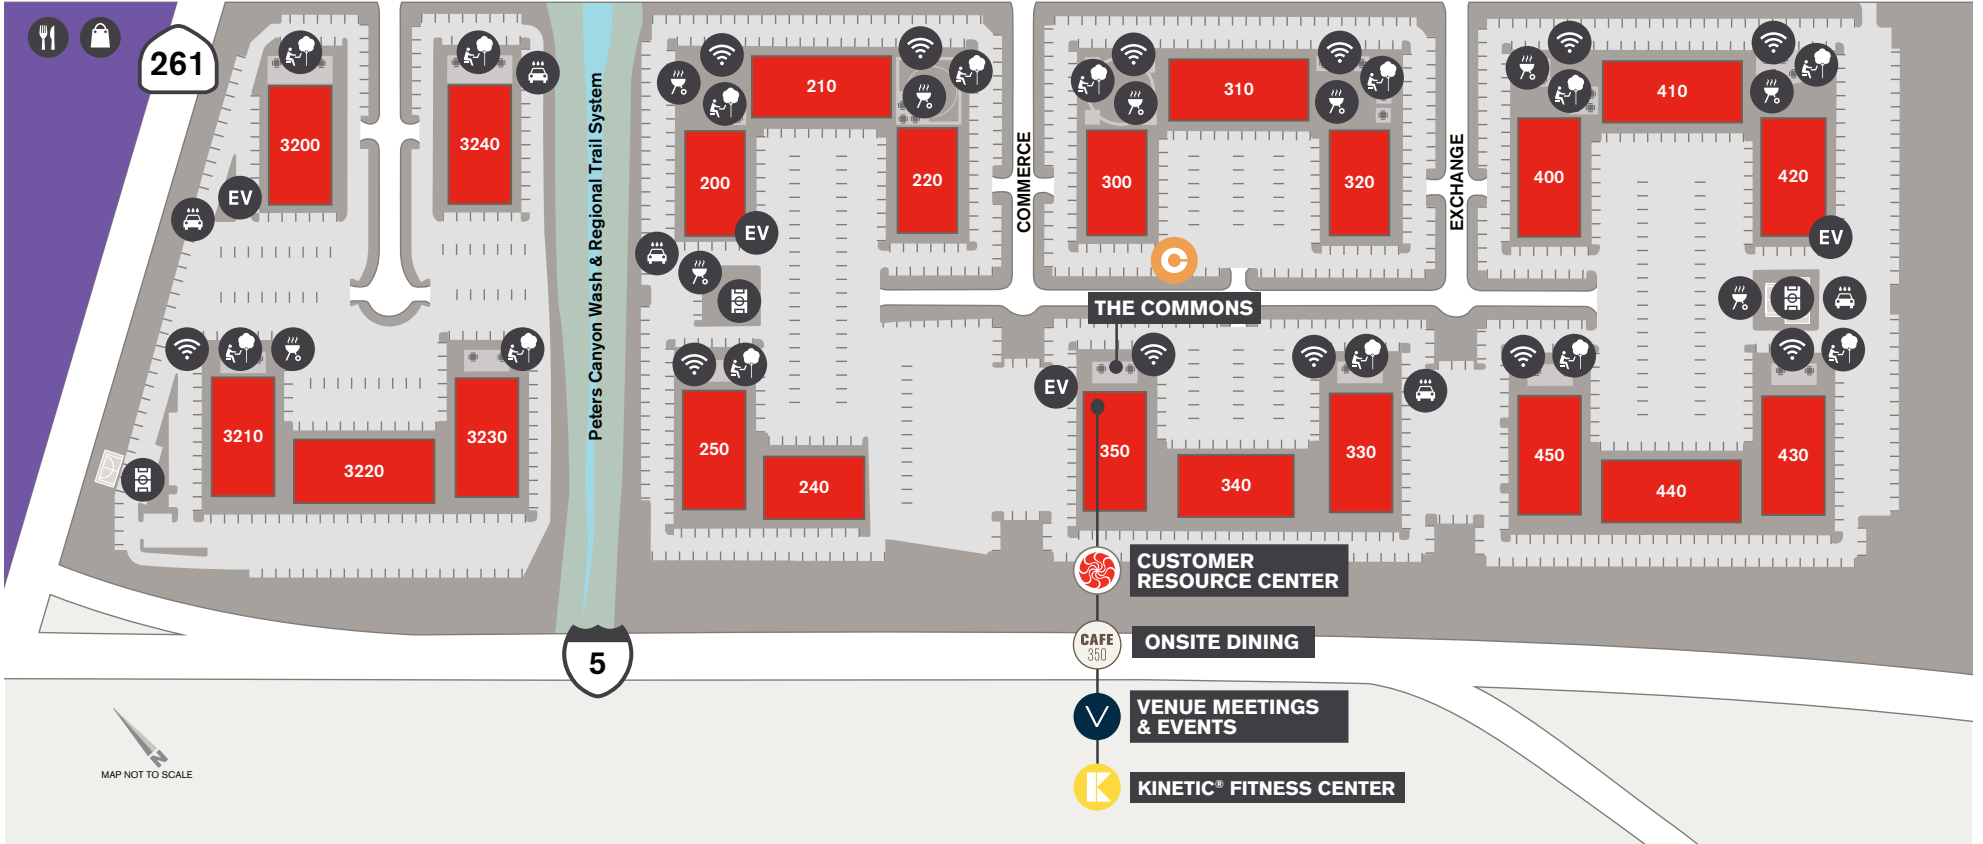

MARKET PLACE CENTER

IRVINE, CALIFORNIA

THE MARKET PLACE

Extra Space Storage

Serrano Apartment Homes

EL CAMINO REAL

MAP NOT TO SCALE

-  Auto Detail
-  BBQ
-  Dining
-  EV Charging
-  Outdoor Workspace
-  Retail
-  Sport Court
-  WiFi-Enabled Workplace
-  Venue Meetings & Events