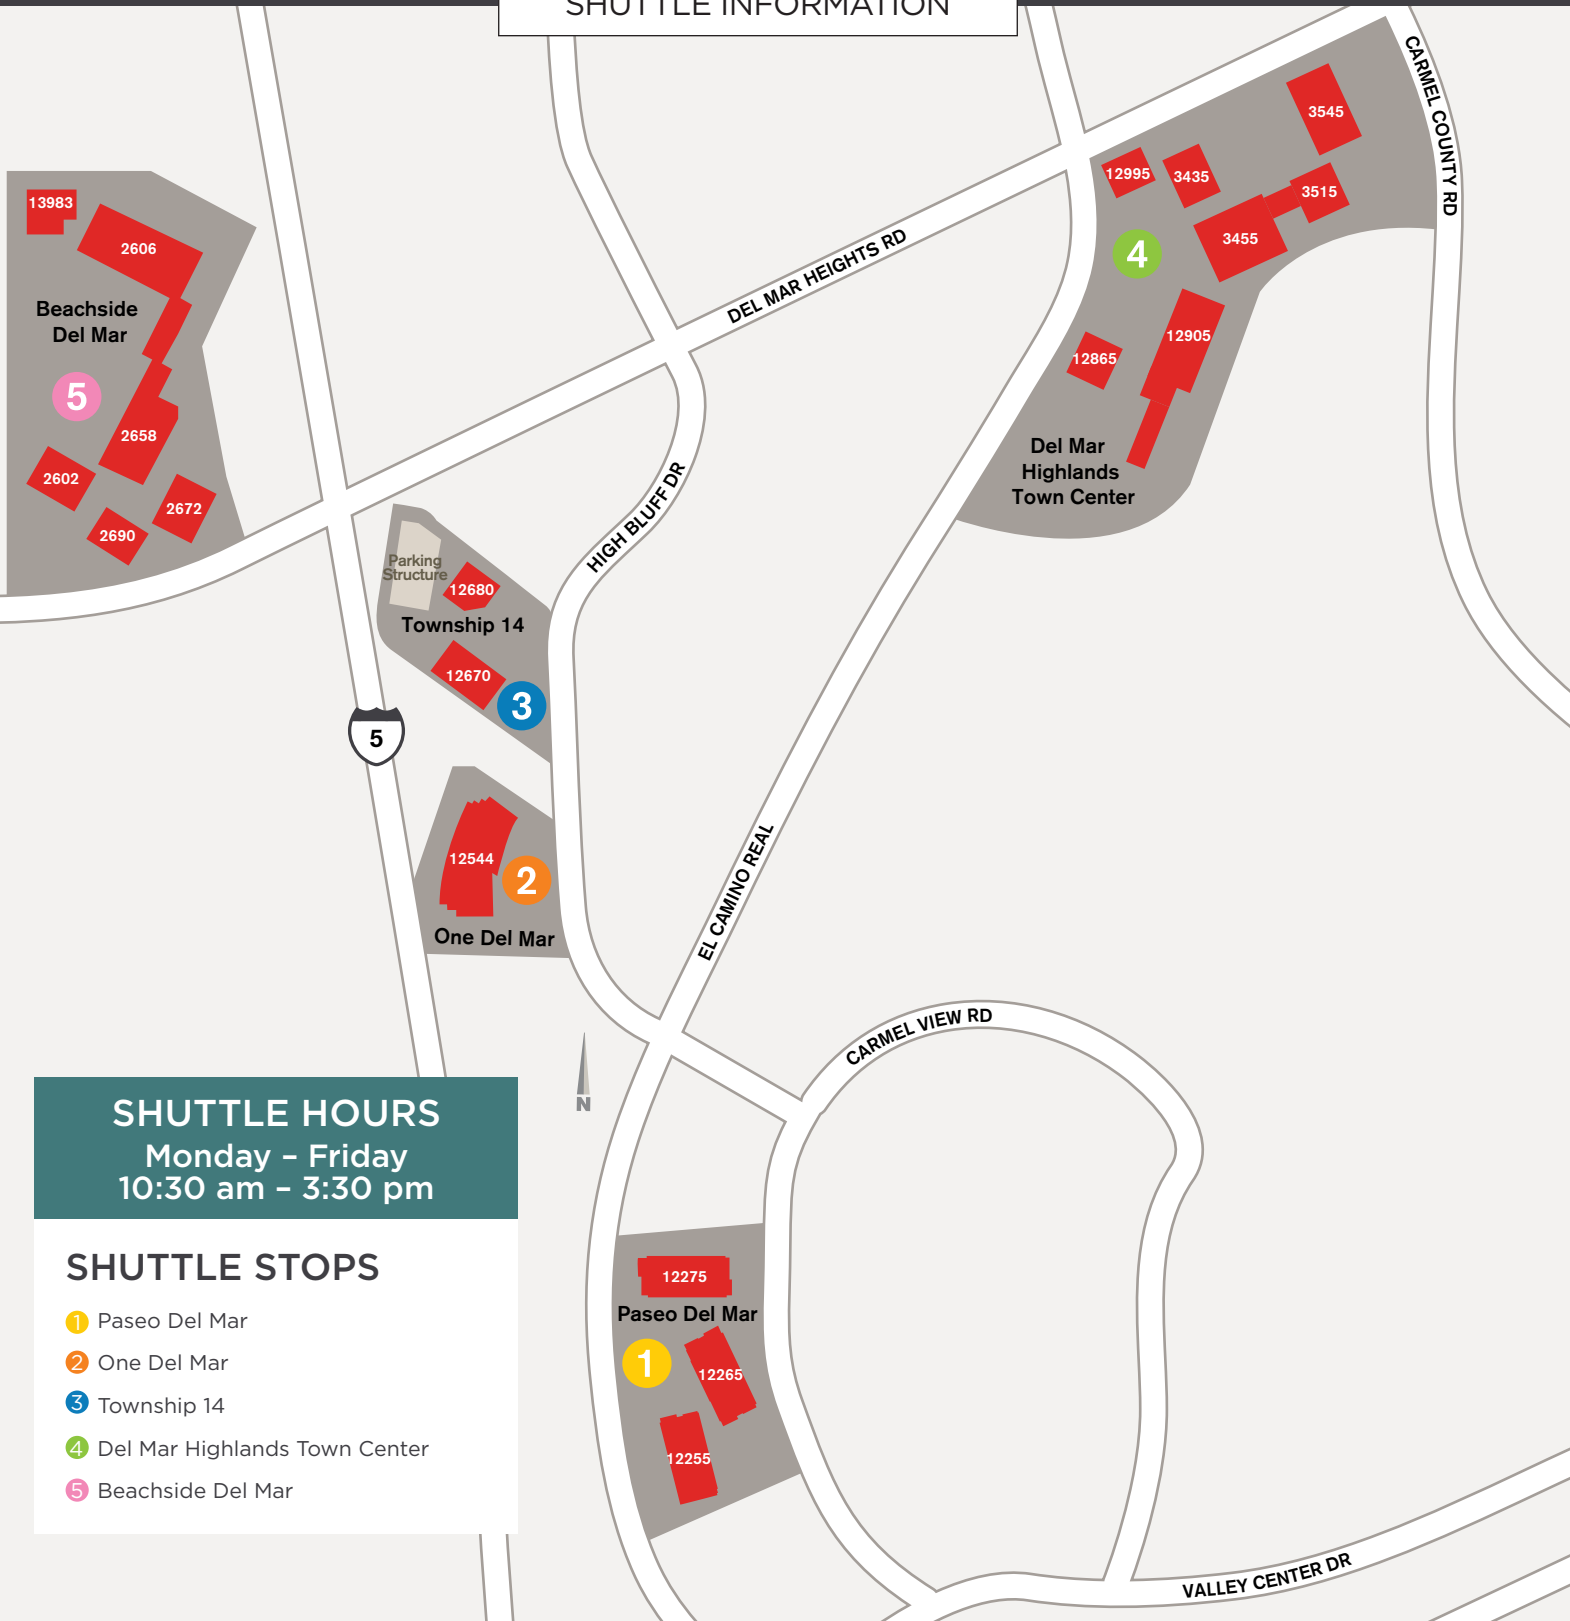

DEL MAR HEIGHTS NORTH

SHUTTLE INFORMATION

SHUTTLE HOURS

Monday - Friday
10:30 am - 3:30 pm

SHUTTLE STOPS

- 1 Paseo Del Mar
- 2 One Del Mar
- 3 Township 14
- 4 Del Mar Highlands Town Center
- 5 Beachside Del Mar