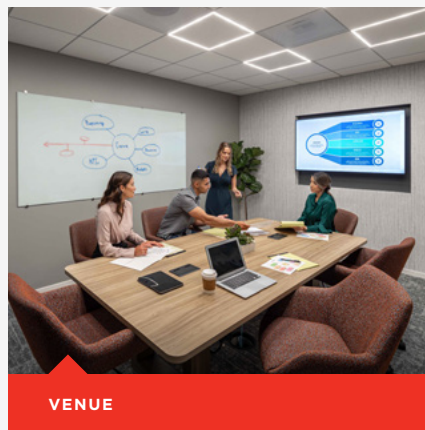

AMENITIES

750 B STREET, SAN DIEGO, CA 92101

858.658.7700 / IRVINECOMPANYOFFICE.COM