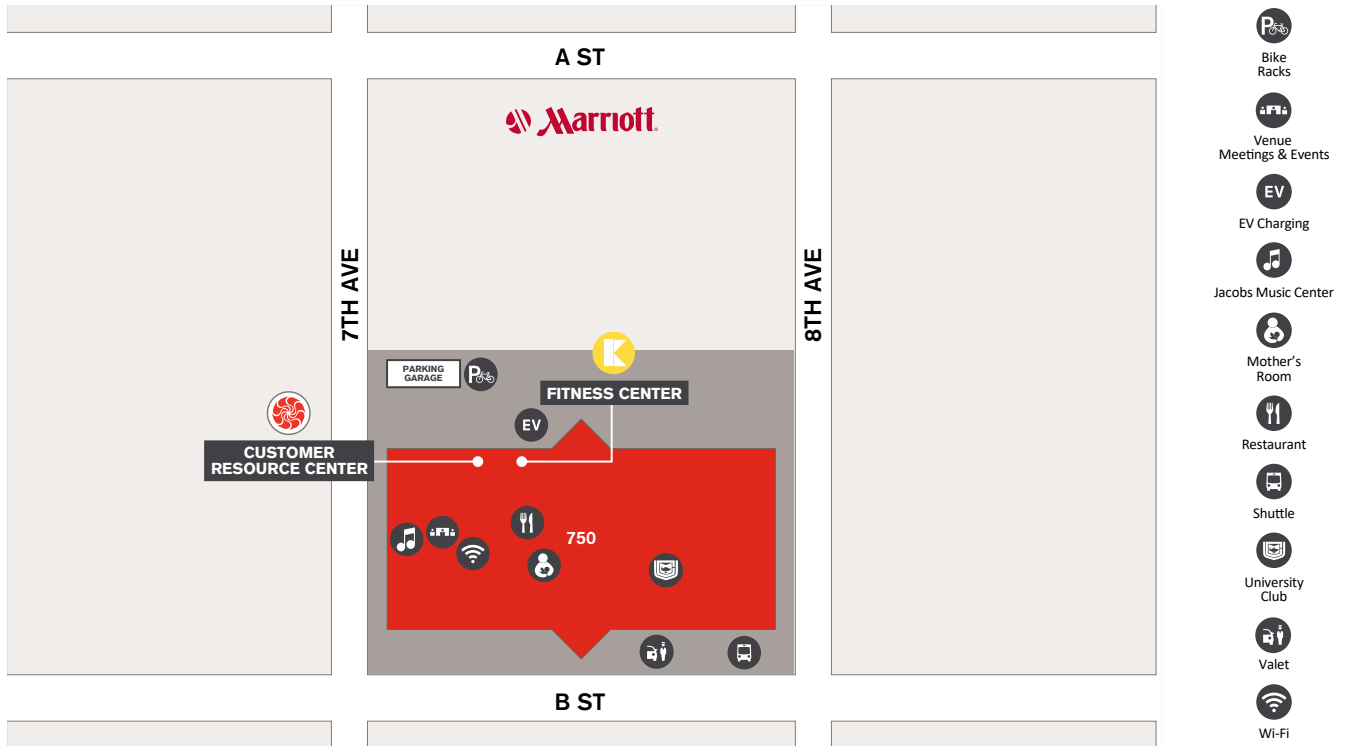

Convenient EV charging stations located on parking level 10 & 11.

Shuttle

Complimentary shuttle service to the airport and downtown.

619.338.0509

AMENITIES

750 B STREET, SAN DIEGO, CA 92101

858.658.7700 / IRVINECOMPANYOFFICE.COM