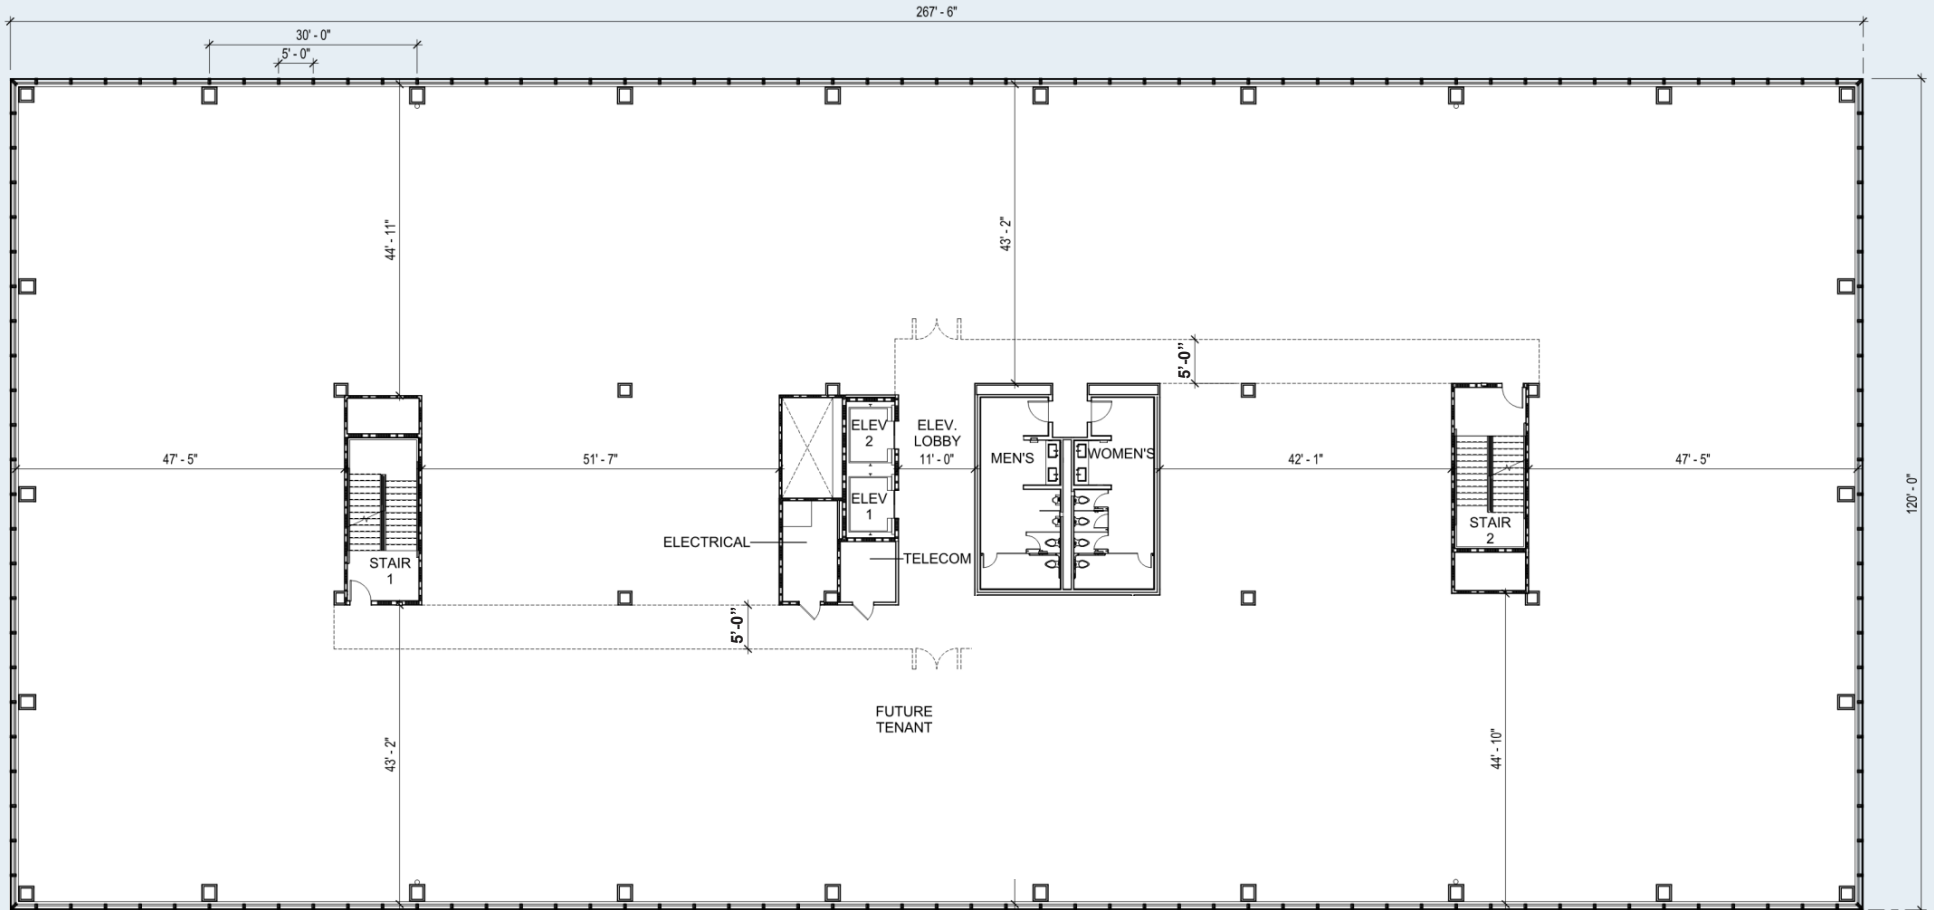

FIRST FLOOR: 32,235 sq. ft.

EASTGATE
TERRACE

GROW.
CREATE.
THRIVE.

 IRVINE COMPANY
OFFICE PROPERTIES

EastgateTerrace.com

FOR LEASING INFORMATION: Call 858.658.7700

SECOND FLOOR: 32,100 sq. ft.

EASTGATE
TERRACE

GROW.
CREATE.
THRIVE.

IRVINE COMPANY
OFFICE PROPERTIES

EastgateTerrace.com

FOR LEASING INFORMATION: Call 858.658.7700

THIRD FLOOR: 32,100 sq. ft.

EASTGATE
TERRACE

GROW.
CREATE.
THRIVE.

 IRVINE COMPANY
OFFICE PROPERTIES