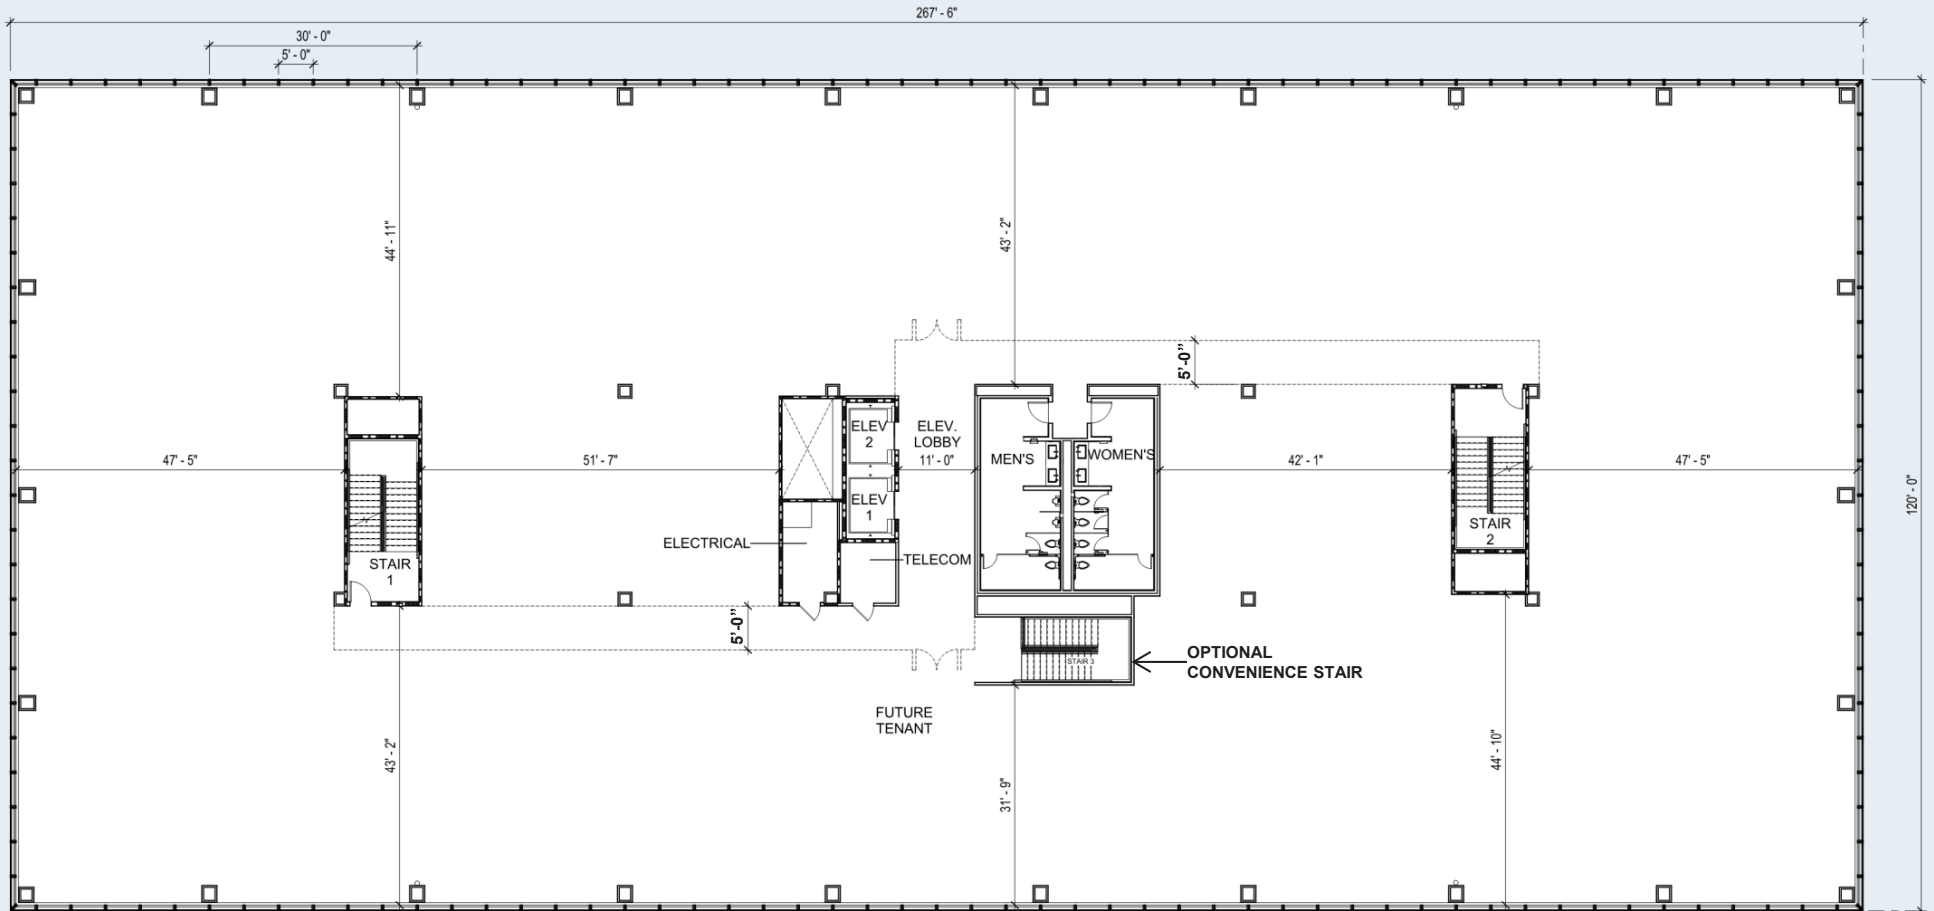

FIRST FLOOR: 32,235 sq. ft.

EASTGATE
TERRACE

GROW.
CREATE.
THRIVE.

 IRVINE COMPANY
OFFICE PROPERTIES

EastgateTerrace.com

FOR LEASING INFORMATION: Call 858.658.7700

SECOND FLOOR: 32,100 sq. ft.

EASTGATE
TERRACE

GROW.
CREATE.
THRIVE.

IRVINE COMPANY
OFFICE PROPERTIES

EastgateTerrace.com

FOR LEASING INFORMATION: Call 858.658.7700

THIRD FLOOR: 32,100 sq. ft.

EASTGATE
TERRACE

GROW.
CREATE.
THRIVE.

 IRVINE COMPANY
OFFICE PROPERTIES