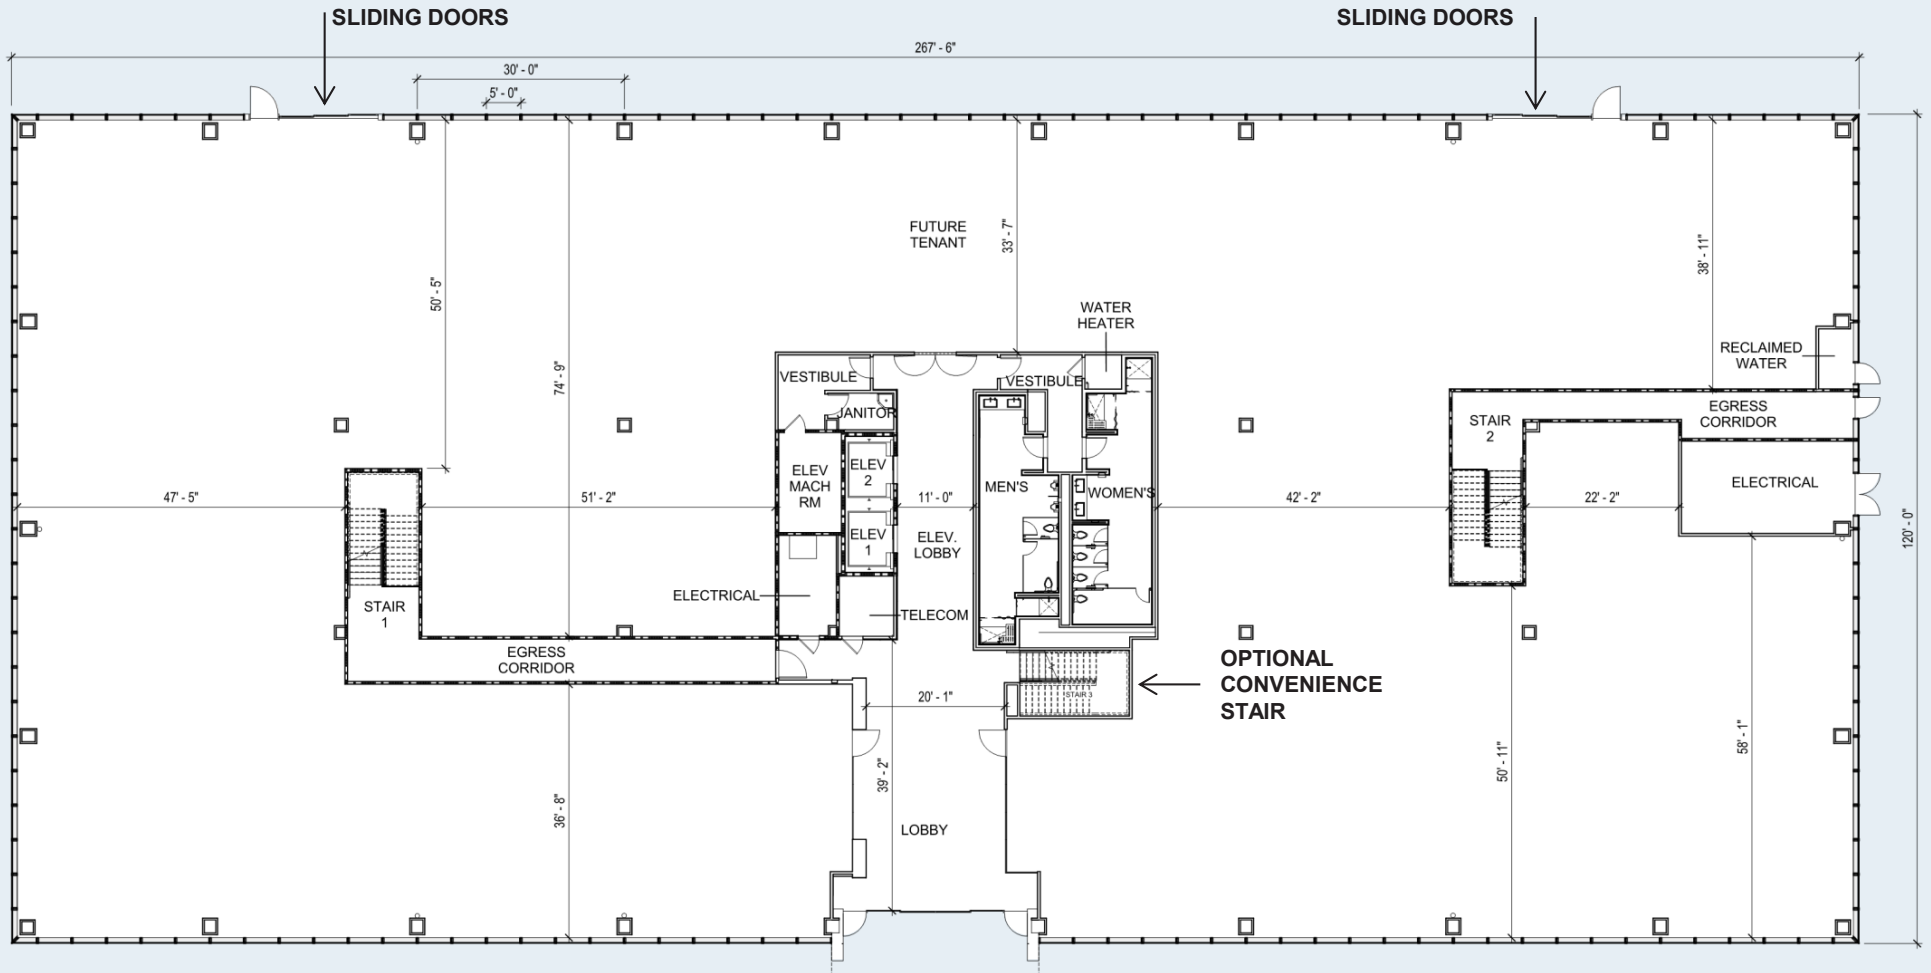

FIRST FLOOR: 32,235 sq. ft.

EASTGATE
TERRACE

GROW.
CREATE.
THRIVE.

 IRVINE COMPANY
OFFICE PROPERTIES

EastgateTerrace.com

FOR LEASING INFORMATION: Call 858.658.7700

SECOND FLOOR: 32,100 sq. ft.

EASTGATE
TERRACE

GROW.
CREATE.
THRIVE.

IRVINE COMPANY
OFFICE PROPERTIES

EastgateTerrace.com

FOR LEASING INFORMATION: Call 858.658.7700

THIRD FLOOR: 32,100 sq. ft.

EASTGATE
TERRACE

GROW.
CREATE.
THRIVE.

 IRVINE COMPANY
OFFICE PROPERTIES