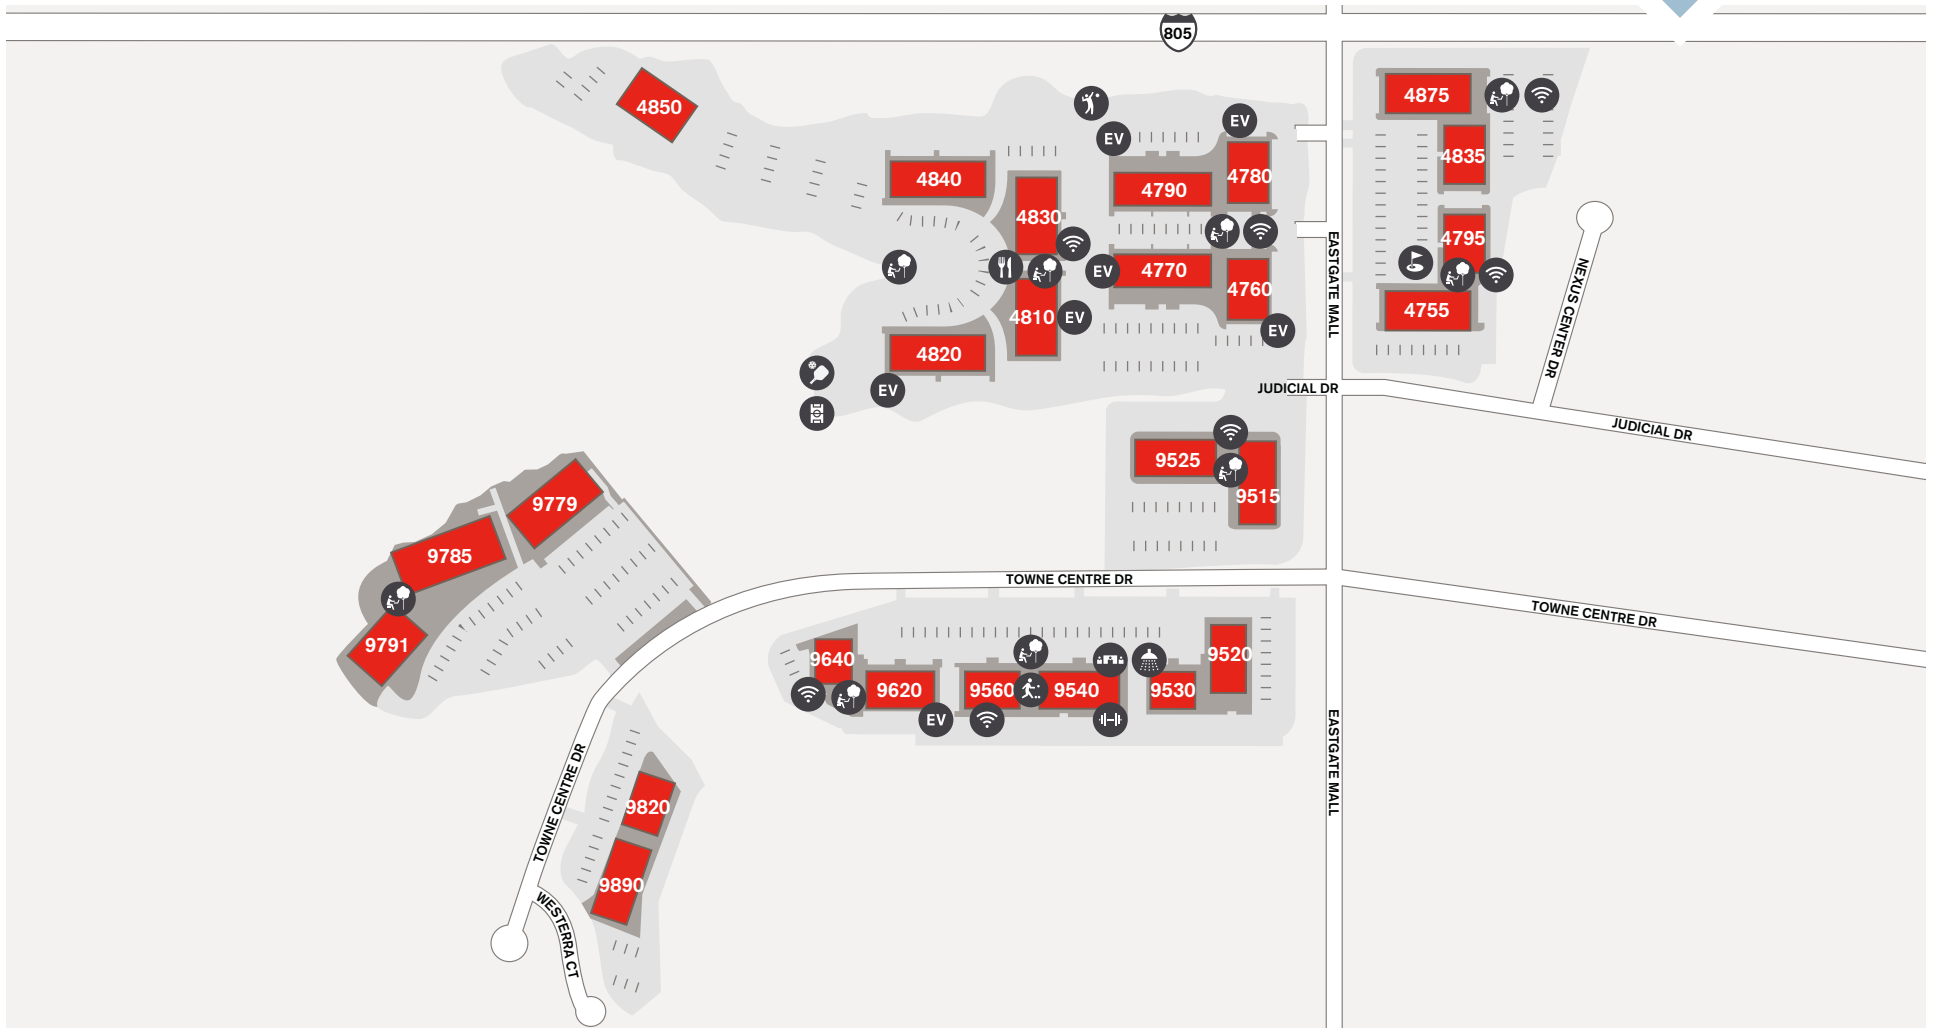

# Eastgate

// 4755-4875 EASTGATE MALL / 9515-9890 TOWNE CENTRE DRIVE, SAN DIEGO, CA 92121

Basketball

Bocce Ball

Cafe or  
Restaurant

EV  
Charging

Fitness  
Center

Meetings &  
Events