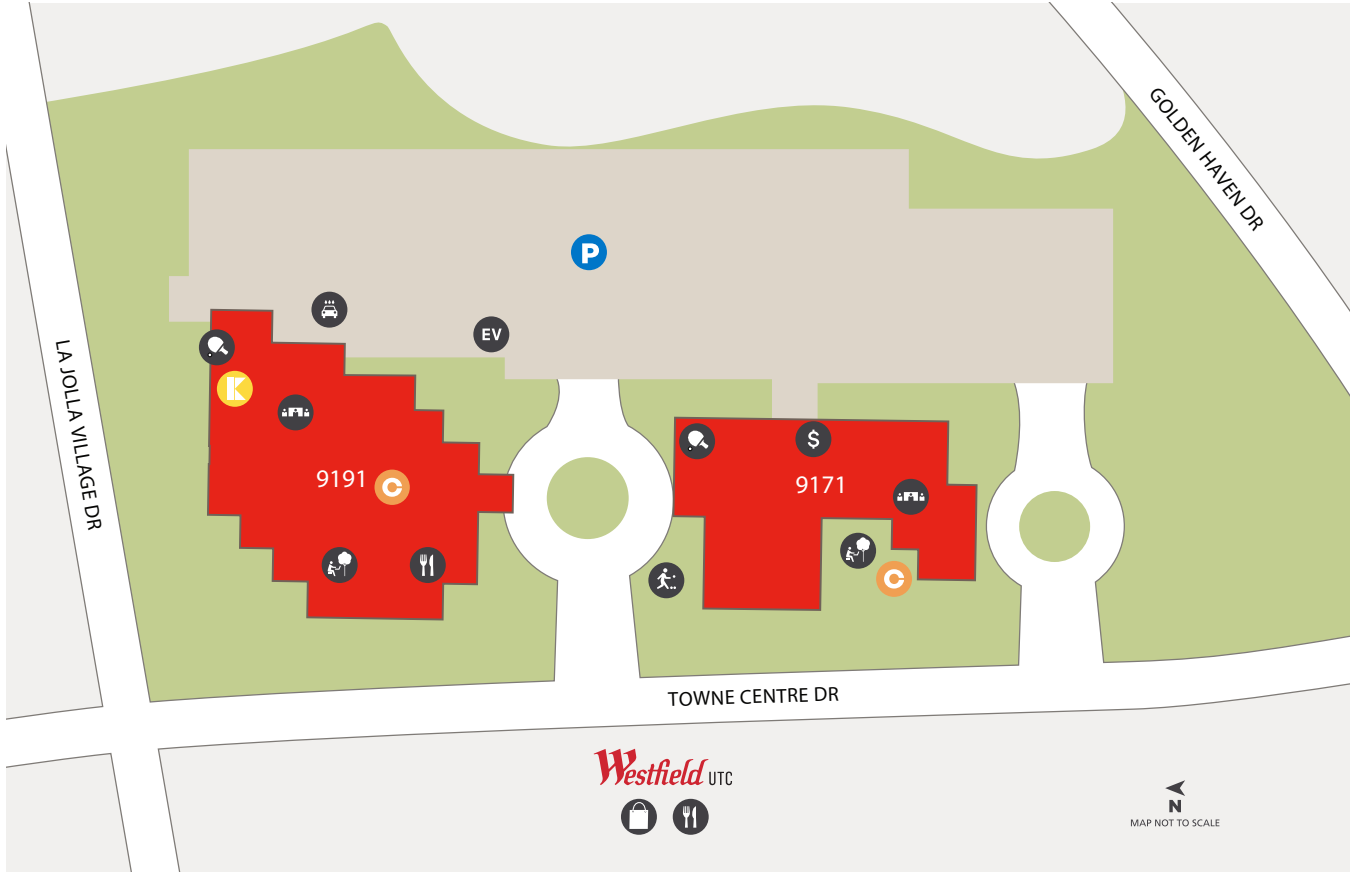

Retail center with a variety of dining, retail and entertainment offerings.

WESTFIELD.COM/UTC

PROPERTY HIGHLIGHTS

KINETIC®

9191 Towne Centre Dr, Suite L101

Energize your mind and body at the exclusive, state-of-the-art fitness center with group fitness options. Contact the Customer Resource Center for details.

WORKDAY CONVENIENCES

ATM

9171 Towne Centre Dr, P1

EV Charging Stations

Convenient EV charging stations located on the L2 level of the parking structure near 9191 Towne Centre Dr.

The Auto Finish Studio

Located in the auto detailing bay on the L2 level of 9191 Towne Centre Dr. Call to make an appointment.

760.803.9299

IRVINECOMPANYPRICING.COM

AMENITIES

9171 & 9191 TOWNE CENTRE DR, SAN DIEGO, CA 92122

-  ATM
-  Auto Detailing*
-  Bocce Ball
-  Cafe
-  Conference Center
-  EV Charging
-  KINETIC® Fitness Center
-  Outdoor Workspace (WiFi-Enabled)
-  Parking Structure
-  Shopping
-  The Commons
-  The Lounge
-  Wifi-Enabled Workspace