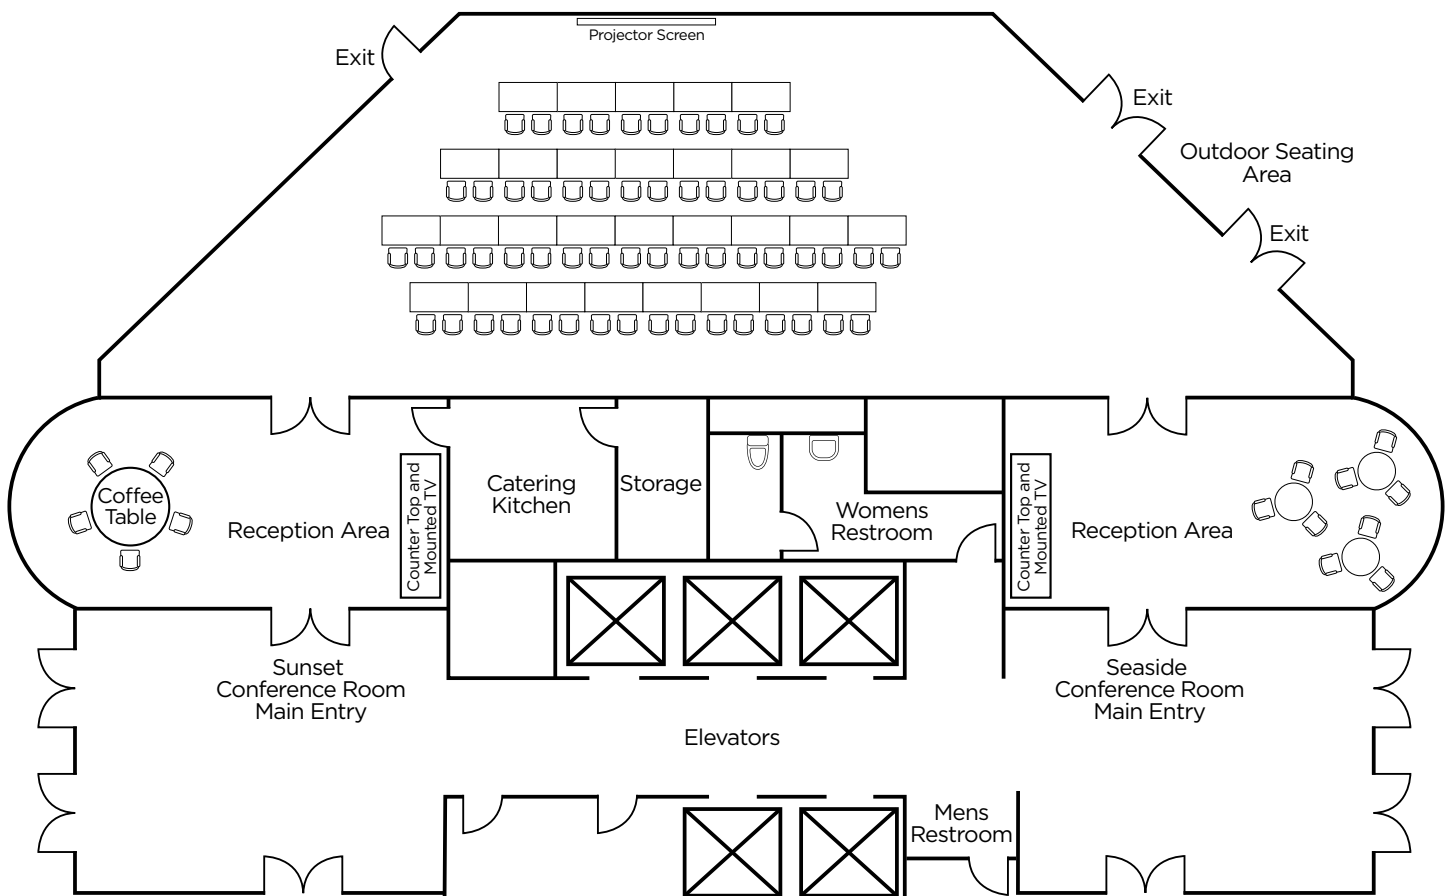

LA JOLLA SQUARE

Event Center
4225 Executive Square, Suite 150

Classroom Style Seating

Combined Conference Room Seats up to 58 with 29 Tables

Pricing

$125 per hour • $750 per day (6+ hours)

/ Exceptional Today. Even Better Tomorrow.® /

If you have questions, please contact the Customer Resource Center at 858.450.2880.

IRVINE COMPANY