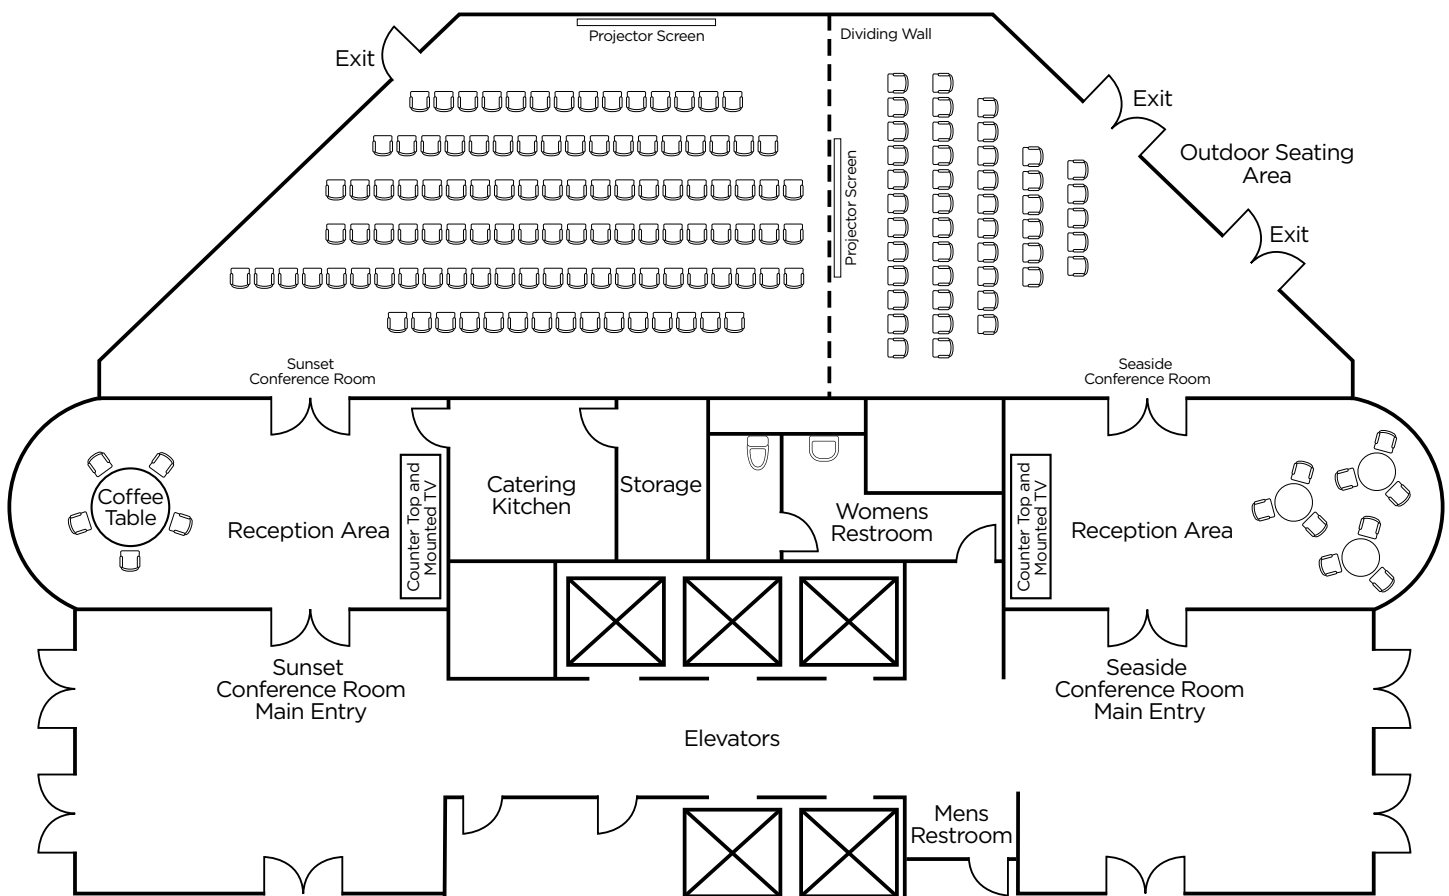

LA JOLLA SQUARE

REIMAGINED SPACES

EVENT CENTER

4225 Executive Square, Suite 150

The newly renovated Event Center features multiple options to create a custom meeting experience tailored to your needs.

- Two large rooms can easily become one space by activating the Skyfold Wall®
- Multiple furniture layouts to customize your meeting setup
- Whiteboards for interactive meetings
- Bose Surround Sound speakers throughout rooms
- Projector with screen in both rooms
- Access to the outdoor courtyard
- Apple Airplay connection
- Microphones available

 IRVINE COMPANY

LA JOLLA SQUARE

Event Center
4225 Executive Square, Suite 150

Auditorium Style Seating

Sunset Conference Room Seats up to 84
Seaside Conference Room Seats up to 45

Pricing

Sunset: \$75 per hour • \$450 per day (6+ hours)
Seaside: \$50 per hour • \$300 per day (6+ hours)