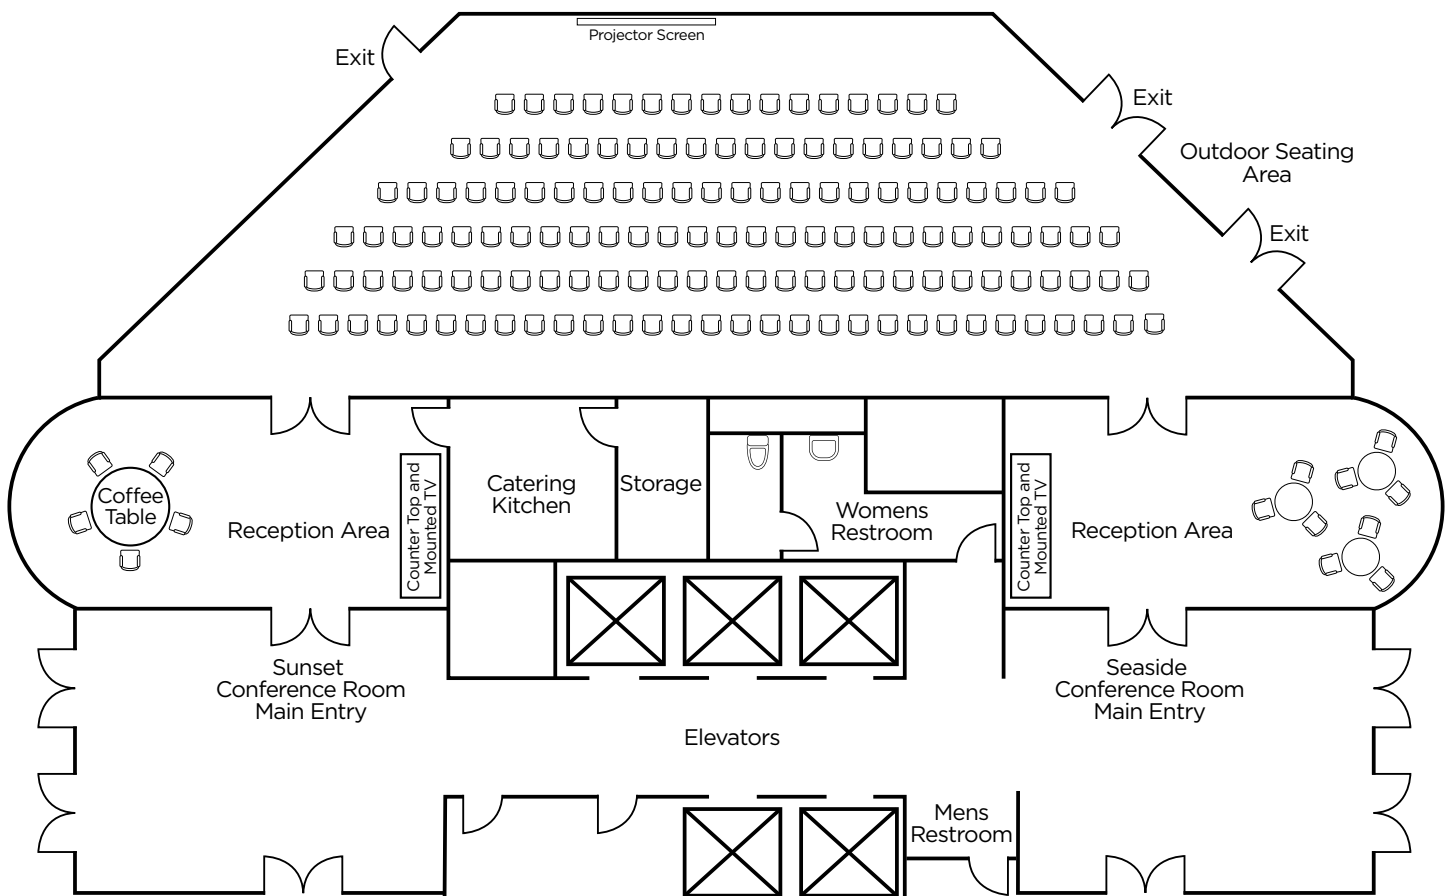

LA JOLLA SQUARE

Event Center
4225 Executive Square, Suite 150

Auditorium Style Seating

Combined Conference Room Seats up to 134

Pricing

$125 per hour • $750 per day (6+ hours)

/ Exceptional Today. Even Better Tomorrow.® /

If you have questions, please contact the Customer Resource Center at 858.450.2880.

IRVINE COMPANY