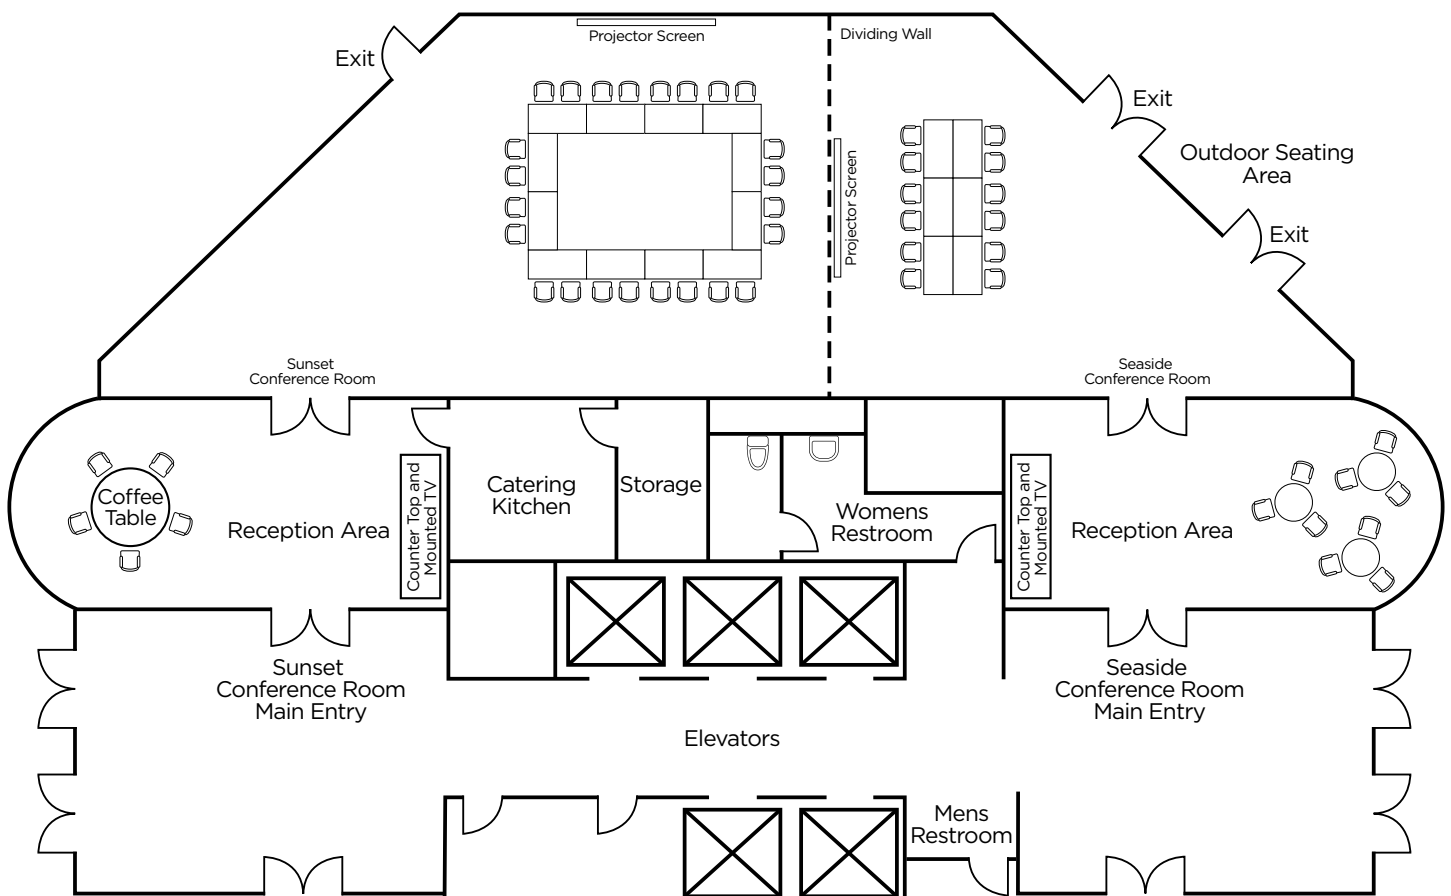

 IRVINE COMPANY

LA JOLLA SQUARE

Event Center
4225 Executive Square, Suite 150

Boardroom Style Seating

Sunset Conference Room Seats up to 24 with 12 Tables

Seaside Conference Room Seats up to 12 with 6 Tables