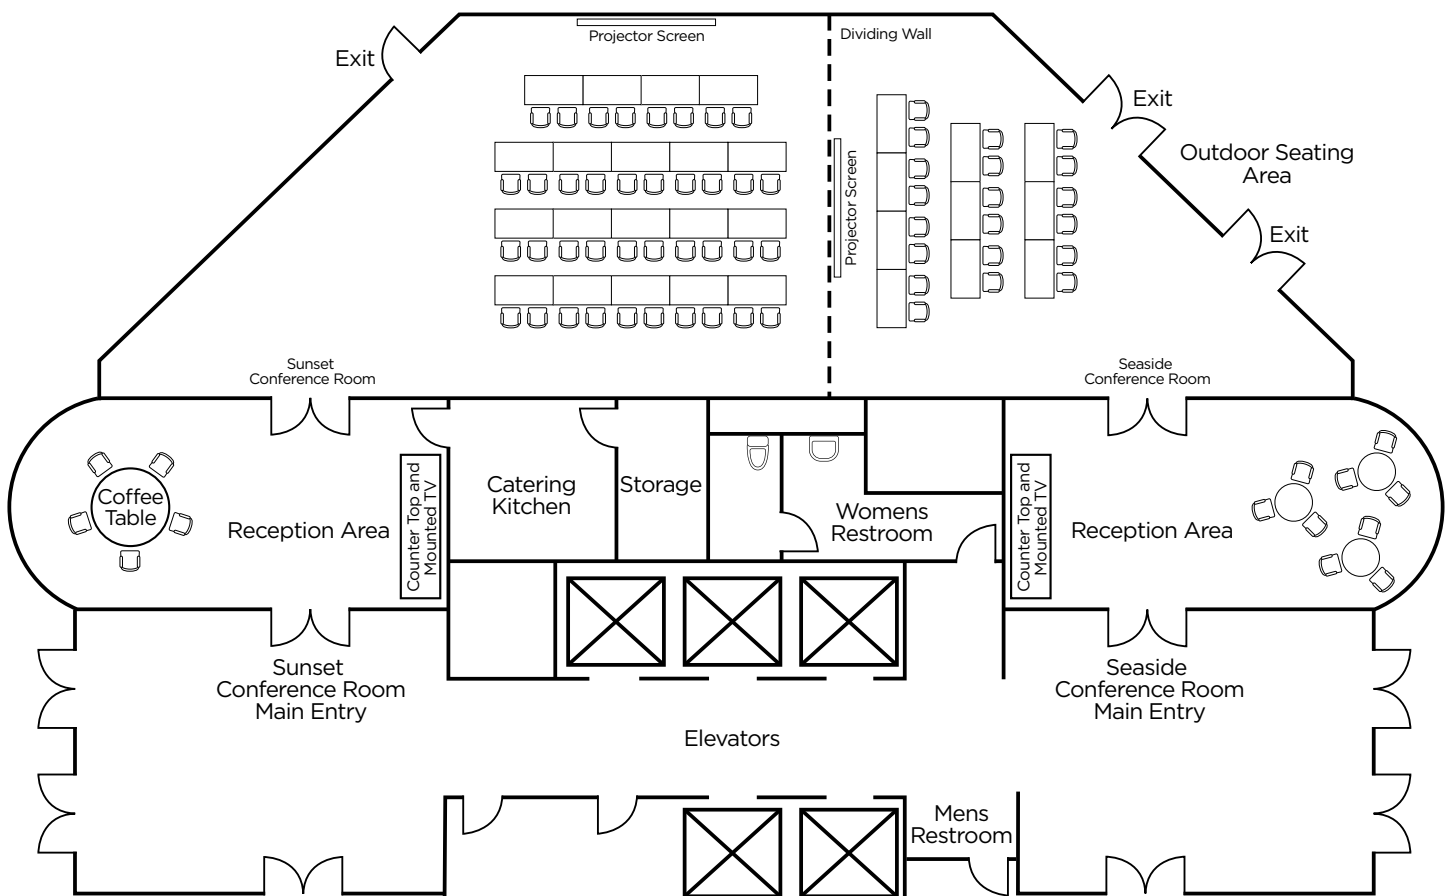

 IRVINE COMPANY

LA JOLLA SQUARE

Event Center
4225 Executive Square, Suite 150

Classroom Style Seating

Sunset Conference Room Seats up to 38 with 19 Tables
Seaside Conference Room Seats up to 20 with 10 Tables