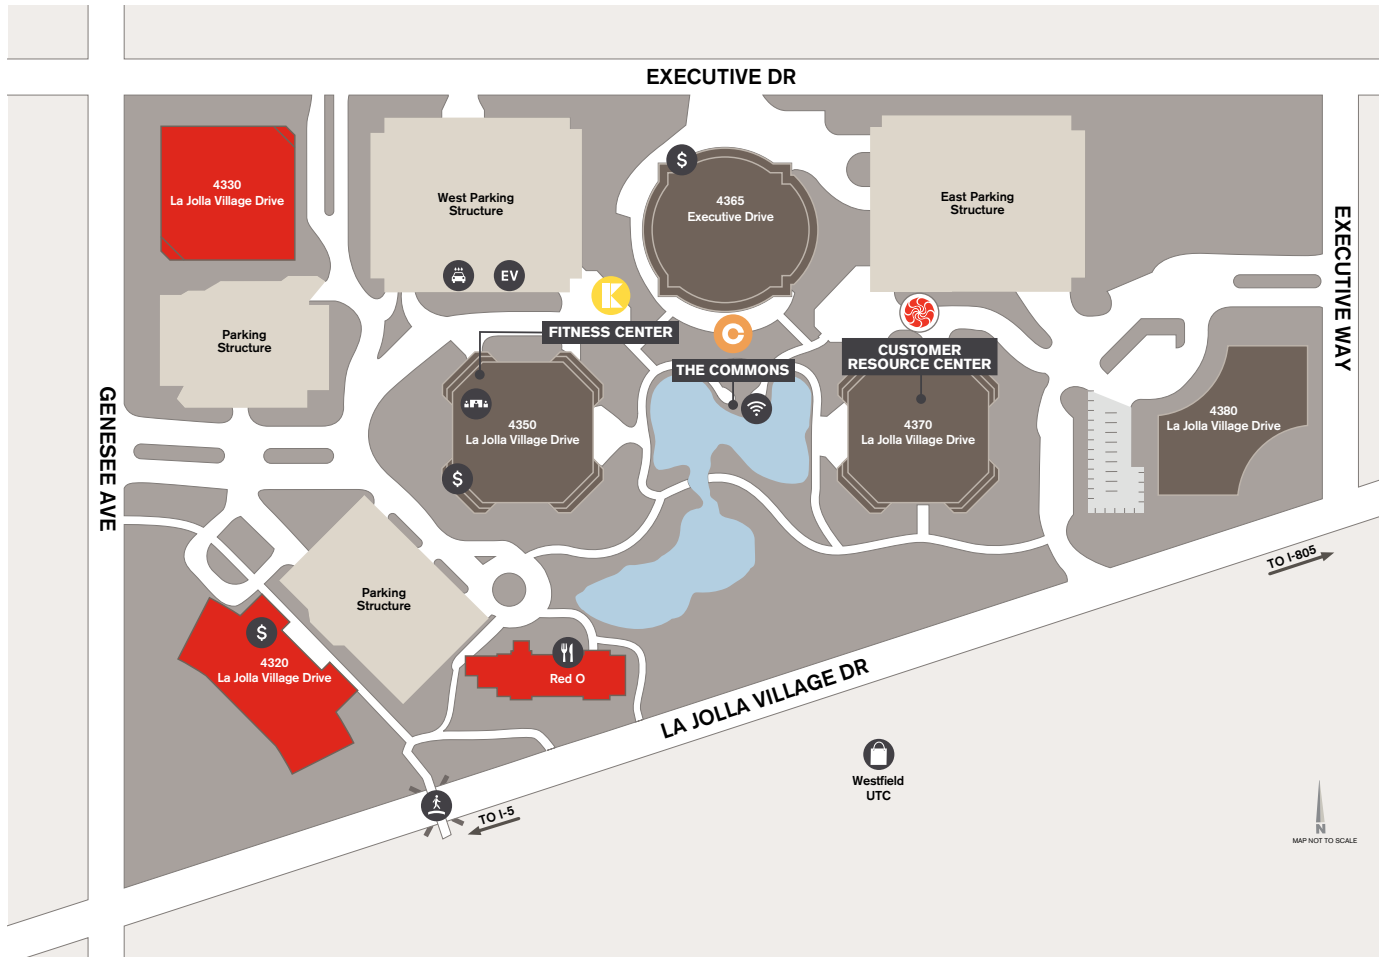

The Commons

WiFi-enabled outdoor space for working and dining with a relaxing view of the lake, located between 4365, 4350, and 4370 towers.

Venue Meetings & Events

OPENING LATE 2024

4365 Executive Dr.
Host your next team meeting or training at the fully equipped conference center with a connection to a brand new on-site café space.

The Lunchbox

4350 La Jolla Village Dr, Suite 130
Snacks and bites from vending machines and lunch delivery from Banyan Kitchen.
Open: M-F, 7:00 a.m. to 6:00 p.m.

EV Charging Stations

Convenient ChargePoint Level 2 EV charging stations located in the West Parking Structure.

Plaza Detail

Get your car washed while you work, open daily in the West Parking Structure.
858.638.9697

WWW.PLAZADETAIL.COM

AMENITIES

4320-4380 LA JOLLA VILLAGE DR
& 4365 EXECUTIVE DR, SAN DIEGO, CA 92121

ATM/Bank

Auto Detail

EV Charging Station

Pedestrian Bridge

Restaurant

Shopping

Venue Meetings & Events

WiFi-Enabled Workplace