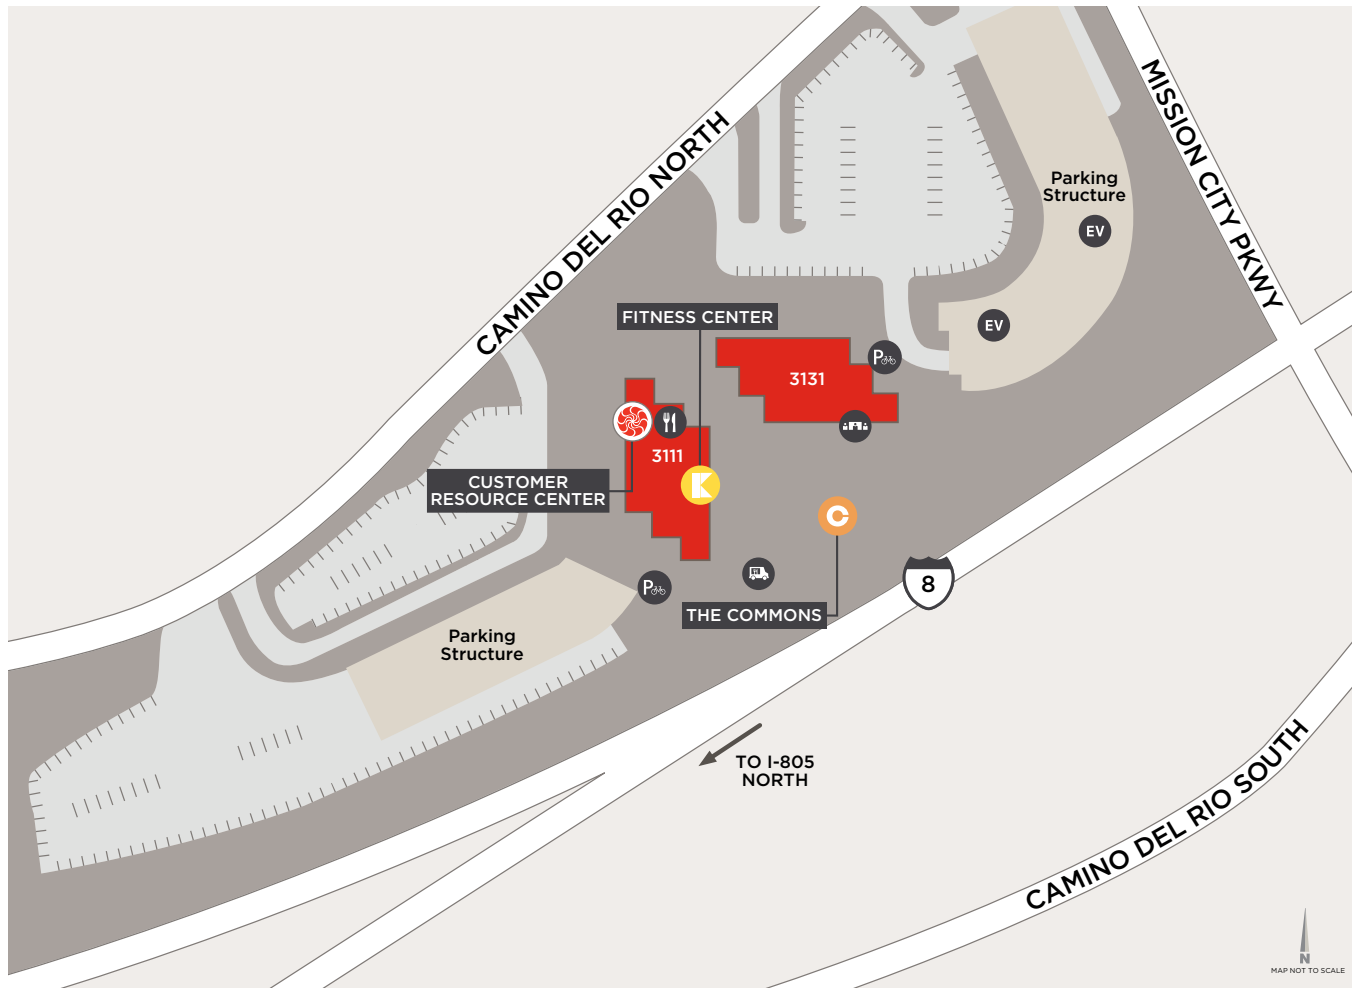

CENTERSIDE // SAN DIEGO CA 92108

a workplace like no other

Contemporary on-site conveniences and an unbeatable Mission Valley location make Centerside the ultimate place to work.

KINETIC

CARGO CAFE

THE COMMONS

CARGO-CAFE.COM

On-Site Food Trucks

Weekly food trucks pathway by The Commons and I-8 every Thursday, 11:00 a.m. to 2:00 p.m.

WORKPLACE AMENITIES

Kinetic

Fitness center featuring resort-style locker rooms, strength training and group exercise suites.

3111 Camino del Rio North, Suite 103

619.780.0120

CENTERSIDE@IRVINECOMPANY.COM

WORKDAY CONVENIENCES

EV Charging Stations

Conveniently located at the 3131 parking structure

AMENITIES

CENTERSIDE / 3111 & 3131 CAMINO DEL RIO NORTH, SAN DIEGO, CA 92108