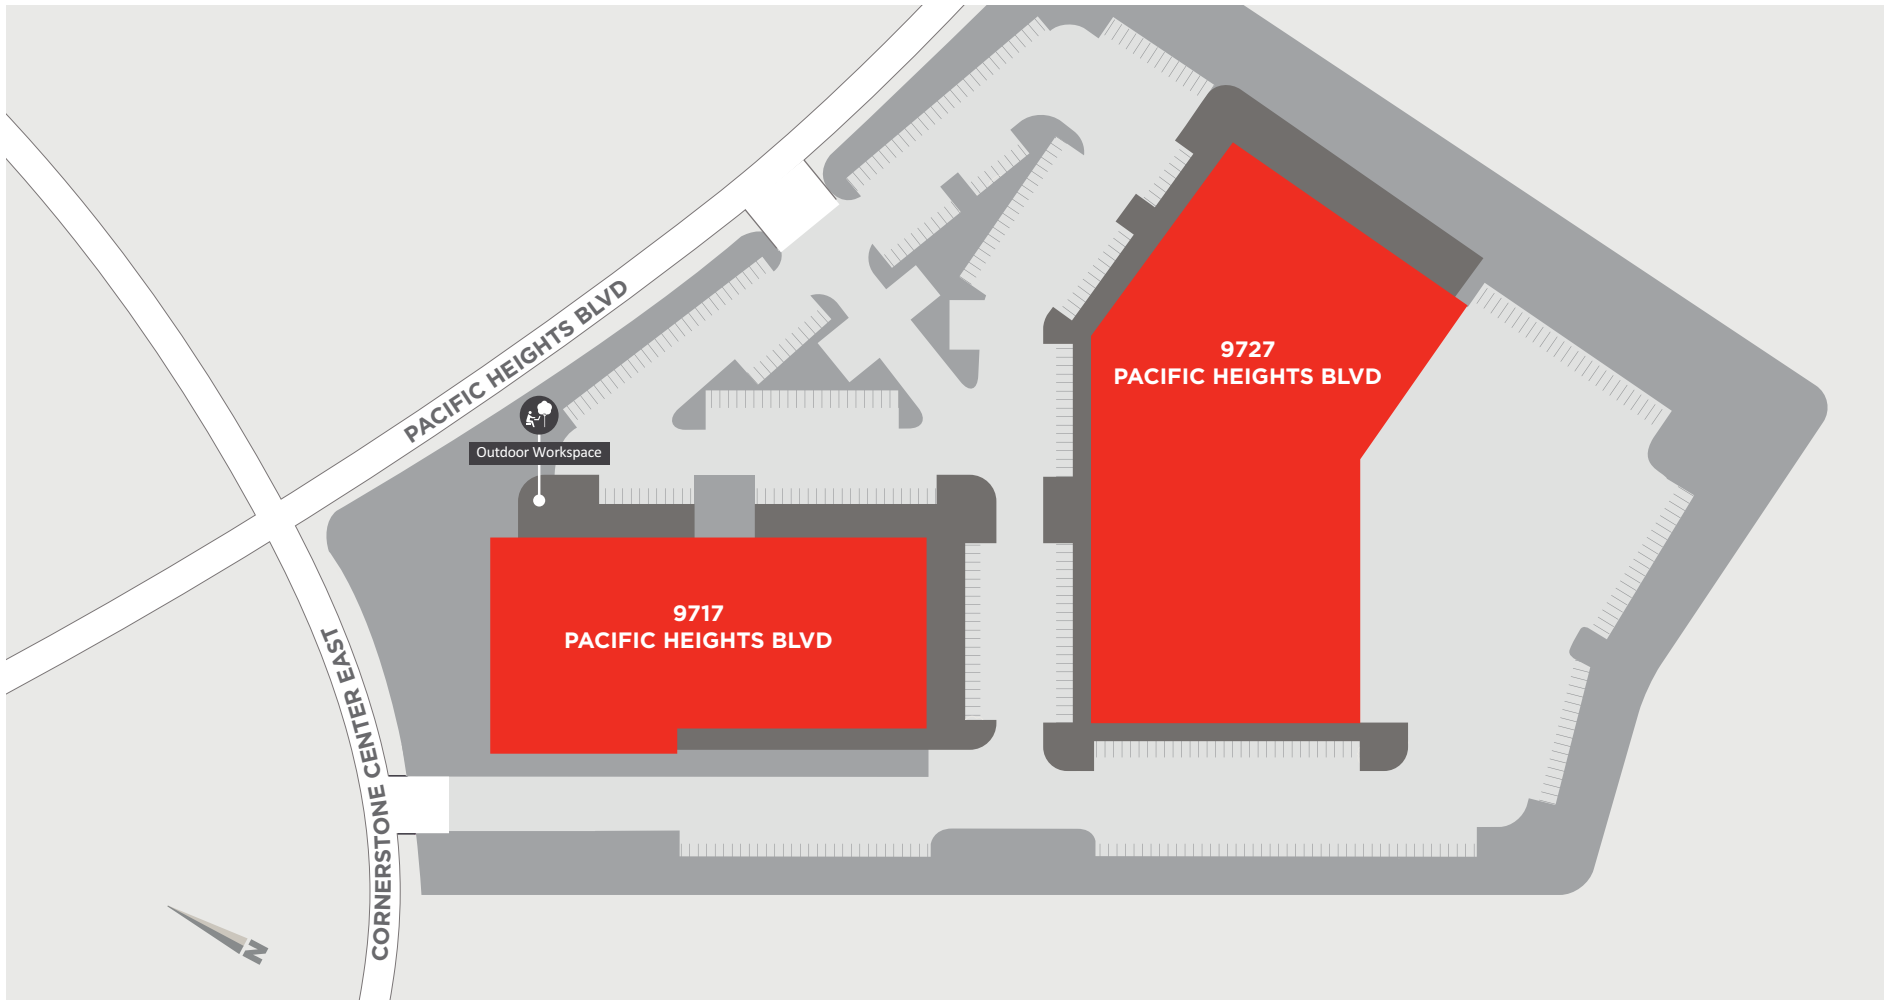

# 9717 & 9727 pacific heights blvd.

SAN DIEGO, CALIFORNIA

858.658.7700 / [IRVINECOMPANYOFFICE.COM](http://IRVINECOMPANYOFFICE.COM)

©2020 The Irvine Company LLC. All rights reserved. All properties are offered for lease through Irvine Management Company, a licensed real estate broker DRE LIC. #02041810. The information in these materials has been obtained from various sources. While we believe the information to be reliable, neither the Irvine Company nor Irvine Management Company makes any representation or warranty as to the accuracy or completeness of such data and it should be independently verified by prospective tenants. The Irvine Company® is a registered trademark of Irvine Management Company.