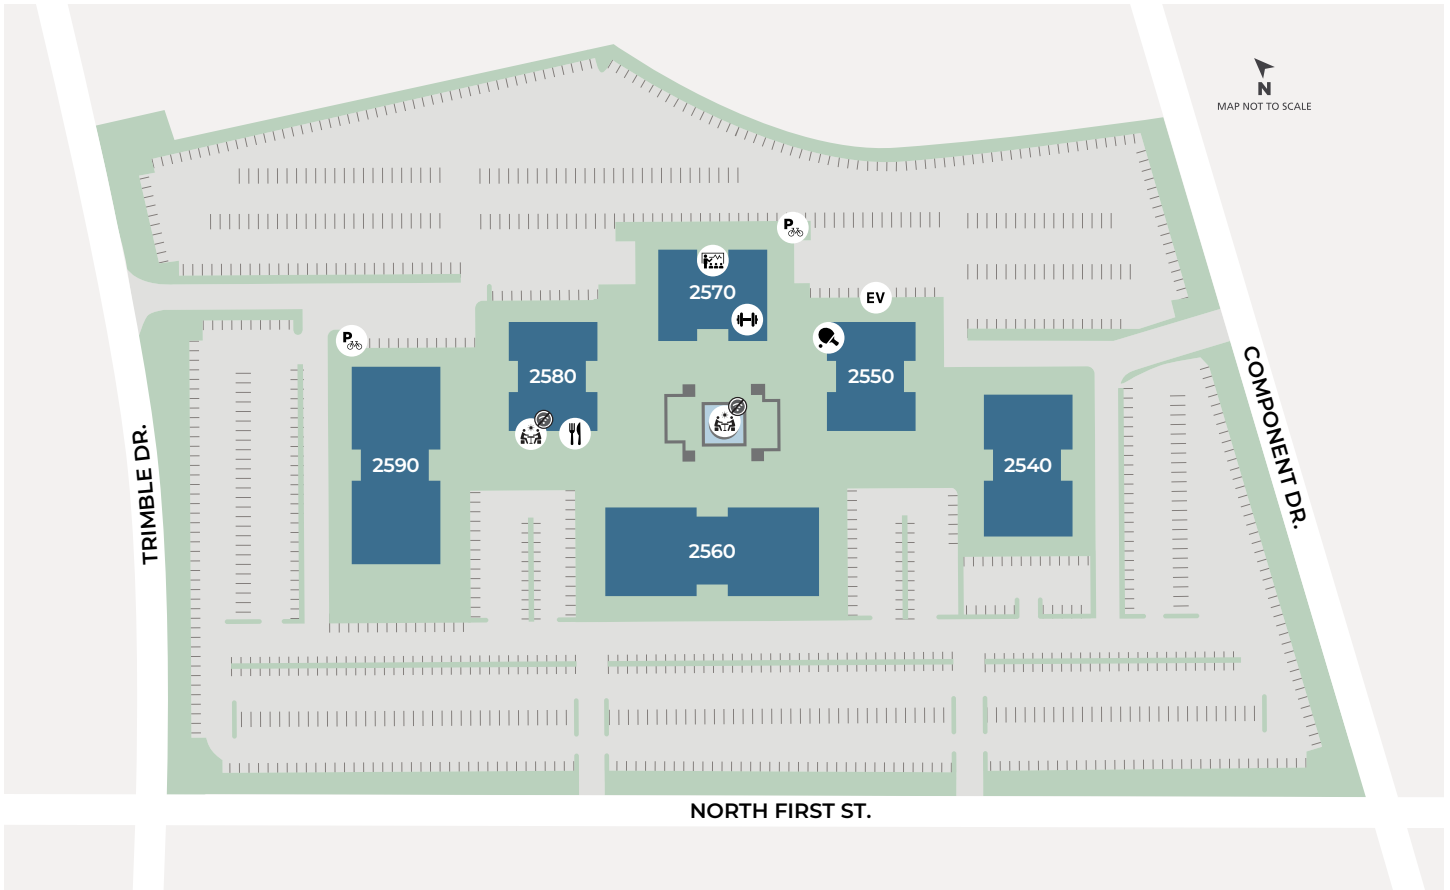

The Lounge

Ping pong, shuffleboard, foosball and an arcade console
2550 N. First St., Suite 103

Venue Meetings & Events

Conference center featuring flexible seating for up to 60
2570 N. First St., Suite 150

Customer Resource Center

Located at a nearby Irvine Company location, Santa Clara Square®
2445 Augustine Dr., Suite 101
Open: M-F, 8 a.m. to 5 p.m.
408.434.4200

CONVENIENCES

EV Charging

11 ChargePoint Level 2 EV charging stations
2550 N. First St.

CHARGEPOINT.COM

Resort-Style Apartment Communities

Nearby options include Crescent Village, River View and North Park apartment homes

IRVINECOMPANYAPARTMENTS.COM

SILICON VALLEY CENTER // 2540-2590 N. FIRST ST., SAN JOSE, CA 95131